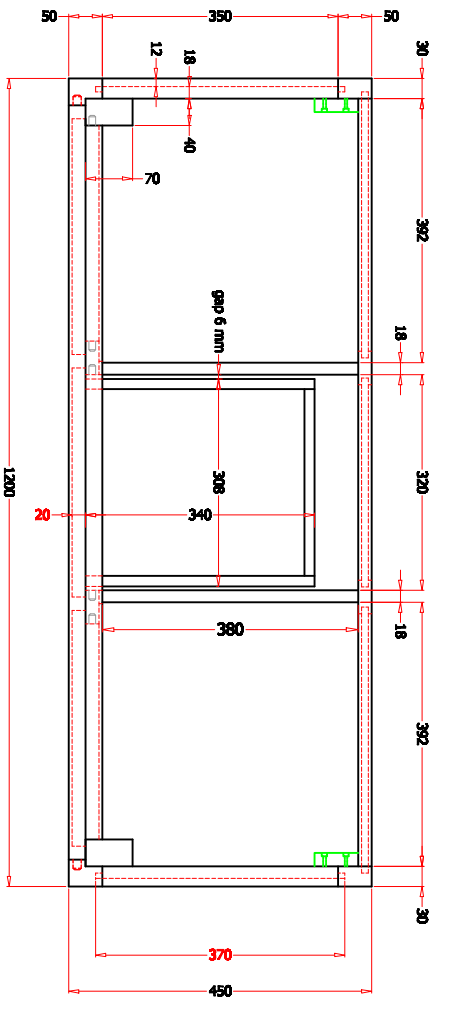

FRONT VIEW

BACK VIEW

TOP VIEW

SIDE VIEW

DJAT
FOR BATHROOM LOVERS

PRODUCT	BARBADOS 120
SKU	BA12045
MATERIAL	TEAK WOOD
SIZE	H.550 x W.1200 x D.450 mm
NOTE	