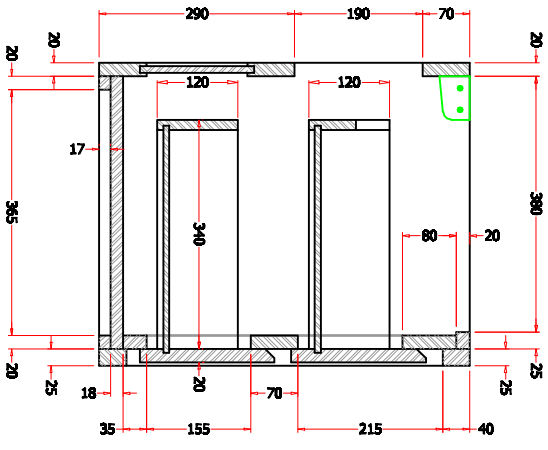

FRONT VIEW

BACK VIEW

TOP VIEW

SIDE VIEW

DJAT
FOR BATHROOM LOVERS

PRODUCT	BARBADOS 120
SKU	BA12045
MATERIAL	TEAK WOOD
SIZE	H.550 x W.1200 x D.450 mm
NOTE	