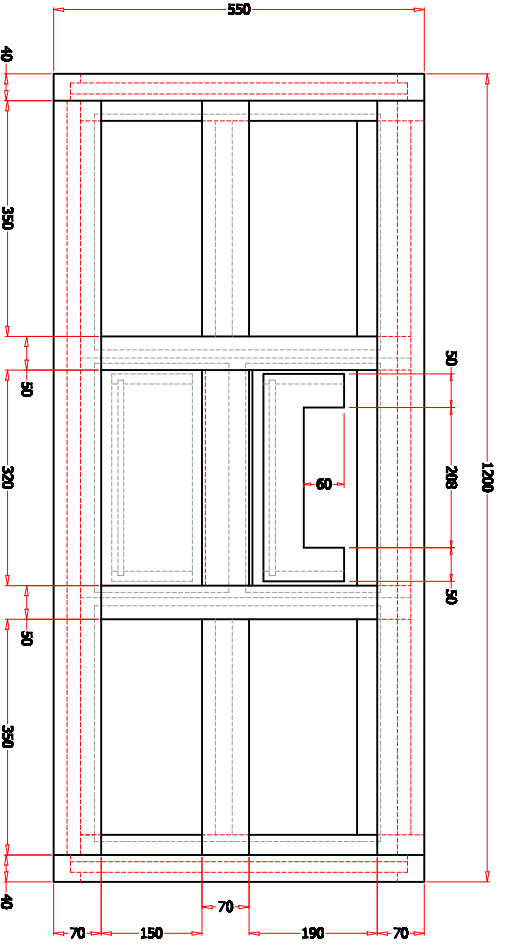

FRONT VIEW

BACK VIEW

TOP VIEW

SIDE VIEW

DJAT
FOR BATHROOM LOVERS

PRODUCT	BARBADOS 120
SKU	BA12045
MATERIAL	TEAK WOOD
SIZE	H.550 x W.1200 x D.450 mm
NOTE	