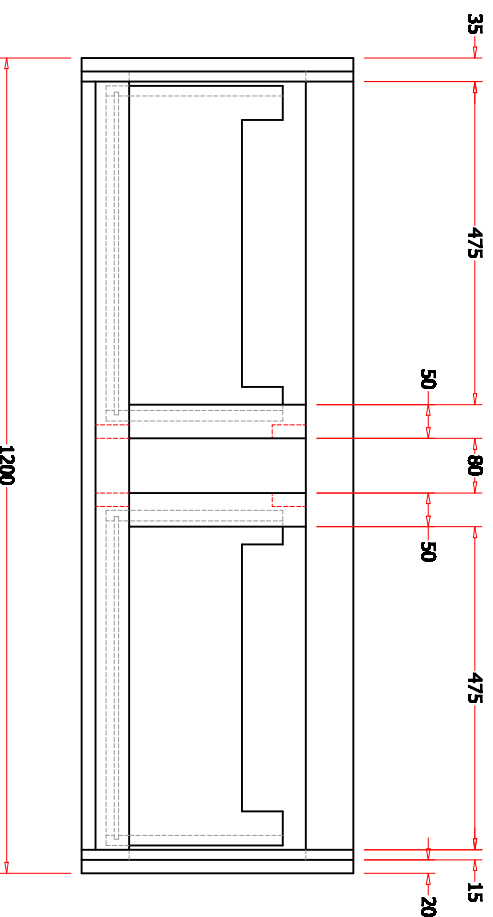

FRONT VIEW

BACK VIEW

TOP VIEW

SIDE VIEW

DJAT
FOR BATHROOM LOVERS

PRODUCT	LOFT 1200 (2 DRAWERS)
SKU	LO120452L
MATERIAL	TEAK WOOD
SIZE	H.400 x W.1200 x D.450 mm
NOTE	