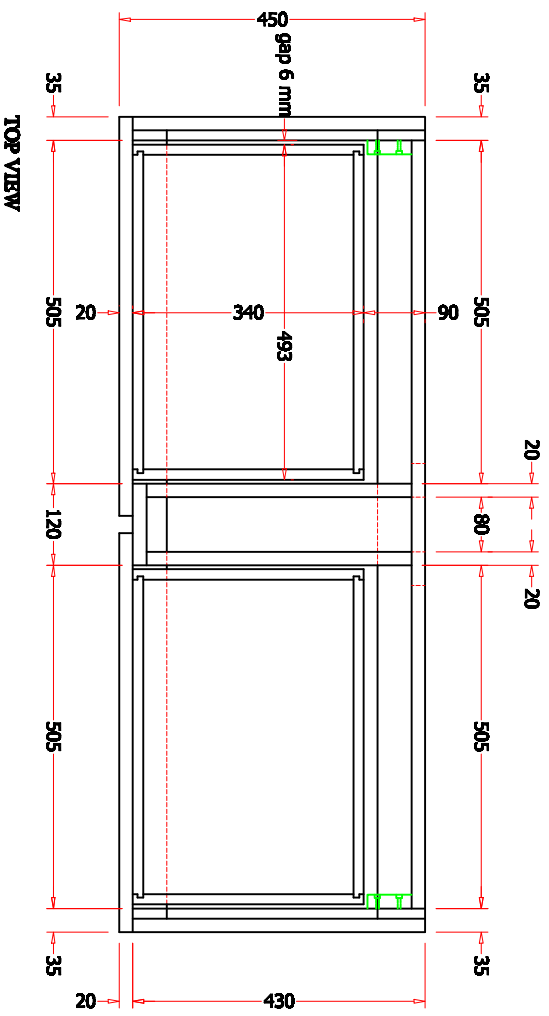

FRONT VIEW

BACK VIEW

TOP VIEW

SIDE VIEW

DJAT
FOR BATHROOM LOVERS

PRODUCT	LOFT 1200 (2 DRAWERS)
SKU	LO120452L
MATERIAL	TEAK WOOD
SIZE	H.400 x W.1200 x D.450 mm
NOTE	