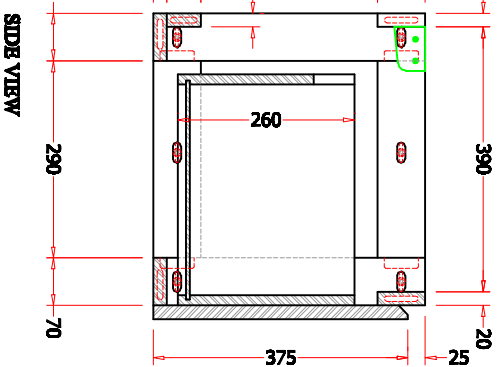

FRONT VIEW

BACK VIEW

TOP VIEW

SIDE VIEW

DJAT
FOR BATHROOM LOVERS

PRODUCT	LOFT 1200 (2 DRAWERS)
SKU	LO120452L
MATERIAL	TEAK WOOD
SIZE	H.400 x W.1200 x D.450 mm
NOTE	