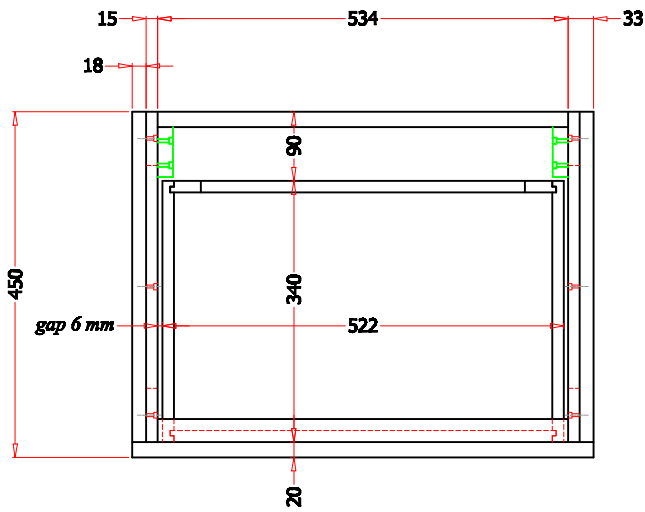

FRONT VIEW

BACK VIEW

TOP VIEW

SIDE VIEW

DJATI
FOR BATHROOM LOVERS

PRODUCT	MALLORCA 2.0 60
SKU	MA6045-2
MATERIAL	TEAK WOOD
SIZE	H.600 x W.600 x D.450 mm
NOTE	