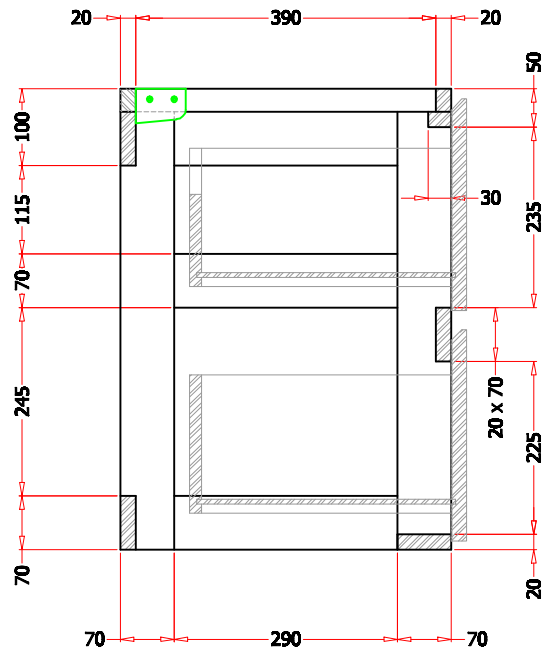

FRONT VIEW

BACK VIEW

TOP VIEW

SIDE VIEW

DJATI
FOR BATHROOM LOVERS

PRODUCT	MALLORCA 2.0 60
SKU	MA6045-2
MATERIAL	TEAK WOOD
SIZE	H.600 x W.600 x D.450 mm
NOTE	