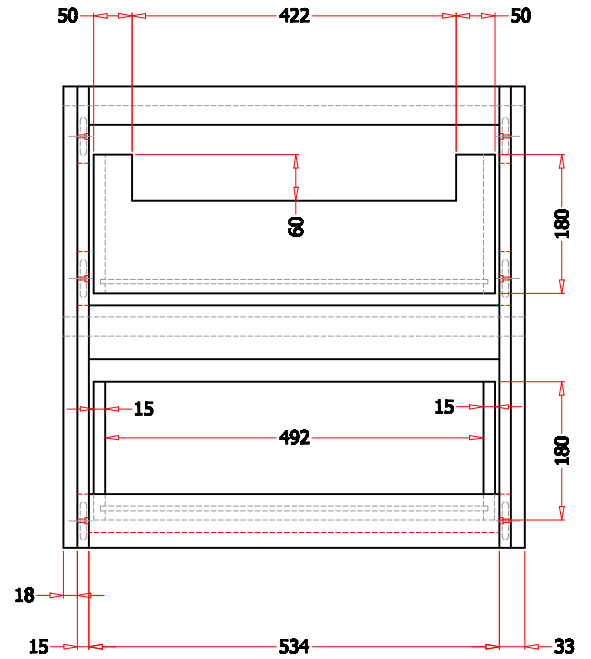

FRONT VIEW

BACK VIEW

TOP VIEW

SIDE VIEW

DJATI
FOR BATHROOM LOVERS

PRODUCT	MALLORCA 2.0 60
SKU	MA6045-2
MATERIAL	TEAK WOOD
SIZE	H.600 x W.600 x D.450 mm
NOTE	