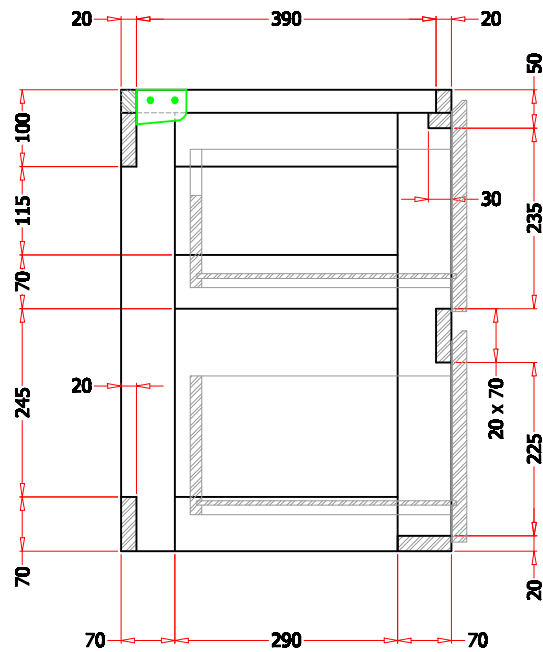

FRONT VIEW

BACK VIEW

TOP VIEW

TOP VIEW

DJATI
FOR BATHROOM LOVERS

PRODUCT	MALLORCA 2.0 70
SKU	MA7045-2
MATERIAL	TEAK WOOD
SIZE	H.600 x W.700 x D.450 mm
NOTE	