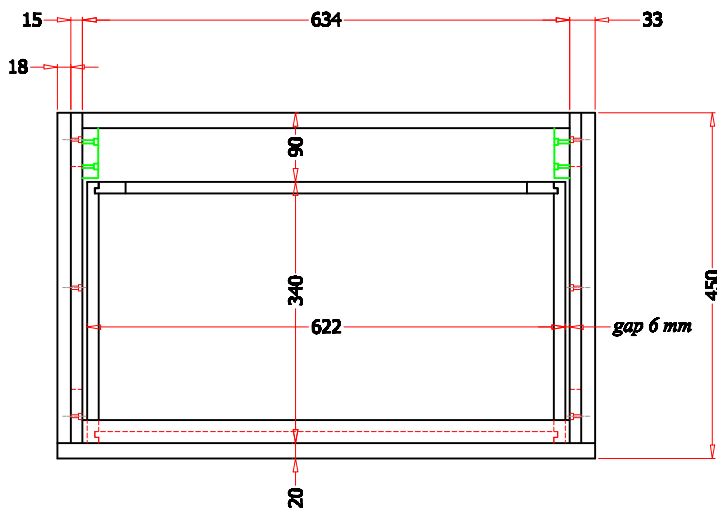

FRONT VIEW

BACK VIEW

TOP VIEW

TOP VIEW

DJATI
FOR BATHROOM LOVERS

PRODUCT	MALLORCA 2.0 70
SKU	MA7045-2
MATERIAL	TEAK WOOD
SIZE	H.600 x W.700 x D.450 mm
NOTE	