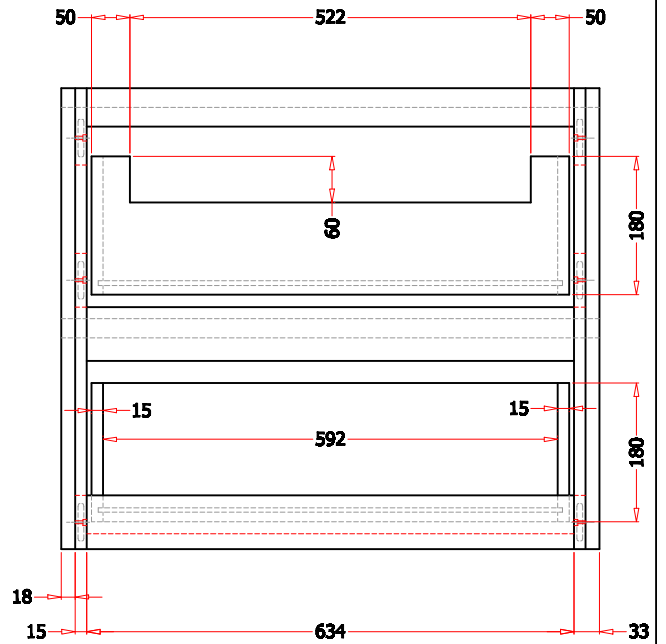

FRONT VIEW

BACK VIEW

TOP VIEW

TOP VIEW

DJATI
FOR BATHROOM LOVERS

PRODUCT	MALLORCA 2.0 70
SKU	MA7045-2
MATERIAL	TEAK WOOD
SIZE	H.600 x W.700 x D.450 mm
NOTE	