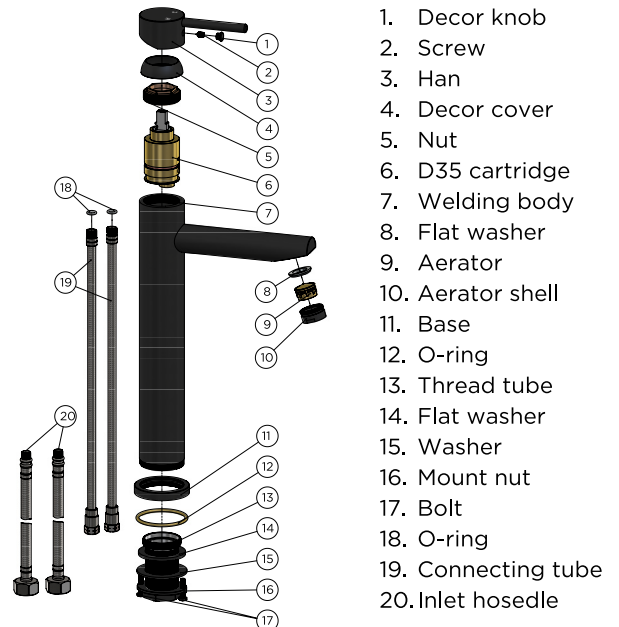

SPECIFICATIONS

TOLERANCES

Surface Tolerance

Hole Diameter
MIN: 34mm MAX: 42mm

FLOW RATE GRAPH

EXPLODED VIEW

CREDENTIALS

- WaterMark AS/NZS 3718:2005
- 5-star WELS rated
- 5 litres p/minute
- WELS registration No: T16781