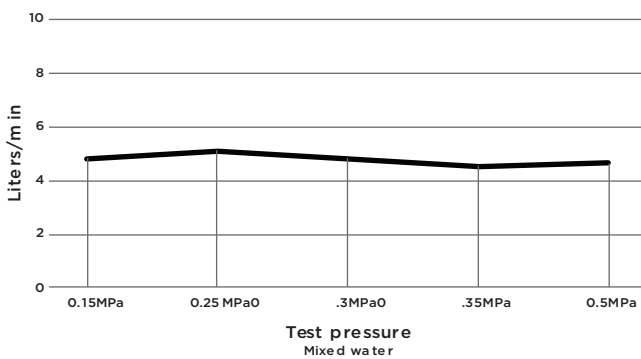

SPECIFICATIONS

TOLERANCES

Surface Tolerance

Hole Diameter
MIN: 34mm MAX: 42mm

FLOW RATE GRAPH

EXPLODED VIEW

CREDENTIALS

- WaterMark AS/NZS 3718:2005
- 5-star WELS rated
- 5 litres p/minute
- WELS registration No: T16781