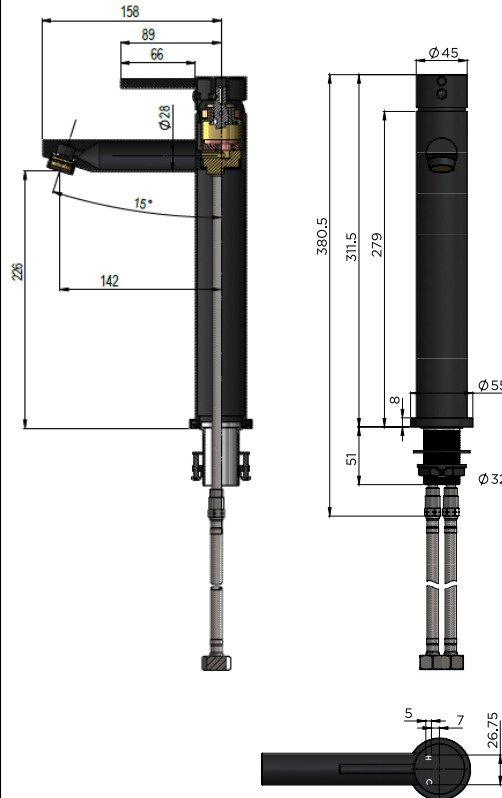

MB04-R2

BASIN MIXER

meir®

MATTE BLACK
MB04-R2

AVAILABLE
FINISH

FEATURES

- 10 Year Warranty
- Flow rate 5L p/m
- European ceramic cartridge
- Solid brass construction
- Box weight 1.9 KG

CARE

SPECIFICATIONS

TOLERANCES

Surface Tolerance

Hole Diameter
MIN: 34mm MAX: 42mm

FLOW RATE GRAPH

EXPLODED VIEW

CREDENTIALS

- WaterMark AS/NZS 3718:2005
- 5-star WELS rated
- 5 litres p/minute
- WELS registration No: T16781