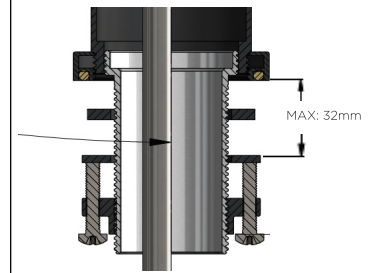

MB04-R2

BASIN MIXER

meir®

MATTE BLACK
MB04-R2

AVAILABLE
FINISH

FEATURES

- 10 Year Warranty
- Flow rate 5L p/m
- European ceramic cartridge
- Solid brass construction
- Box weight 1.9 KG

CARE

SPECIFICATIONS

TOLERANCES

Surface Tolerance

Hole Diameter
MIN: 34mm MAX: 42mm

FLOW RATE GRAPH

EXPLODED VIEW

CREDENTIALS

- WaterMark AS/NZS 3718:2005
- 5-star WELS rated
- 5 litres p/minute
- WELS registration No: T16781