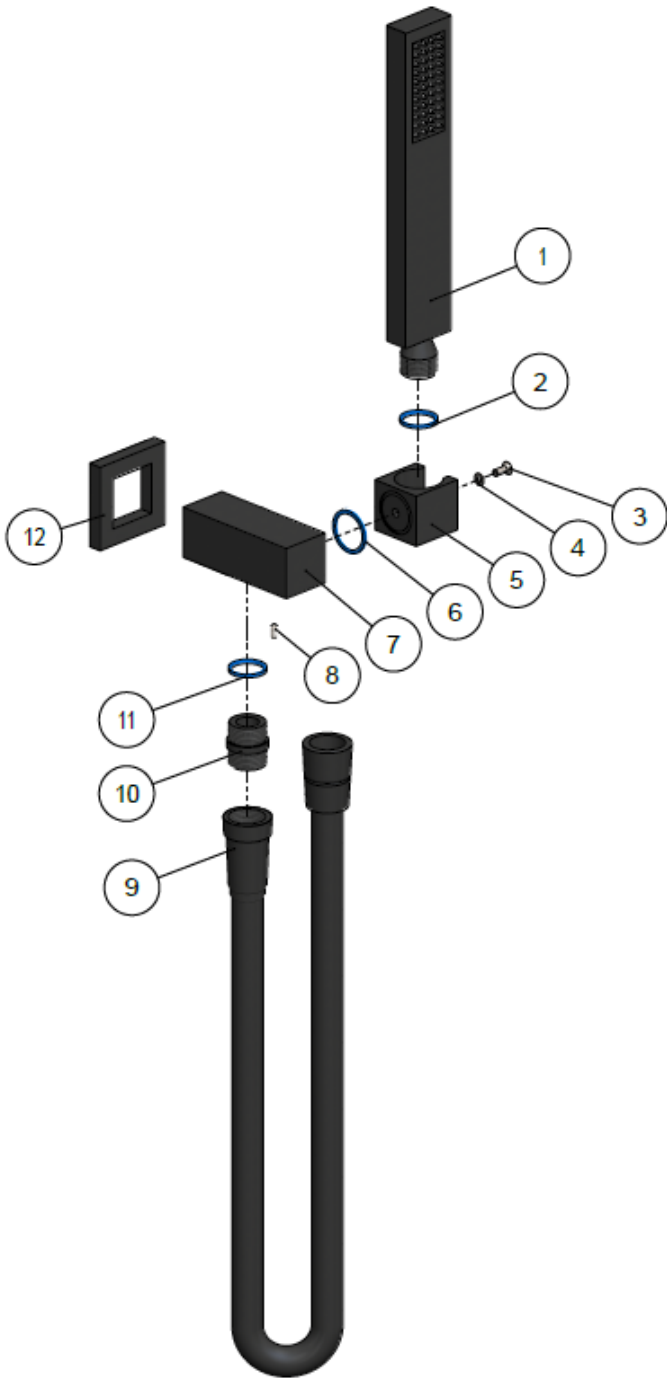

CHROME
MZ05-C

AVAILABLE
FINISHES

FEATURES

- 10 Year warranty
- Flow rate 7 L p/m
- Solid brass construction
- Box Weight 1.2 kg
- 68mm long 1/2" threaded adapter included

CARE

- Do not install tapware using any form of acetone silicones.
- Do not apply physical items (such as tools) directly to product.
- Never use house-hold or commercial detergents, citrus based cleaners, or abrasive cleaners.
- Clean using a mild washing soap solution rinsed, and dry with a soft cloth.
- Check for any product defects before installation.
- Refer to the installation manual for correct installation.

No.	Part Name
1	Hand Shower
2	Flow Controller
3	Screw
4	Wear-resistant ring
5	Shower Bracket
6	Wear-resistant ring
7	Body
8	Screw
9	Shower hose
10	Connector
11	O-ring
12	Back Plate