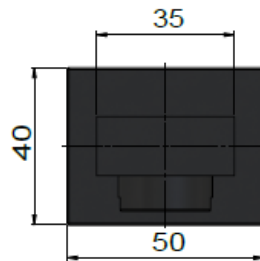

SPECIFICATIONS