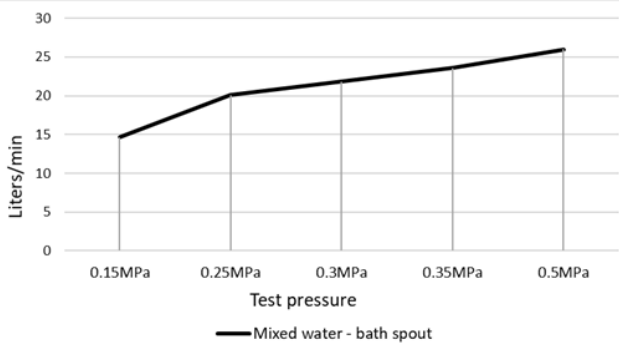

FLOW RATE GRAPH