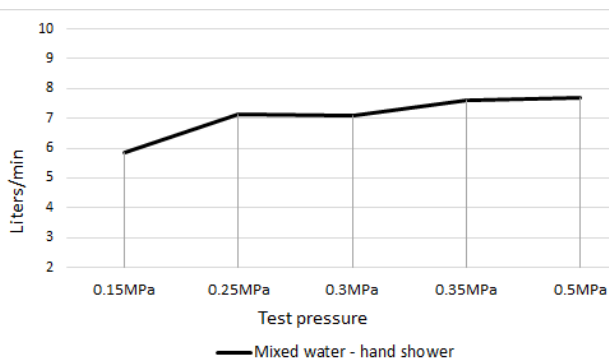

FLOW RATE GRAPH