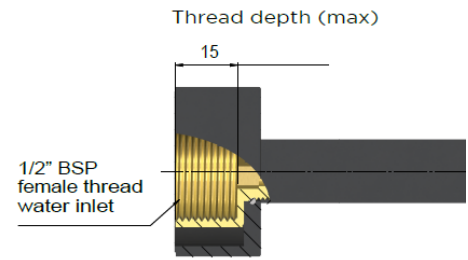

MS01

SQUARE BATH SPOUT

meir®

MATTE BLACK
MS01

CHROME
MS01-C

AVAILABLE
FINISHES

FEATURES

- 10 Year warranty
- Flow rate 22L p/m
- European components and cartridge
- Solid brass construction
- Box Weight 0.9kg
- 68mm long 1/2" threaded adapter included

CARE

- Do not install tapware using any form of acetone silicones.
- Do not apply physical items (such as tools) directly to product.
- Never use house-hold or commercial detergents, citrus based cleaners, or abrasive cleaners.
- Clean using a mild washing soap solution rinsed, and dry with a soft cloth.
- Check for any product defects before installation.
- Refer to the installation manual for correct installation.

SPECIFICATIONS

TOLERANCE

FLOW RATE GRAPH

CREDENTIALS

- Watermark AS/NZS3718WMKA25013

EXPLODED VIEW