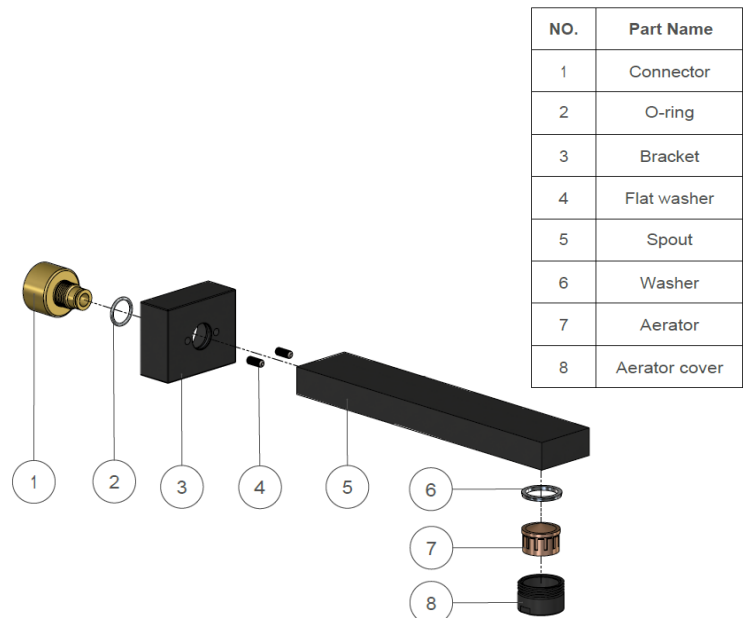

SPECIFICATIONS

TOLERANCE

FLOW RATE GRAPH

CREDENTIALS

- Watermark AS/NZS3718WMKA25013

EXPLODED VIEW

MW02 DIVERTER MIXER

meir®

MATTE BLACK
MW02

AVAILABLE
FINISH

FEATURES

- 10 Year warranty
- In-built diverter switch
- Flow rate 18L p/m
- European components and cartridge
- Reinforced rubber seal and lining
- Solid brass construction
- Box Weight 2.1 Kg

CHROME
MZ05-C

AVAILABLE
FINISHES

FEATURES

- 10 Year warranty
- Flow rate 7 L p/m
- Solid brass construction
- Box Weight 1.2 kg
- 68mm long 1/2" threaded adapter included

CARE

- Do not install tapware using any form of acetone silicones.
- Do not apply physical items (such as tools) directly to product.
- Never use house-hold or commercial detergents, citrus based cleaners, or abrasive cleaners.
- Clean using a mild washing soap solution rinsed, and dry with a soft cloth.
- Check for any product defects before installation.
- Refer to the installation manual for correct installation.