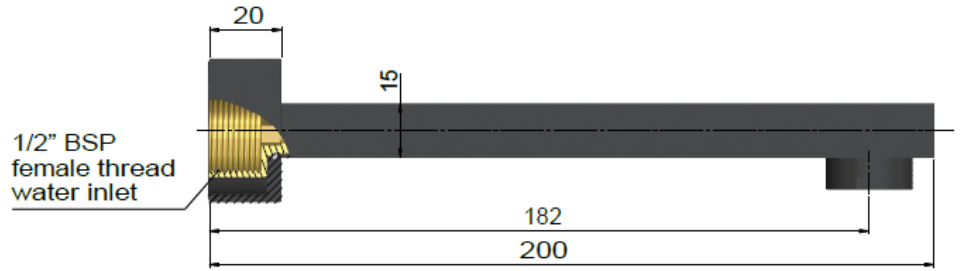

SPECIFICATIONS