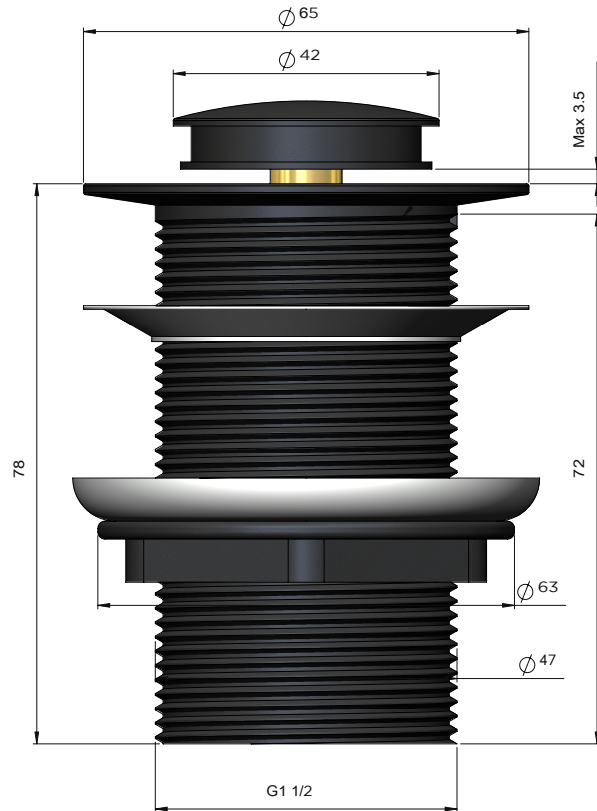

SPECIFICATIONS

CREDENTIALS

- Watermark AS/NZS 3718:2005