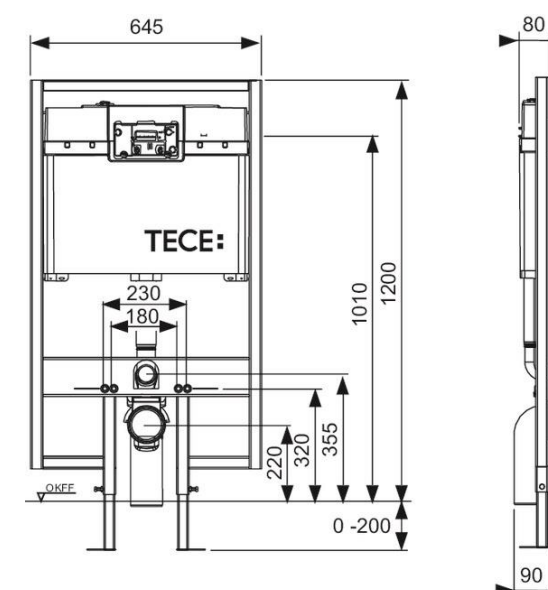

N.B. Indicated size could have a variation of about 0,6% due to usure of the moulds or the variations of the materials' technical characteristics used in the mixture.

LOOP + PROFIL

UNIVERSEEL

GEURAFZUIGING

RUIIMTEBESPAREND

TECE

PRODUCT	LOOP + PROFIL
SKU	006000003 T/M 006260003
MATERIAAL	KUNSTSTOF
GEWICHT	N.V.T.
MATEN (H X B X D)	14.5 X 21.6 X 0.6 CM