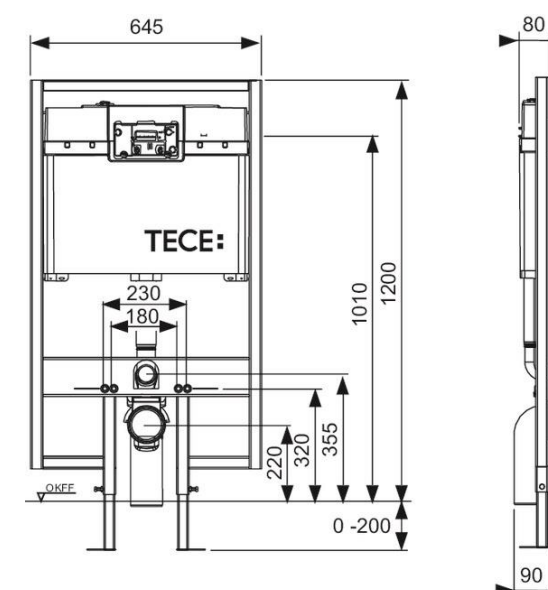

N.B. Indicated size could have a variation of about 0,6% due to usure of the moulds or the variations of the materials' technical characteristics used in the mixture.

NOW + PROFIL

UNIVERSEEL

GEURAFZUIGING

RUIIMTEBESPAREND

TECE

PRODUCT	NOW + PROFIL
SKU	004000003 T/M 004070003
MATERIAAL	KUNSTSTOF
GEWICHT	N.V.T.
MATEN (H X B X D)	15 X 22 X 0.5 CM