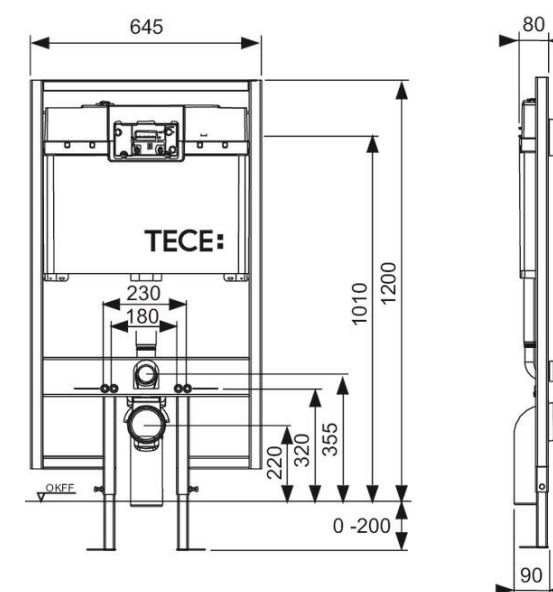

N.B. Indicated size could have a variation of about 0,6% due to usure of the moulds or the variations of the materials' technical characteristics used in the mixture.

SOLID + PROFIL

UNIVERSEEL

GEURAFZUIGING

RUIIMTEBESPREND

TECE

| | |
|--------------------------|-------------------------|
| PRODUCT | SOLID + PROFIL |
| SKU | 004310003 T/M 004340003 |
| MATERIAAL | RVS |
| GEWICHT | N.V.T. |
| MATEN (H X B X D) | 15 X 22 X 0.6 CM |