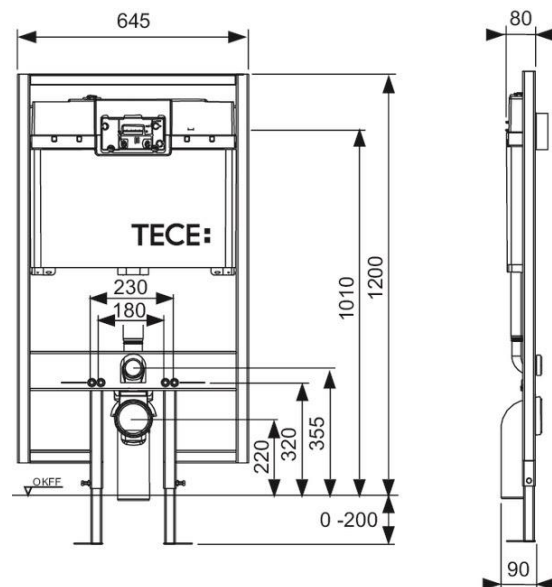

N.B. Indicated size could have a variation of about 0,6% due to usure of the moulds or the variations of the materials' technical characteristics used in the mixture.

SQUARE II + PROFIL

UNIVERSEEL

GEURAFZUIGING

RUIIMTEBESPAREND

TECE

PRODUCT	SQUARE II + PROFIL
SKU	008300003 T/M 008400003
MATERIAAL	METAAL
GEWICHT	N.V.T.
MATEN (H X B X D)	15 X 22 X 0.3 CM