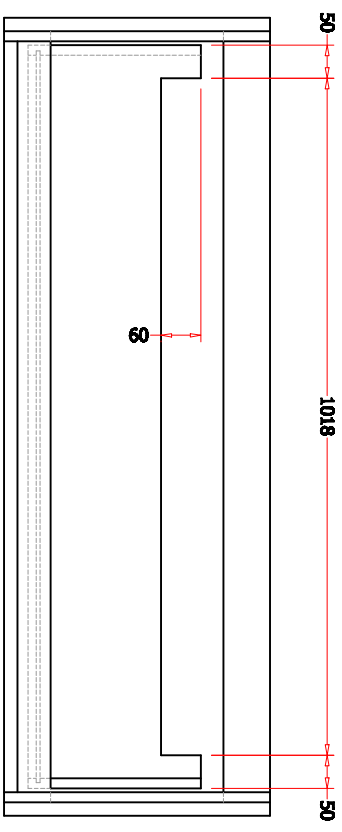

FRONT VIEW

BACK VIEW

TOP VIEW

SIDE VIEW

**DJAT**  
FOR BATHROOM LOVERS

PRODUCT	LOFT 1200 (1 DRAWERS)
SKU	LO120451L
MATERIAL	TEAK WOOD
SIZE	H.400 x W.1200 x D.450 mm
NOTE	