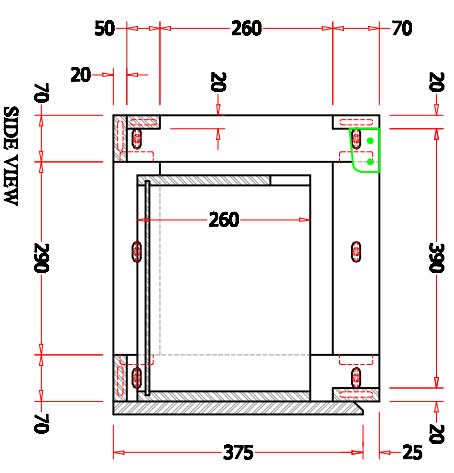

FRONT VIEW

BACK VIEW

TOP VIEW

SIDE VIEW

**DJAT**  
FOR BATHROOM LOVERS

PRODUCT	LOFT 1200 (1 DRAWERS)
SKU	LO120451L
MATERIAL	TEAK WOOD
SIZE	H.400 x W.1200 x D.450 mm
NOTE	