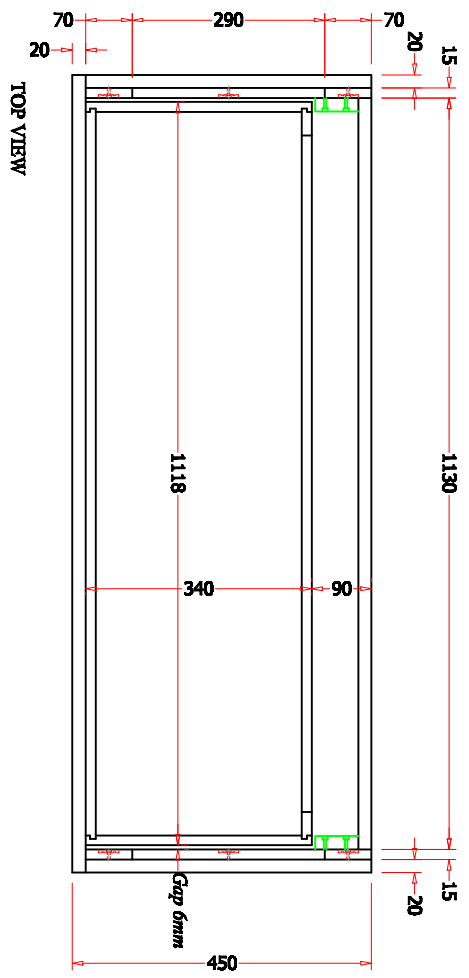

FRONT VIEW

BACK VIEW

TOP VIEW

SIDE VIEW

**DJAT**  
FOR BATHROOM LOVERS

PRODUCT	LOFT 1200 (1 DRAWERS)
SKU	LO120451L
MATERIAL	TEAK WOOD
SIZE	H.400 x W.1200 x D.450 mm
NOTE	