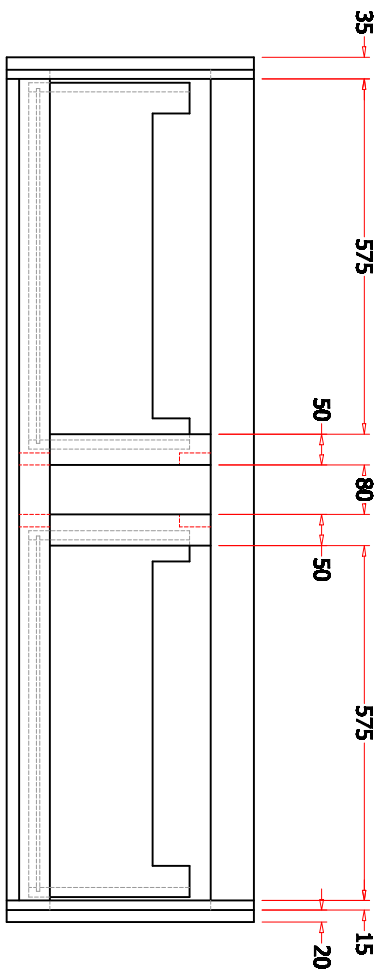

FRONT VIEW

BACK VIEW

TOP VIEW

SIDE VIEW

PRODUCT	LOFT 1400
SKU	LO14045
MATERIAL	TEAK WOOD
SIZE	H.400 x W.1400 x D.450 mm
NOTE	