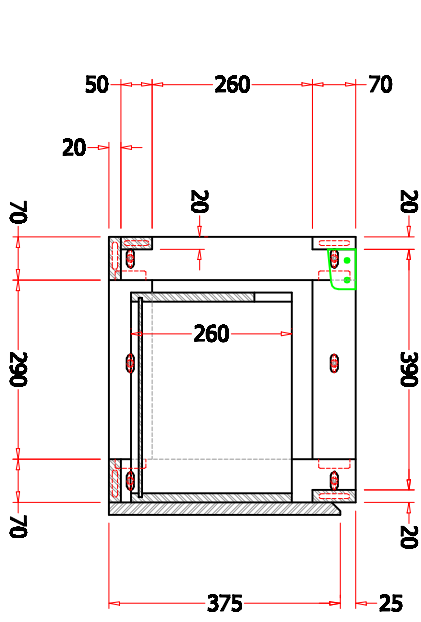

FRONT VIEW

BACK VIEW

TOP VIEW

SIDE VIEW

PRODUCT	LOFT 1400
SKU	LO14045
MATERIAL	TEAK WOOD
SIZE	H.400 x W.1400 x D.450 mm
NOTE	