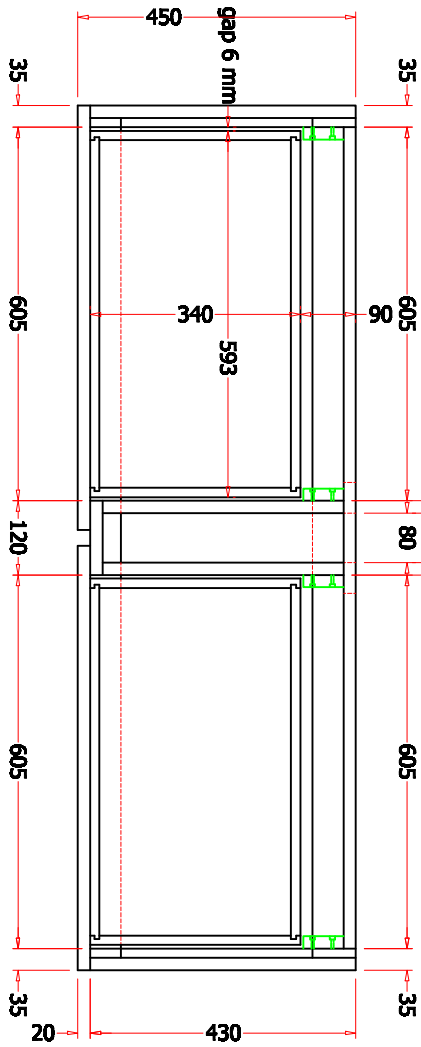

FRONT VIEW

BACK VIEW

TOP VIEW

SIDE VIEW

PRODUCT	LOFT 1400
SKU	LO14045
MATERIAL	TEAK WOOD
SIZE	H.400 x W.1400 x D.450 mm
NOTE	