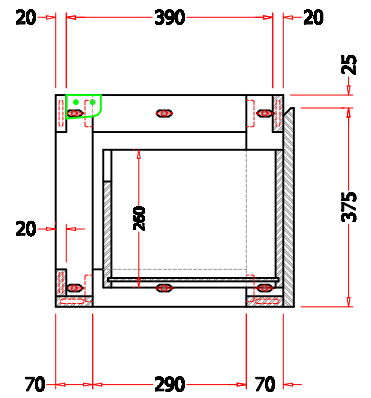

BACK VIEW

FRONT VIEW

TOP VIEW

SIDE VIEW

**DJATI**  
FOR BATHROOM LOVERS

PRODUCT	LOFT 1600
SKU	LO16045
MATERIAL	TEAK WOOD
SIZE	H.400 x W.1600 x D.450 mm
NOTE	