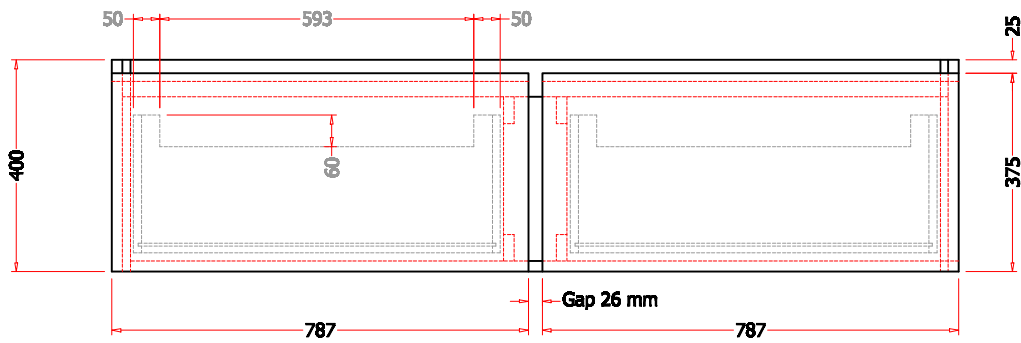

BACK VIEW

FRONT VIEW

TOP VIEW

SIDE VIEW

**DJATI**  
FOR BATHROOM LOVERS

PRODUCT	LOFT 1600
SKU	LO16045
MATERIAL	TEAK WOOD
SIZE	H.400 x W.1600 x D.450 mm
NOTE	