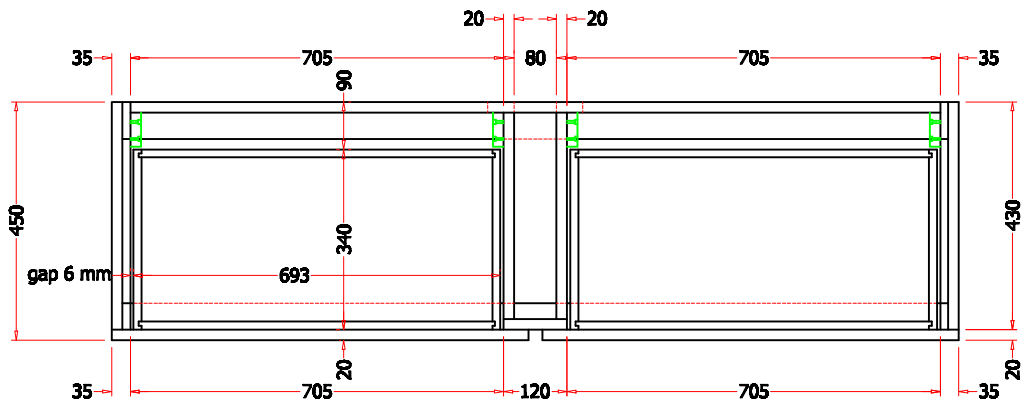

BACK VIEW

FRONT VIEW

TOP VIEW

SIDE VIEW

**DJATI**  
FOR BATHROOM LOVERS

PRODUCT	LOFT 1600
SKU	LO16045
MATERIAL	TEAK WOOD
SIZE	H.400 x W.1600 x D.450 mm
NOTE	