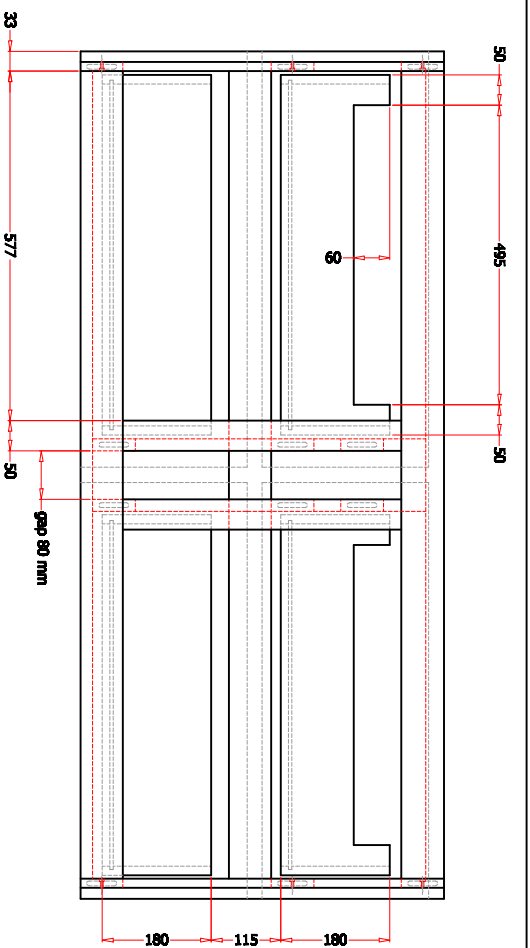

FRONT VIEW

BACK VIEW

TOP VIEW

SIDE VIEW

**DJAT**  
FOR BATHROOM LOVERS

PRODUCT	MALLORCA 2.0 140
SKU	MA14045-2
MATERIAL	TEAK WOOD
SIZE	H.600 x W.1400 x D.450 mm
NOTE	