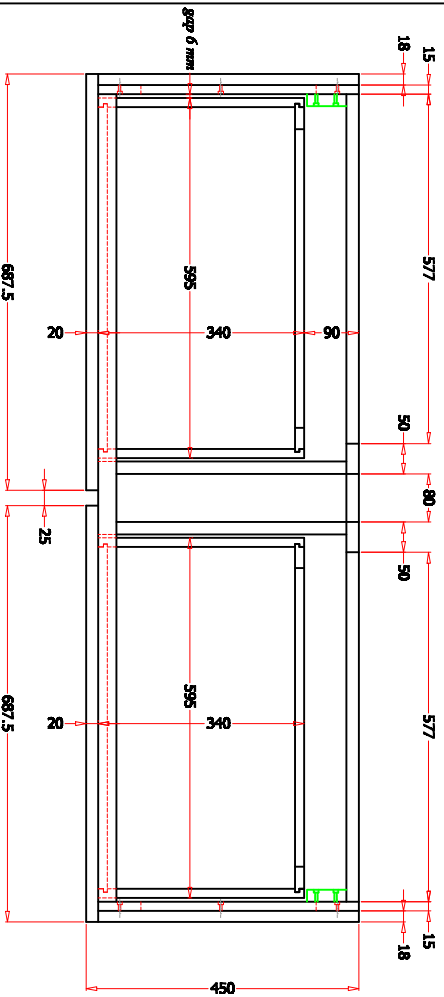

FRONT VIEW

BACK VIEW

TOP VIEW

SIDE VIEW

**DJAT**  
FOR BATHROOM LOVERS

PRODUCT	MALLORCA 2.0 140
SKU	MA14045-2
MATERIAL	TEAK WOOD
SIZE	H.600 x W.1400 x D.450 mm
NOTE	