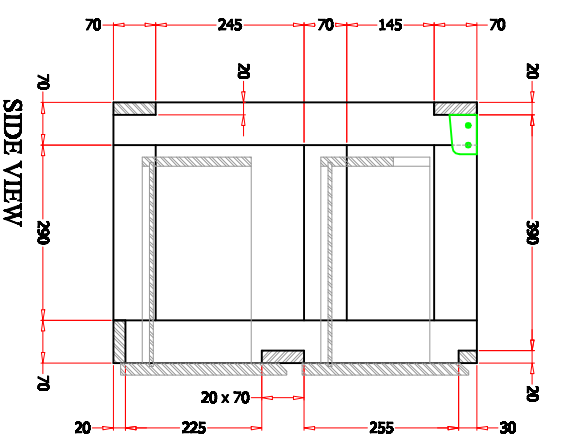

FRONT VIEW

BACK VIEW

TOP VIEW

SIDE VIEW

**DJAT**  
FOR BATHROOM LOVERS

PRODUCT	MALLORCA 2.0 140
SKU	MA14045-2
MATERIAL	TEAK WOOD
SIZE	H.600 x W.1400 x D.450 mm
NOTE	