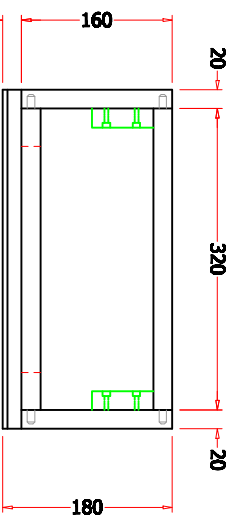

FRONT VIEW

SIDE VIEW

TOP VIEW

PANEL DOOR

| | |
|----------|---------------------------------|
| PRODUCT | TOILET MEUBEL BALI (RIGHT DOOR) |
| SKU | BA3618R |
| MATERIAL | TEAK WOOD |
| SIZE | H.500 x W.360 x D.180 mm |
| NOTE | |