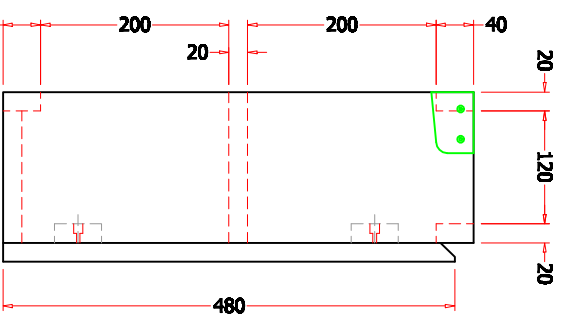

FRONT VIEW

SIDE VIEW

TOP VIEW

PANEL DOOR

| | |
|----------|---------------------------------|
| PRODUCT | TOILET MEUBEL BALI (RIGHT DOOR) |
| SKU | BA3618R |
| MATERIAL | TEAK WOOD |
| SIZE | H.500 x W.360 x D.180 mm |
| NOTE | |