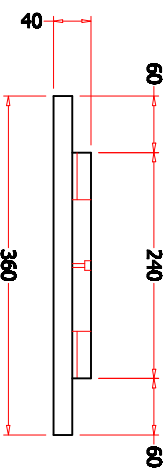

FRONT VIEW

SIDE VIEW

TOP VIEW

PANEL DOOR

| | |
|----------|---------------------------------|
| PRODUCT | TOILET MEUBEL BALI (RIGHT DOOR) |
| SKU | BA3618R |
| MATERIAL | TEAK WOOD |
| SIZE | H.500 x W.360 x D.180 mm |
| NOTE | |