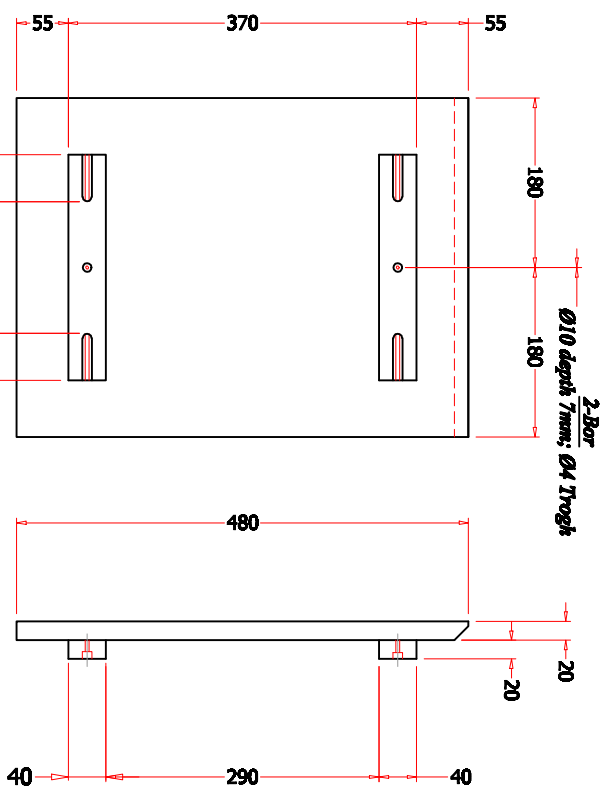

FRONT VIEW

SIDE VIEW

TOP VIEW

PANEL DOOR

| | |
|----------|---------------------------------|
| PRODUCT | TOILET MEUBEL BALI (RIGHT DOOR) |
| SKU | BA3618R |
| MATERIAL | TEAK WOOD |
| SIZE | H.500 x W.360 x D.180 mm |
| NOTE | |