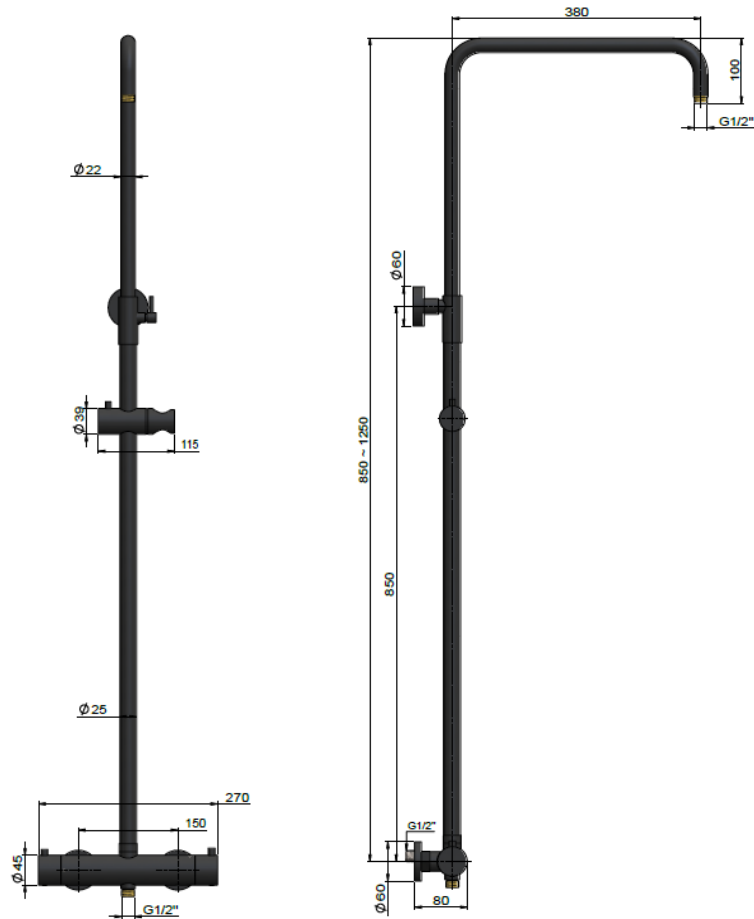

MZT01N

EXPOSED THERMOSTATIC SHOWER RAIL

meir®

FEATURES

- Refer to the Meir website for warranty terms & conditions, and available finishes
- Flow rate 18 L/min at 3 bar pressure.
- European thermostatic cartridge
- Solid brass construction
- Excludes the hand shower and shower hose with rail.

SPECIFICATIONS

FLOW RATE GRAPH

TOLERANCE

MZT01N

EXPOSED THERMOSTATIC SHOWER RAIL

meir®

EXPLODED VIEW

No.	Name Part	Qty
1	Connector	2
2	Cartridge Cover	2
3	Washer & Filter	2
4	Screw	2
5	O-ring	2
6	Lock Nut	2
7	Check Valve	2
8	Diverter Handle	1
9	Wear-Resisting Ring	2
10	Cartridge Nut	1
11	Cartridge	1
12	Body	1
13	Grub Screw	2
14	Rubber	2
15	Grub Screw	1
16	Thermostatic Cartridge	1
17	Limit Collar	1
18	Handle	1
19	Hand Shower Bracket	1
20	Straight Pipe	1
21	Wall Mount	1
22	O-ring	3
23	Overhead Pipe	1