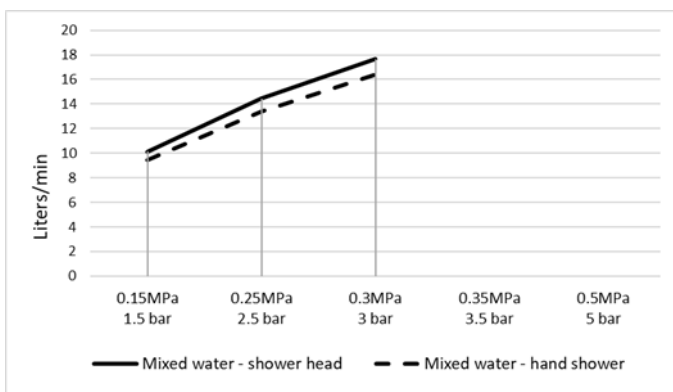

MZT01N

EXPOSED THERMOSTATIC SHOWER RAIL

meir®

FEATURES

- Refer to the Meir website for warranty terms & conditions, and available finishes
- Flow rate 18 L/min at 3 bar pressure.
- European thermostatic cartridge
- Solid brass construction
- Excludes the hand shower and shower hose with rail.

SPECIFICATIONS

FLOW RATE GRAPH

TOLERANCE

MZT01N

EXPOSED THERMOSTATIC SHOWER RAIL

meir®

EXPLODED VIEW

No.	Name Part	Qty
1	Connector	2
2	Cartridge Cover	2
3	Washer & Filter	2
4	Screw	2
5	O-ring	2
6	Lock Nut	2
7	Check Valve	2
8	Diverter Handle	1
9	Wear-Resisting Ring	2
10	Cartridge Nut	1
11	Cartridge	1
12	Body	1
13	Grub Screw	2
14	Rubber	2
15	Grub Screw	1
16	Thermostatic Cartridge	1
17	Limit Collar	1
18	Handle	1
19	Hand Shower Bracket	1
20	Straight Pipe	1
21	Wall Mount	1
22	O-ring	3
23	Overhead Pipe	1