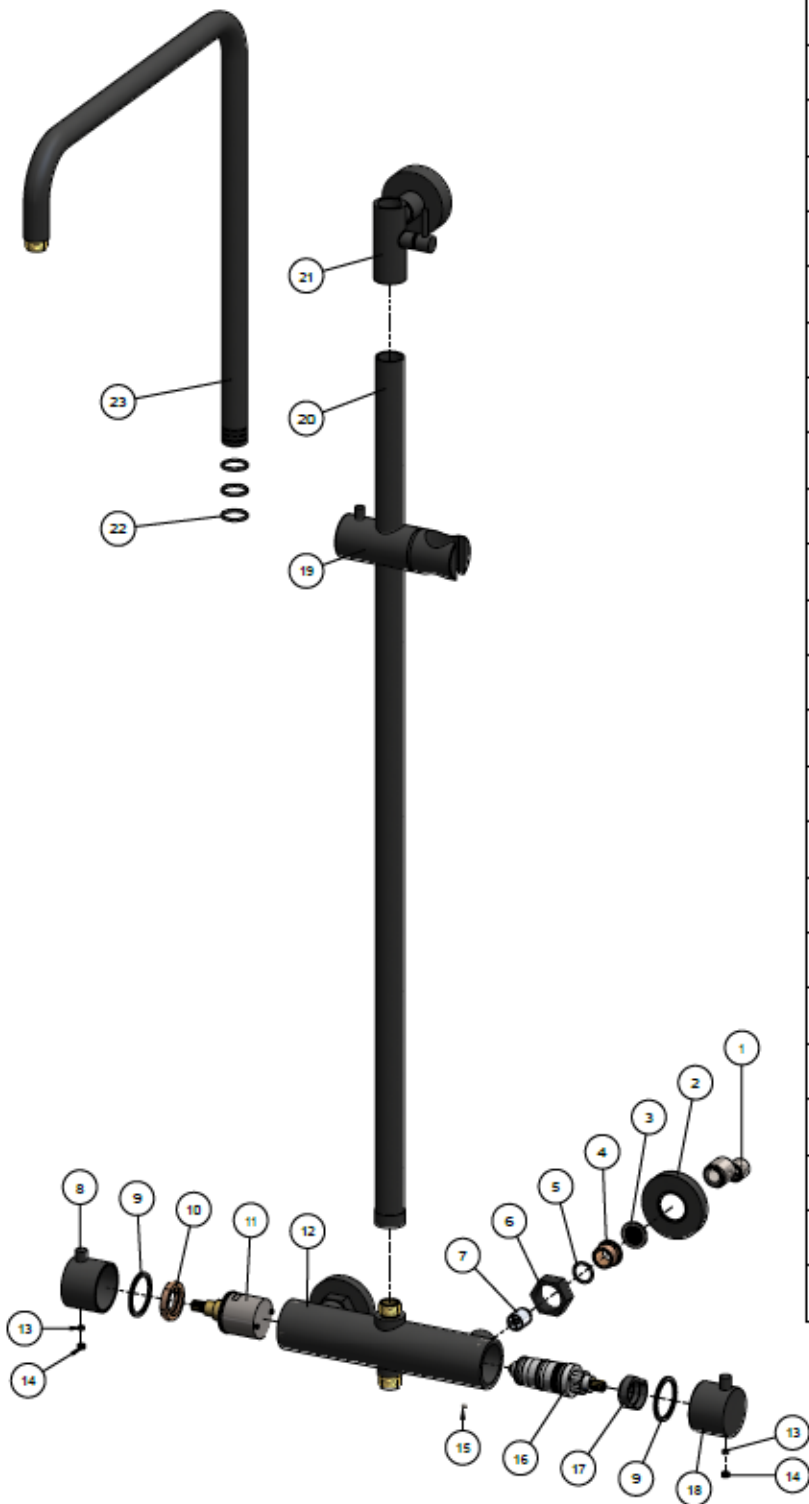

MZT01N

EXPOSED THERMOSTATIC SHOWER RAIL

meir®

FEATURES

- Refer to the Meir website for warranty terms & conditions, and available finishes
- Flow rate 18 L/min at 3 bar pressure.
- European thermostatic cartridge
- Solid brass construction
- Excludes the hand shower and shower hose with rail.

SPECIFICATIONS

FLOW RATE GRAPH

TOLERANCE

MZT01N

EXPOSED THERMOSTATIC SHOWER RAIL

meir®

EXPLODED VIEW

No.	Name Part	Qty
1	Connector	2
2	Cartridge Cover	2
3	Washer & Filter	2
4	Screw	2
5	O-ring	2
6	Lock Nut	2
7	Check Valve	2
8	Diverter Handle	1
9	Wear-Resisting Ring	2
10	Cartridge Nut	1
11	Cartridge	1
12	Body	1
13	Grub Screw	2
14	Rubber	2
15	Grub Screw	1
16	Thermostatic Cartridge	1
17	Limit Collar	1
18	Handle	1
19	Hand Shower Bracket	1
20	Straight Pipe	1
21	Wall Mount	1
22	O-ring	3
23	Overhead Pipe	1