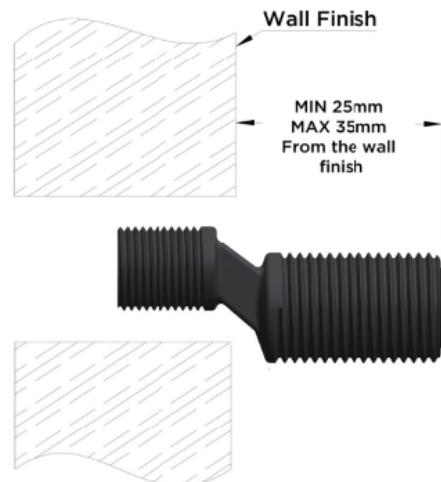

MZT01N

EXPOSED THERMOSTATIC SHOWER RAIL

meir®

FEATURES

- Refer to the Meir website for warranty terms & conditions, and available finishes
- Flow rate 18 L/min at 3 bar pressure.
- European thermostatic cartridge
- Solid brass construction
- Excludes the hand shower and shower hose with rail.

SPECIFICATIONS

FLOW RATE GRAPH

TOLERANCE

MZT01N

EXPOSED THERMOSTATIC SHOWER RAIL

meir®

EXPLODED VIEW

No.	Name Part	Qty
1	Connector	2
2	Cartridge Cover	2
3	Washer & Filter	2
4	Screw	2
5	O-ring	2
6	Lock Nut	2
7	Check Valve	2
8	Diverter Handle	1
9	Wear-Resisting Ring	2
10	Cartridge Nut	1
11	Cartridge	1
12	Body	1
13	Grub Screw	2
14	Rubber	2
15	Grub Screw	1
16	Thermostatic Cartridge	1
17	Limit Collar	1
18	Handle	1
19	Hand Shower Bracket	1
20	Straight Pipe	1
21	Wall Mount	1
22	O-ring	3
23	Overhead Pipe	1