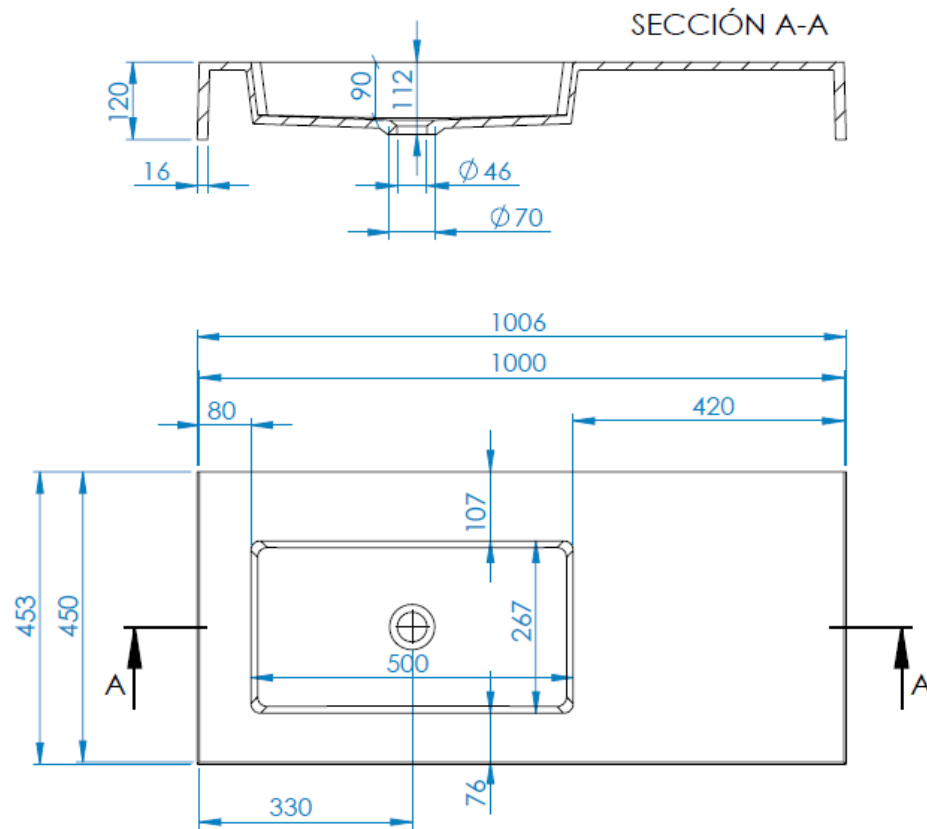

FOSS 100

Links

SKU	FOSS10045L
MERK	Mastello
PRODUCT	Mastello wastafel Foss 100 links
MATERIAAL	Polyurethaan
MATEN (HXBXD)	12x100x45

MASTELLO