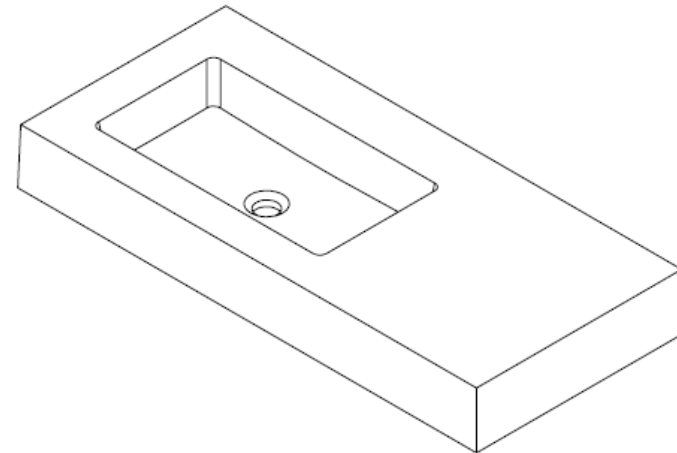

FOSS 100

Links

SKU	FOSS10045L
MERK	Mastello
PRODUCT	Mastello wastafel Foss 100 links
MATERIAAL	Polyurethaan
MATEN (HXBXD)	12x100x45

MASTELLO