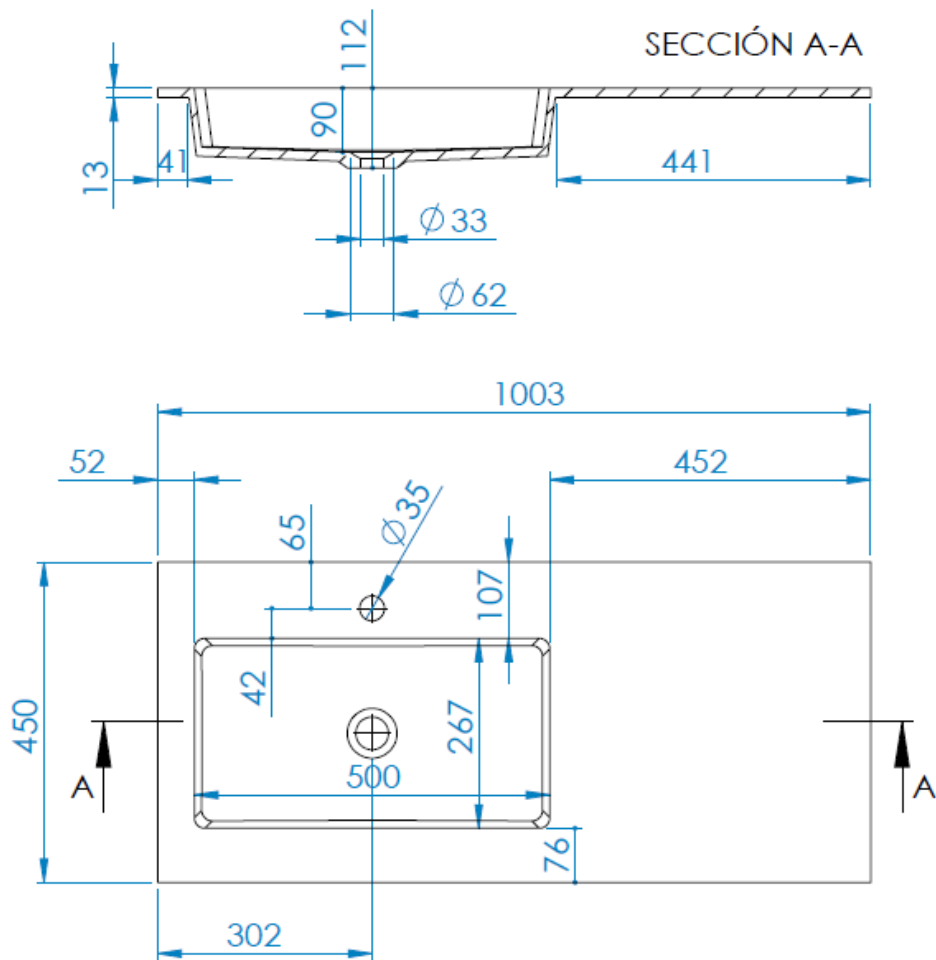

JOOLS 100

Links

SKU	JLS10045L
MERK	Mastello
PRODUCT	Mastello wastafel Jools 100 Links
MATERIAAL	Polyurethaan
MATEN (HXBXD)	2x100x45

MASTELLO