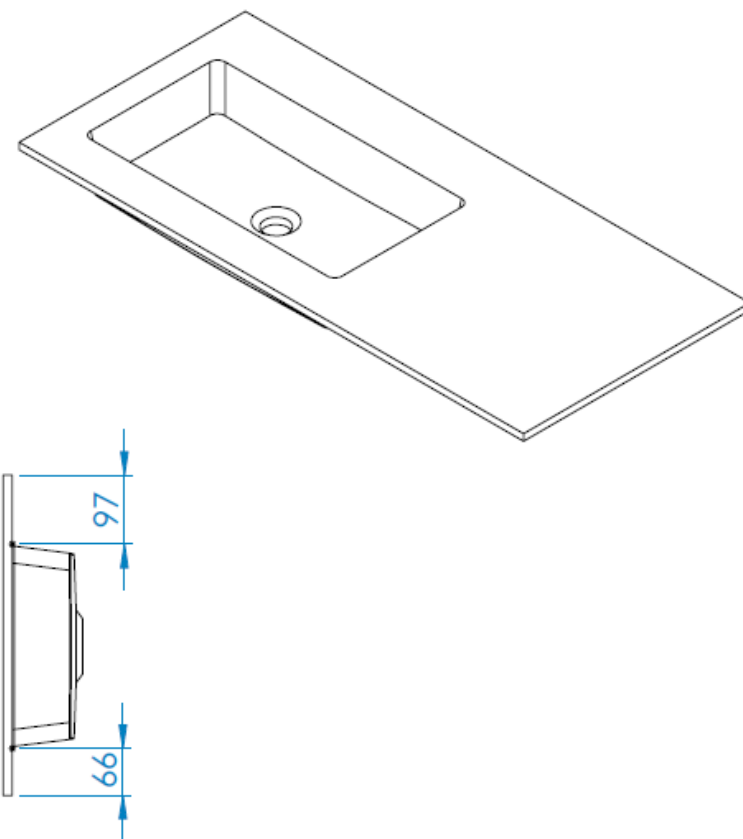

JOOLS 100

Links

SKU	JLS10045L
MERK	Mastello
PRODUCT	Mastello wastafel Jools 100 Links
MATERIAAL	Polyurethaan
MATEN (HXBXD)	2x100x45

MASTELLO