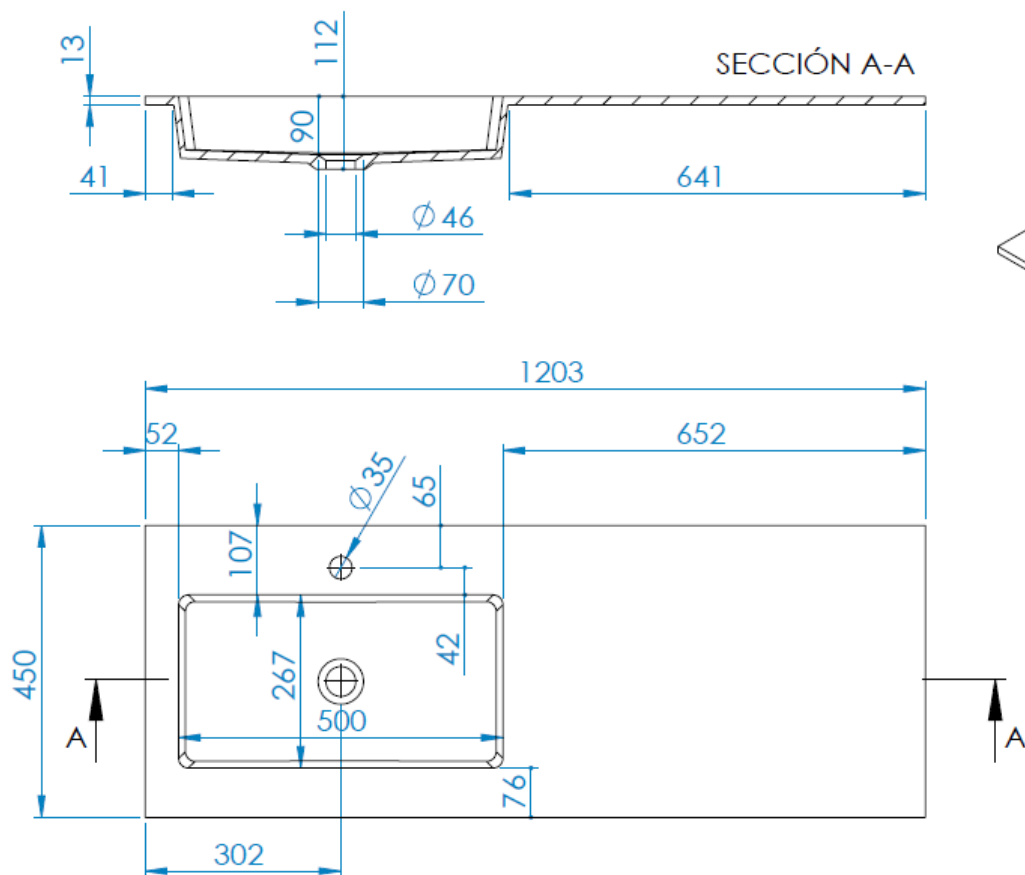

JOOLS 120

Links

SKU	JLS12045L
MERK	Mastello
PRODUCT	Mastello wastafel Jools 120 Links
MATERIAAL	Polyurethaan
MATEN (HXBXD)	2x120x45

MASTELLO