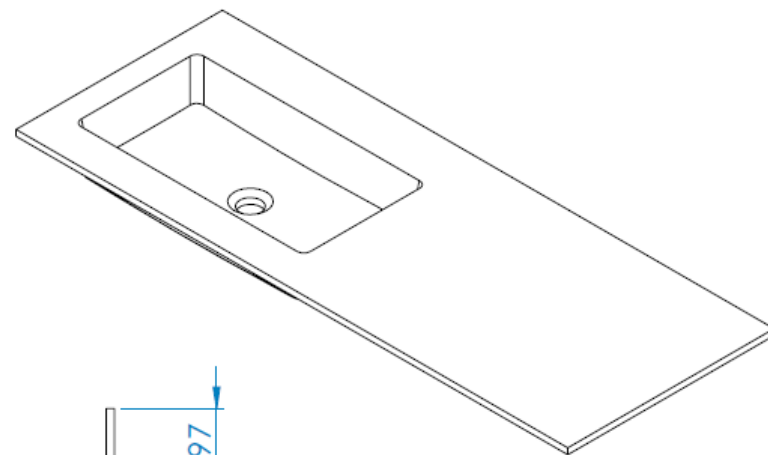

JOOLS 120

Links

SKU	JLS12045L
MERK	Mastello
PRODUCT	Mastello wastafel Jools 120 Links
MATERIAAL	Polyurethaan
MATEN (HXBXD)	2x120x45

MASTELLO