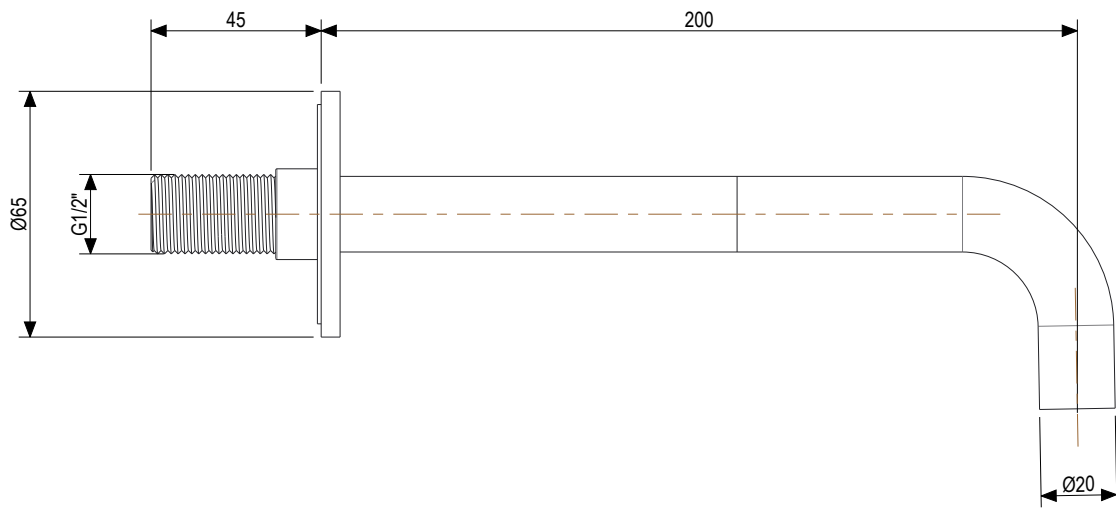

 **MASTELLO**[®]
Passion for bathrooms

0031306MS

Bocca a parete Ø20 cm20

 **MASTELLO**[®]
Passion for bathrooms

0031306MS

Bocca a parete $\varnothing 20$ cm20