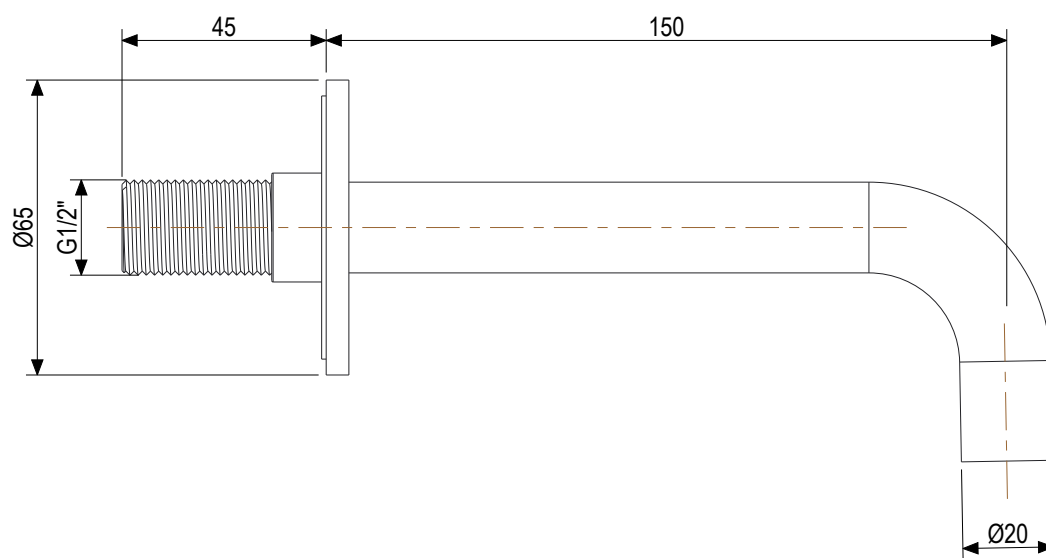

 **MASTELLO®**  
Passion for bathrooms

**0031308MS**

Bocca a parete Ø20 15cm

 **MASTELLO®**  
Passion for bathrooms

**0031090MS**

Set doccia bordo vasca