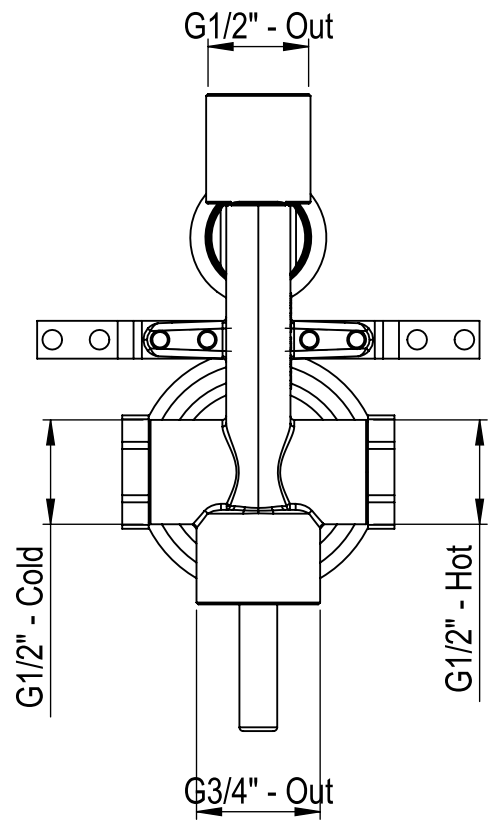

 **MASTELLO®**  
Passion for bathrooms

**0031308MS**

Bocca a parete Ø20 15cm

 **MASTELLO®**  
Passion for bathrooms

**0031090MS**

Set doccia bordo vasca