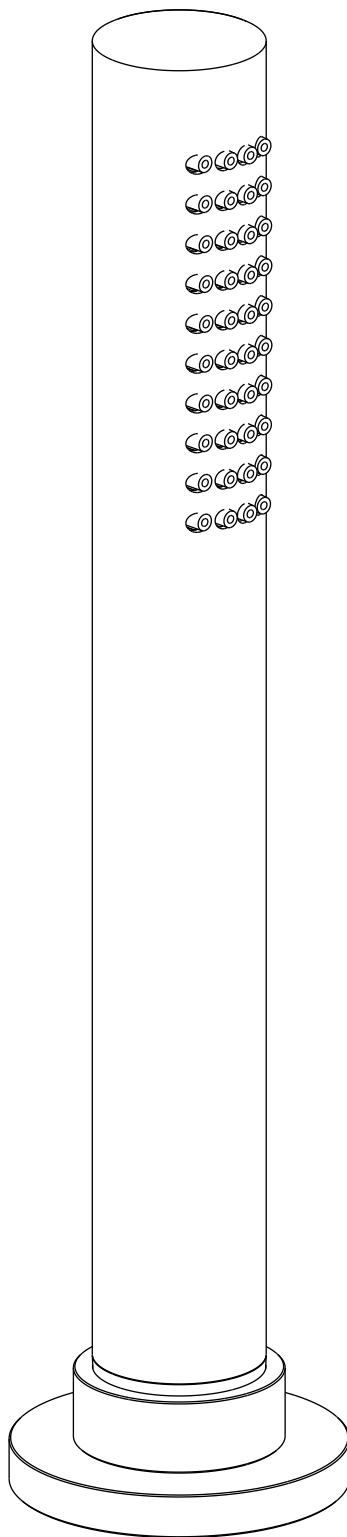

 **MASTELLO®**  
Passion for bathrooms

**0031308MS**

Bocca a parete Ø20 15cm

 **MASTELLO®**  
Passion for bathrooms

**0031090MS**

Set doccia bordo vasca