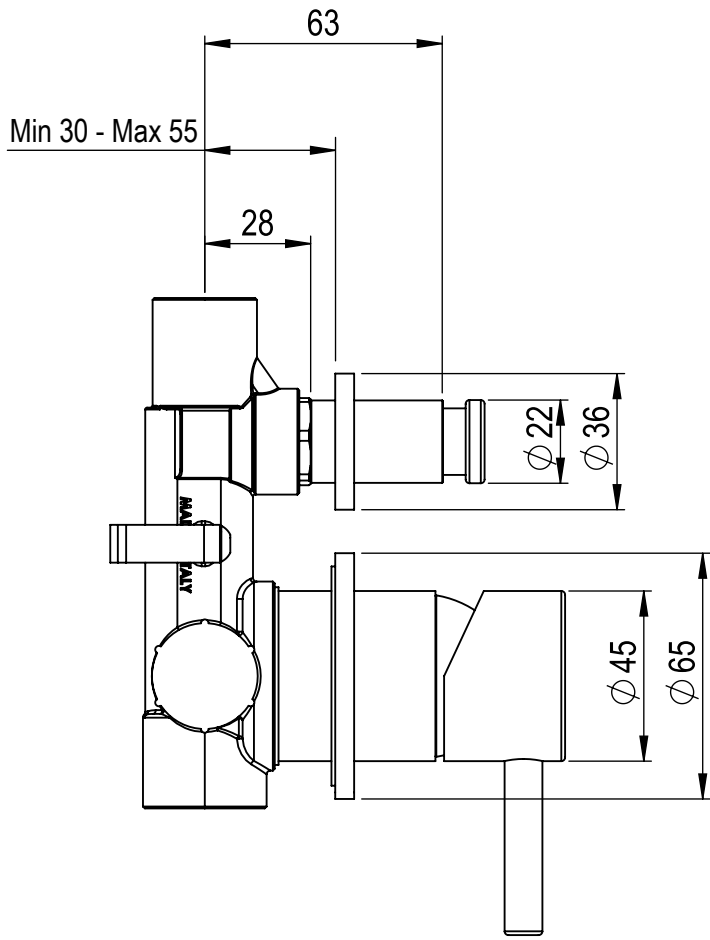

 **MASTELLO®**  
Passion for bathrooms

**0031308MS**

Bocca a parete Ø20 15cm

 **MASTELLO®**  
Passion for bathrooms

**0031090MS**

Set doccia bordo vasca