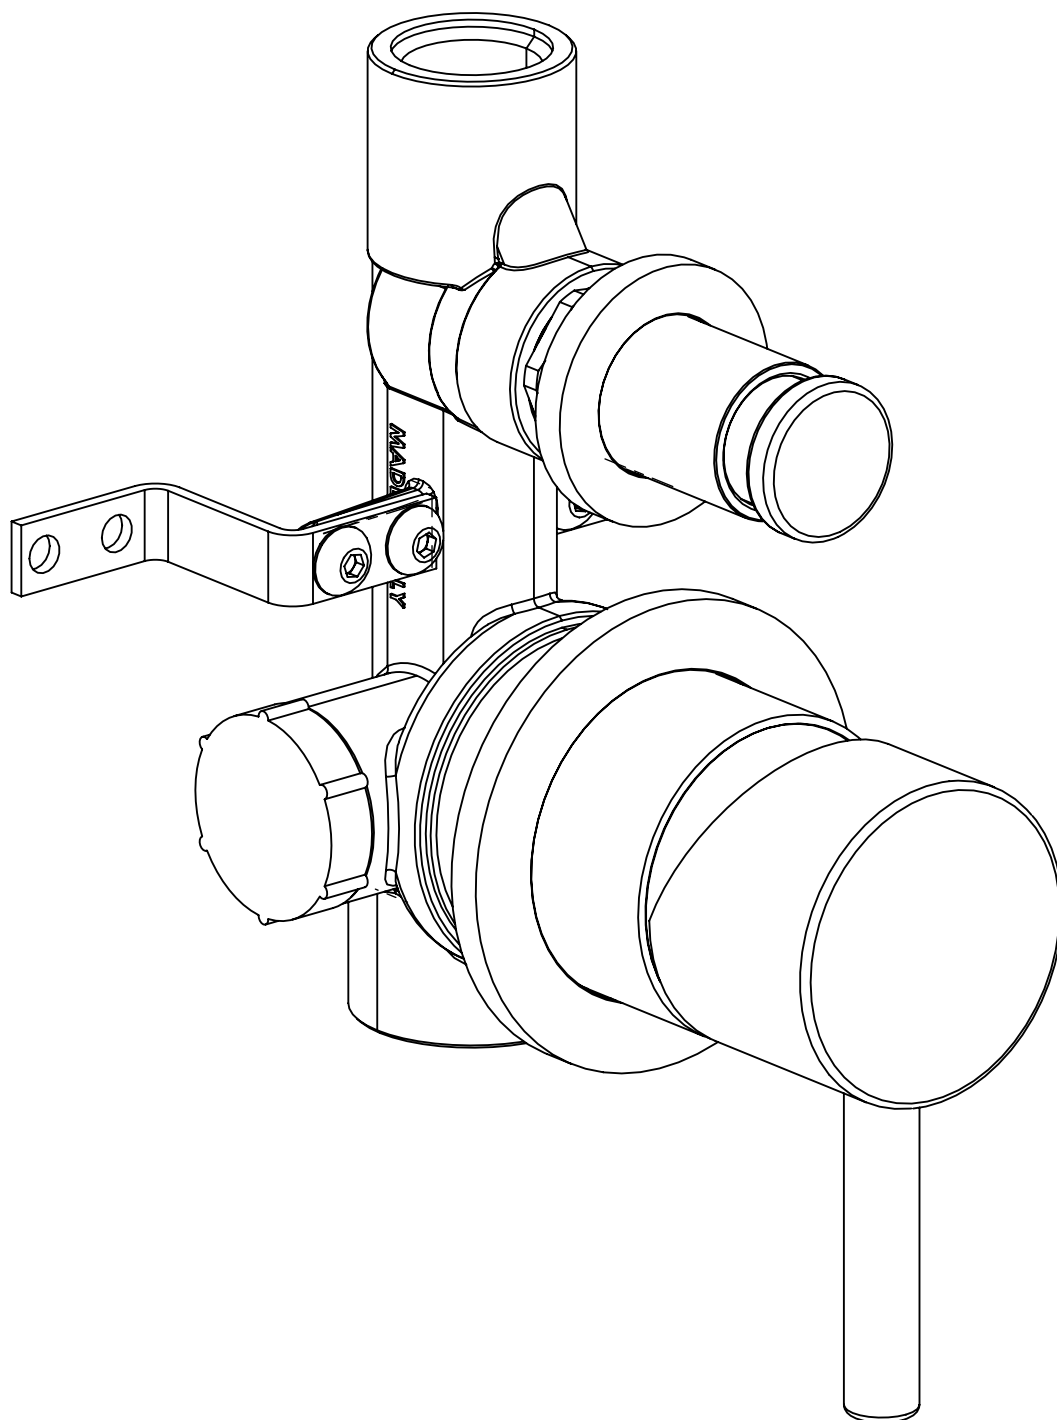

 **MASTELLO®**  
Passion for bathrooms

**0031308MS**

Bocca a parete Ø20 15cm

 **MASTELLO®**  
Passion for bathrooms

**0031090MS**

Set doccia bordo vasca