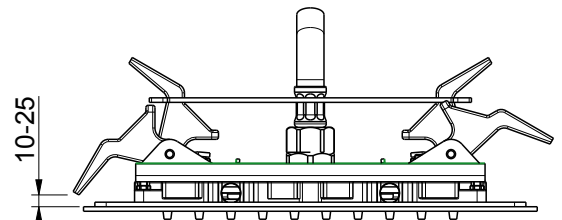

0151149MS

Soffione a soffitto 285x200