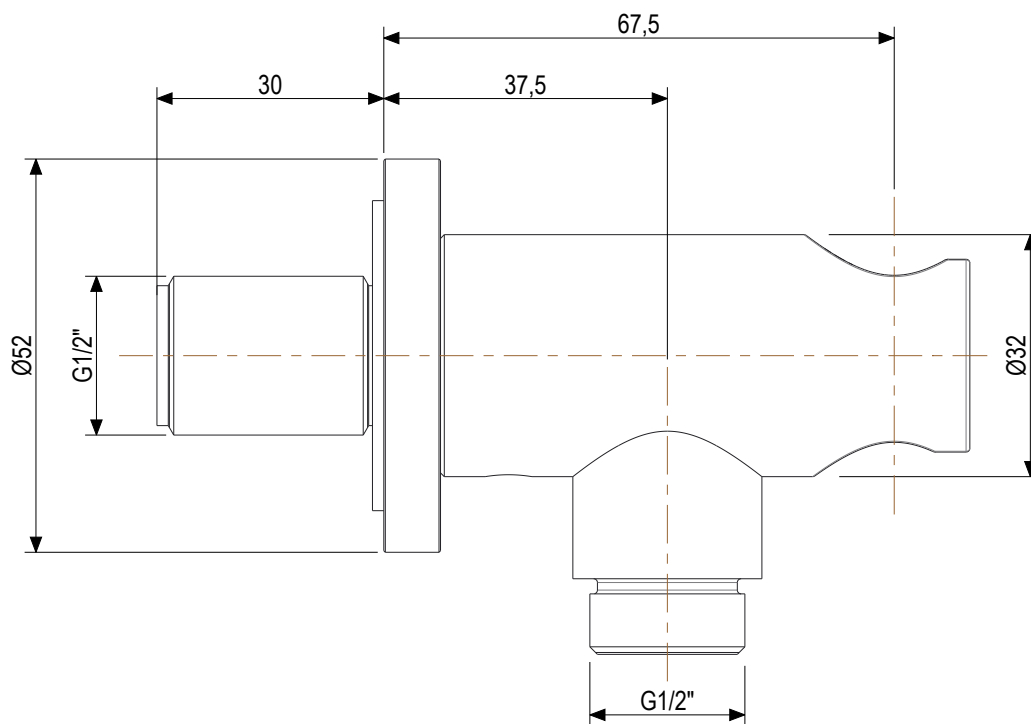

 **MASTELLO**[®]
Passion for bathrooms

0031069MS

Pres a acqua 1/2x1/2 con supp.doccia

 **MASTELLO**[®]
Passion for bathrooms

0141064MS

Doccetta monogetto

 **MASTELLO**[®]
Passion for bathrooms

0141064MS