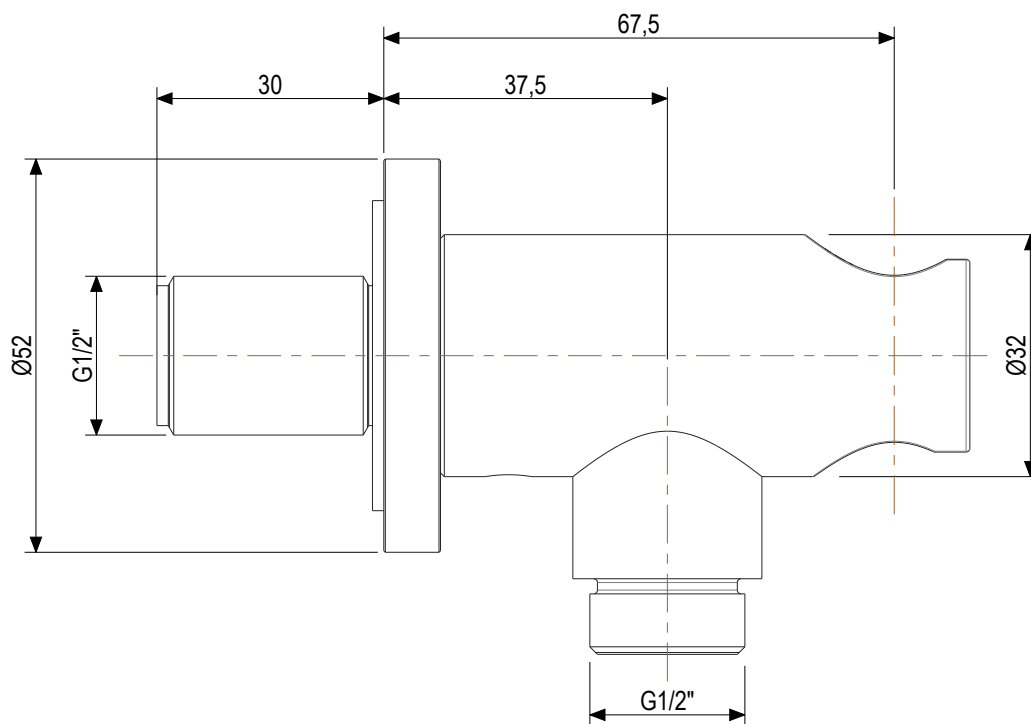

 **MASTELLO**[®]
Passion for bathrooms

0151127MS

Soffione a soffitto 500x360

 **MASTELLO**[®]
Passion for bathrooms

0031069MS

Pres a acqua 1/2x1/2 con supp.doccia

 **MASTELLO**[®]
Passion for bathrooms

0141064MS