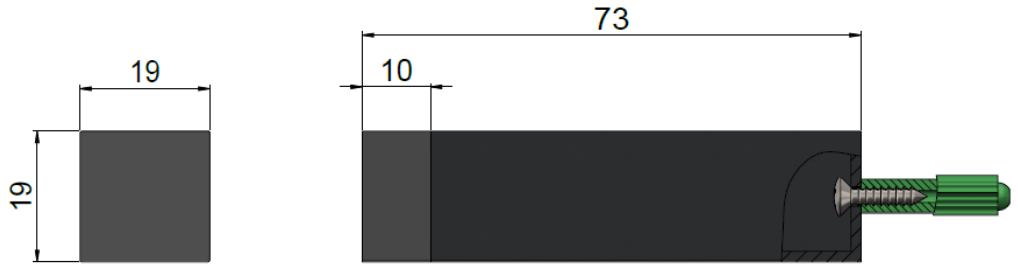

SPECIFICATIONS

EXPLODED VIEW

No.	Part Name
1	Rubber Stopper
2	Screw
3	Body
4	Nylon Wall Plug