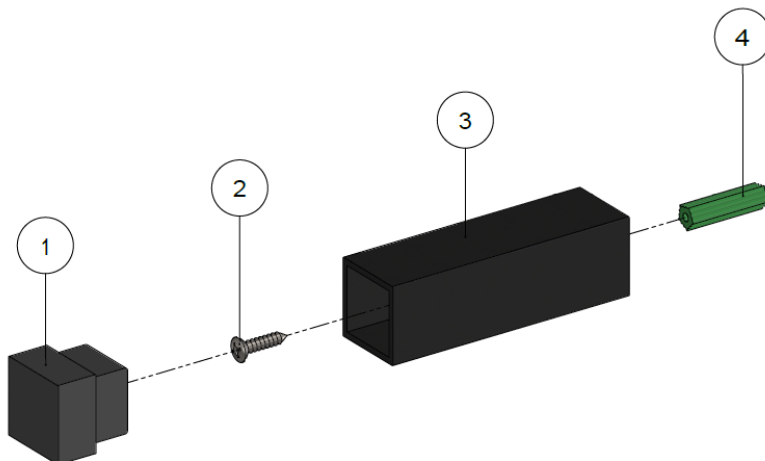

MDS01

SQUARE DOOR STOP

meir®

MATTE BLACK
MDS01

TIGER
BRONZE
MDS01-BB

AVAILABLE
FINISH

FEATURES

- 10 Year warranty
- Solid DZR brass construction

CARE

- Do not install tapware using any form of acetone silicones.
- Do not apply physical items (such as tools) directly to product.
- Never use house-hold or commercial detergents, citrus based cleaners, or abrasive cleaners.
- Clean using a mild washing soap solution rinsed, and dry with a soft cloth.
- Check for any product defects before installation.
- Refer to the installation manual for correct installation.

SPECIFICATIONS

EXPLODED VIEW

No.	Part Name
1	Rubber Stopper
2	Screw
3	Body
4	Nylon Wall Plug