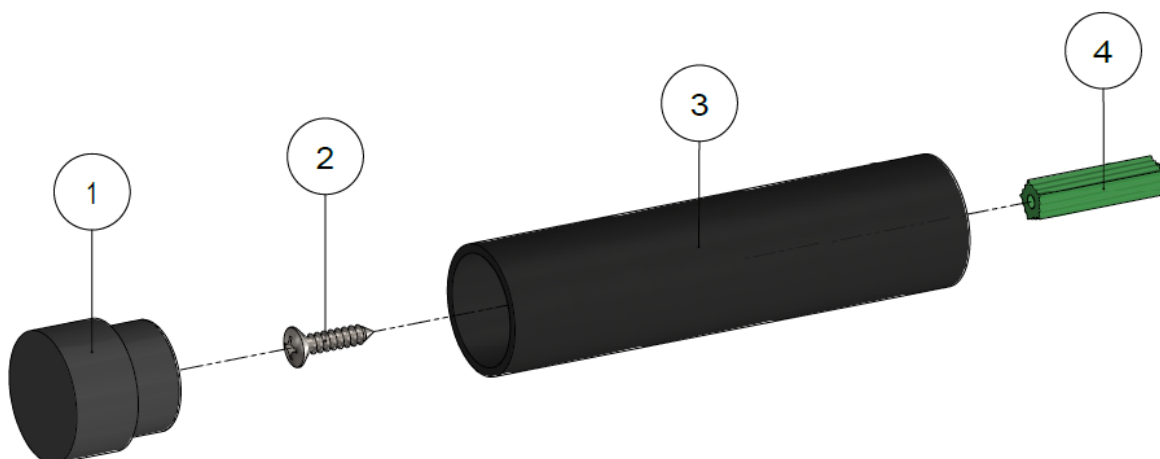

MDS02

ROUND DOOR STOP

meir®

MATTE BLACK
MDS02

H: 9F
6FCBN9
MDS02166

AVAILABLE
FINISH

FEATURES

- 10 Year warranty
- Solid DZR brass construction

CARE

- Do not install tapware using any form of acetone silicones.
- Do not apply physical items (such as tools) directly to product.
- Never use house-hold or commercial detergents, citrus based cleaners, or abrasive cleaners.
- Clean using a mild washing soap solution rinsed, and dry with a soft cloth.
- Check for any product defects before installation.
- Refer to the installation manual for correct installation.

SPECIFICATIONS

EXPLODED VIEW

No.	Part Name
1	Rubber Stopper
2	Screw
3	Body
4	Nylon Wall Plug