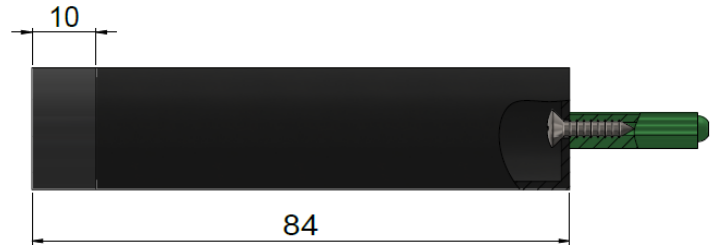

MDS02

ROUND DOOR STOP

meir®

MATTE BLACK
MDS02

H: 9F
6FCBN9
MDS02166

AVAILABLE
FINISH

FEATURES

- 10 Year warranty
- Solid DZR brass construction

SPECIFICATIONS

EXPLODED VIEW

No.	Part Name
1	Rubber Stopper
2	Screw
3	Body
4	Nylon Wall Plug