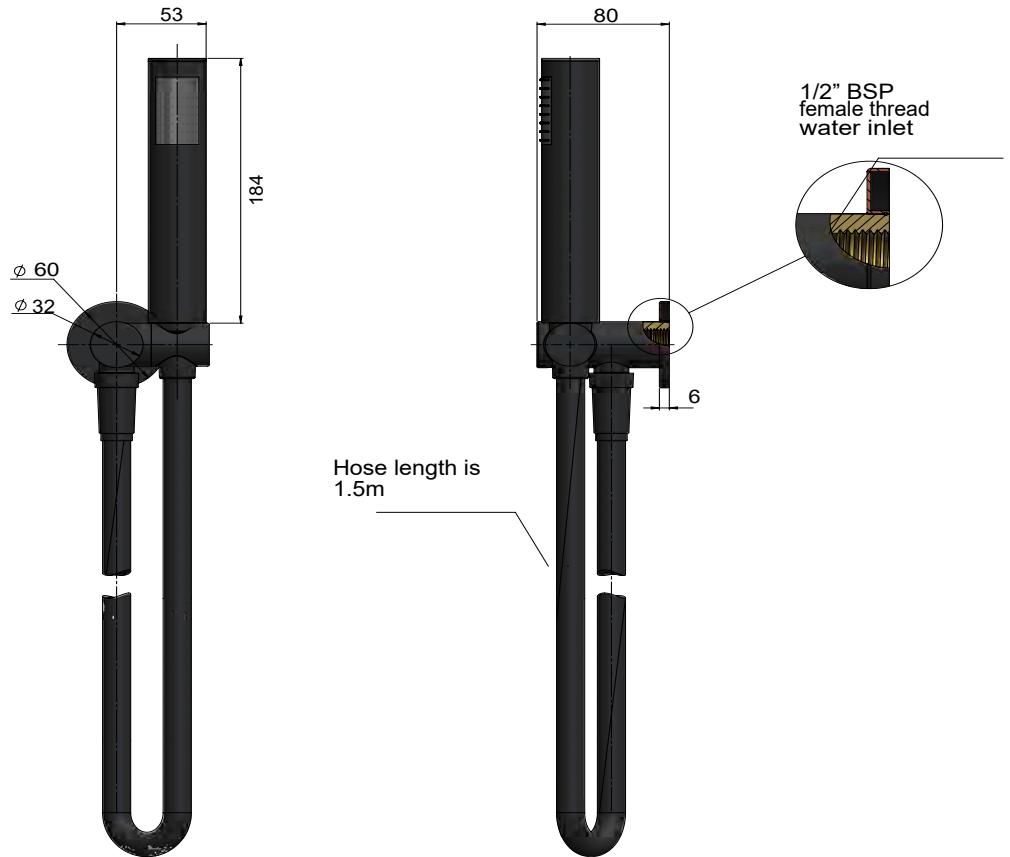

SPECIFICATIONS