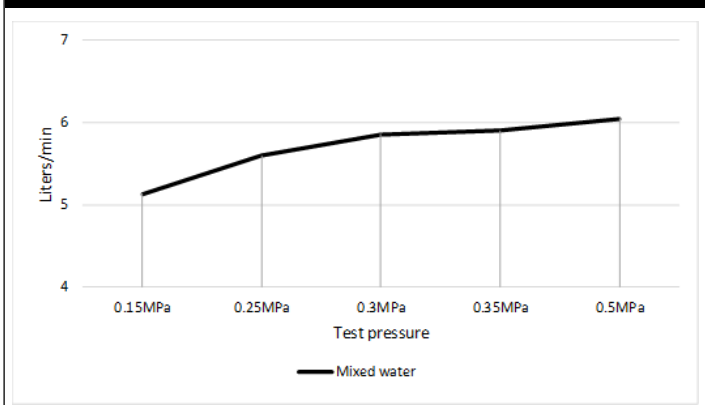

FLOW RATE GRAPH