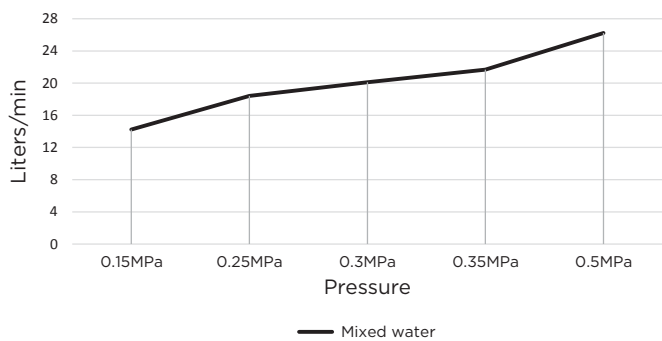

FLOW RATE GRAPH