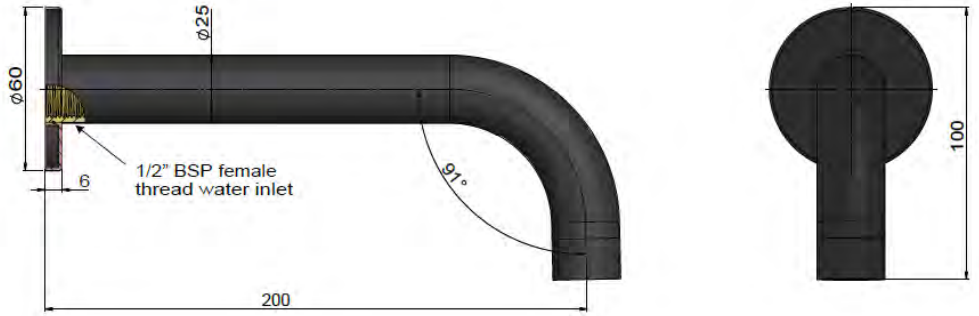

SPECIFICATIONS