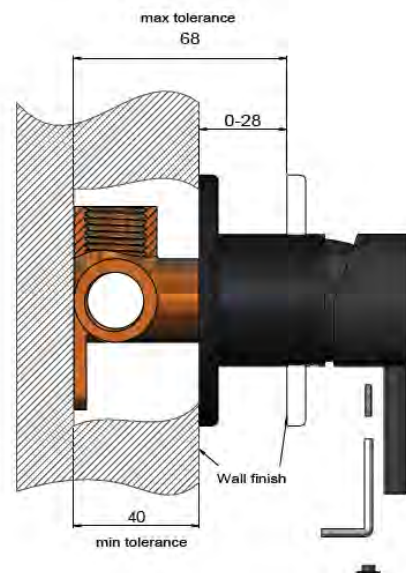

TOLERANCES