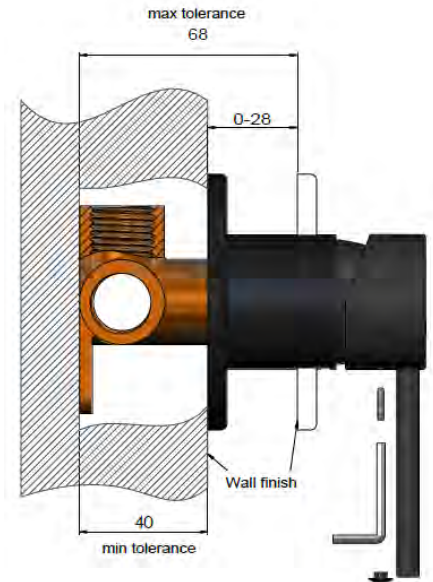

TOLERANCES