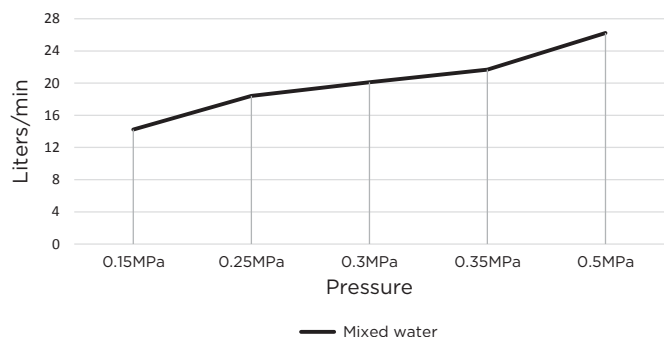

FLOW RATE GRAPH