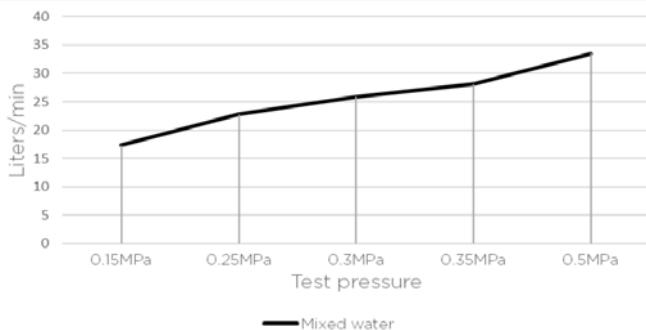

FLOW RATE GRAPH

CREDENTIALS

- Watermark AS/NZS3718WMKA25013