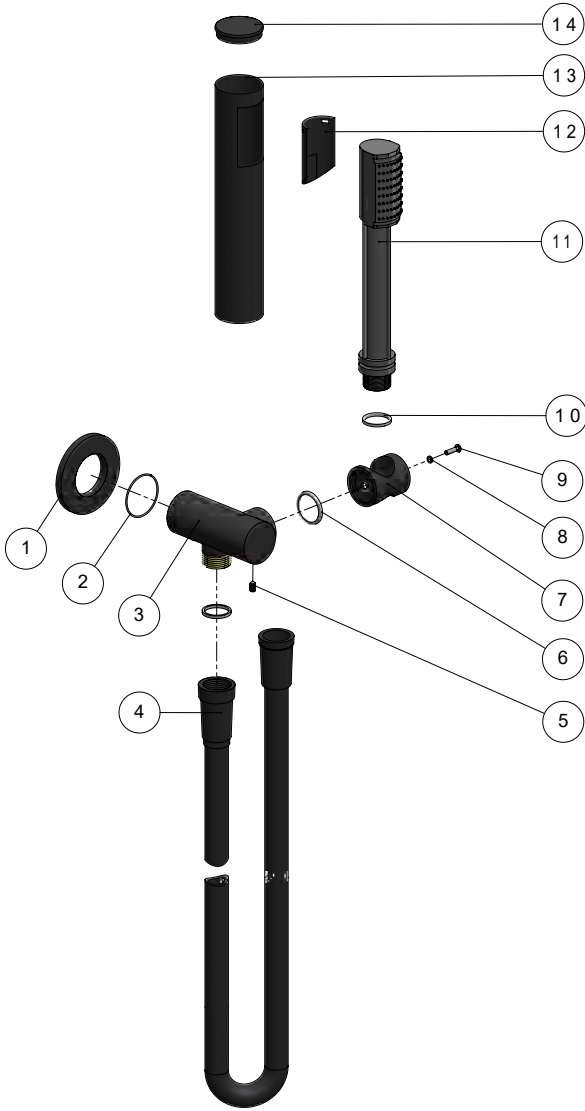

## TOLERANCES

### EXPLODED VIEW

NO.	Part Number
1	Back plate
2	O-ring
3	Bracket
4	Shower hose
5	Screw
6	Wear-resisting ring
7	Shower holder
8	Wear-resisting ring
9	Screw
10	Controller
11	Spray plate
12	Fixed block
13	Body
14	Cover