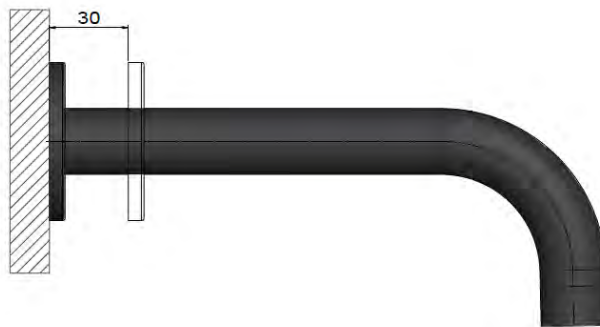

MS05 BATH SPOUT

meir®

MATTE BLACK
MS05

CHROME
MS05-C

CHAMPAGNE
MS05-CH

TIGER
BRONZE
MS05-BB

BRUSHED
NICKEL
MS05-PVDBN

AVAILABLE
FINISHES

FEATURES

- 10 Year warranty
- Flow rate 25L p/m
- European components and cartridge
- Solid brass construction
- Box Weight 0.37 kg
- 68mm long 1/2" threaded adapter included

CARE

- Do not install tapware using any form of acetone silicones.
- Do not apply physical items (such as tools) directly to product.
- Never use house-hold or commercial detergents, citrus based cleaners, or abrasive cleaners.
- Clean using a mild washing soap solution rinsed, and dry with a soft cloth.
- Check for any product defects before installation.
- Refer to the installation manual for correct installation.

SPECIFICATIONS

TOLERANCE

FLOW RATE GRAPH

CREDENTIALS

- Watermark AS/NZS3718WMKA25013

EXPLODED VIEW

NO.	Part
1	Back plate
2	O-ring
3	Spout
4	O-ring
5	Aerator
6	Aerator Case