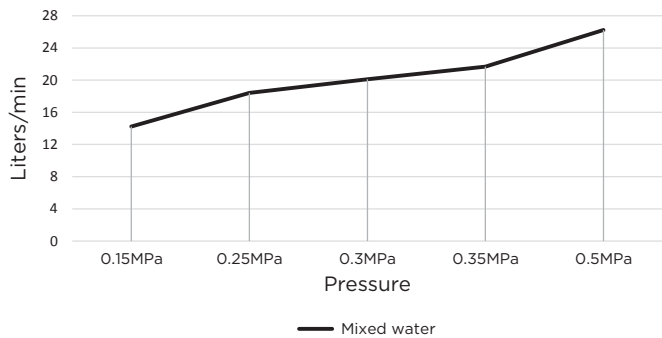

FLOW RATE GRAPH