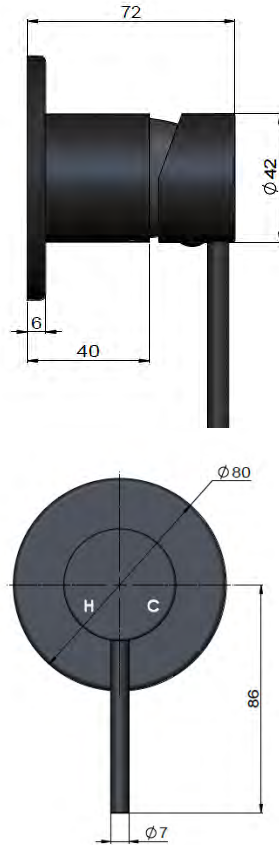

SPECIFICATIONS