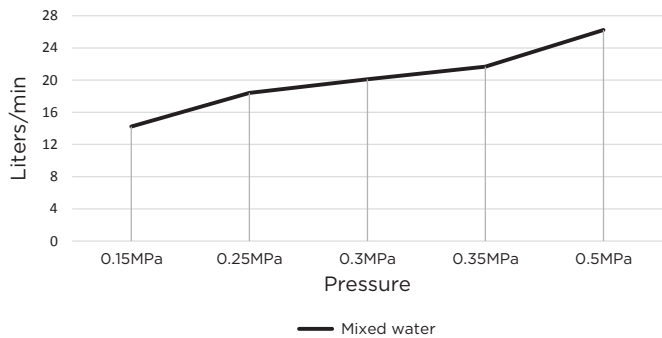

SPECIFICATIONS

TOLERANCES

WALL FINISH TOLERANCE

FLOW RATE GRAPH

CREDENTIALS

- Watermark AS/NZS 3718WMKA25013

EXPLODED VIEW

MZ06-R HAND SHOWER