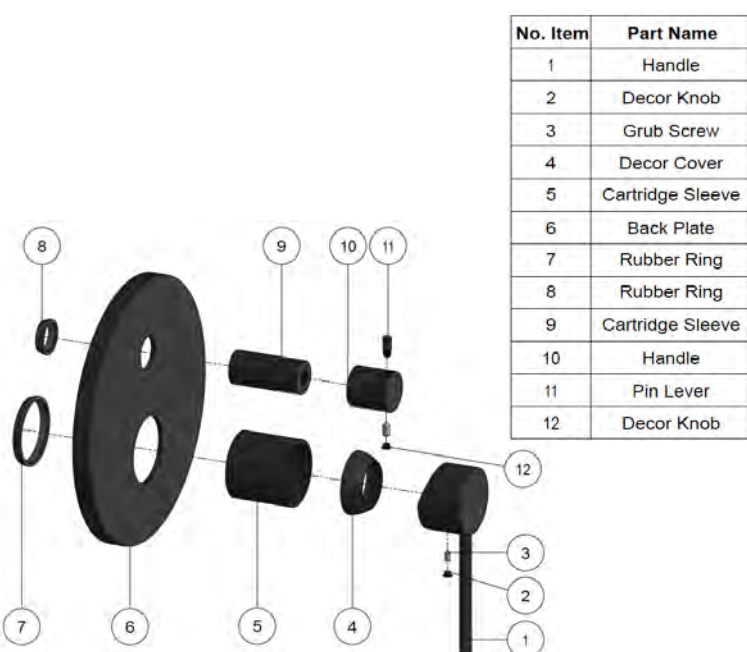

FEATURES

- 10 Year warranty
- Flow rate 18L p/m
- European components and cartridge
- Reinforced rubber seal and lining
- Solid brass construction

CARE

- Do not install tapware using any form of acetone silicones.
- Do not apply physical items (such as tools) directly to product.
- Never use house-hold or commercial detergents, citrus based cleaners, or abrasive cleaners.
- Clean using a mild washing soap solution rinsed, and dry with a soft cloth.
- Check for any product defects before installation.
- Refer to the installation manual for correct installation.

SPECIFICATIONS

TOLERANCES

FLOW RATE GRAPH

EXPLODED VIEW

CREDENTIALS

- Watermark AS/NZS 3718WMKA25013

MW27BDY

WALL DIVERTER CONCEALED PART

meir®

BRASS
MW27BDY

AVAILABLE
FINISHES

FEATURES

- 10 Year warranty
- Flow rate 18L p/m
- European components and cartridge
- Reinforced rubber seal and lining
- Solid brass construction

CARE

- Do not install tapware using any form of acetone silicones.
- Do not apply physical items (such as tools) directly to product.
- Never use house-hold or commercial detergents, citrus based cleaners, or abrasive cleaners.
- Clean using a mild washing soap solution rinsed, and dry with a soft cloth.
- Check for any product defects before installation.
- Refer to the installation manual for correct installation.