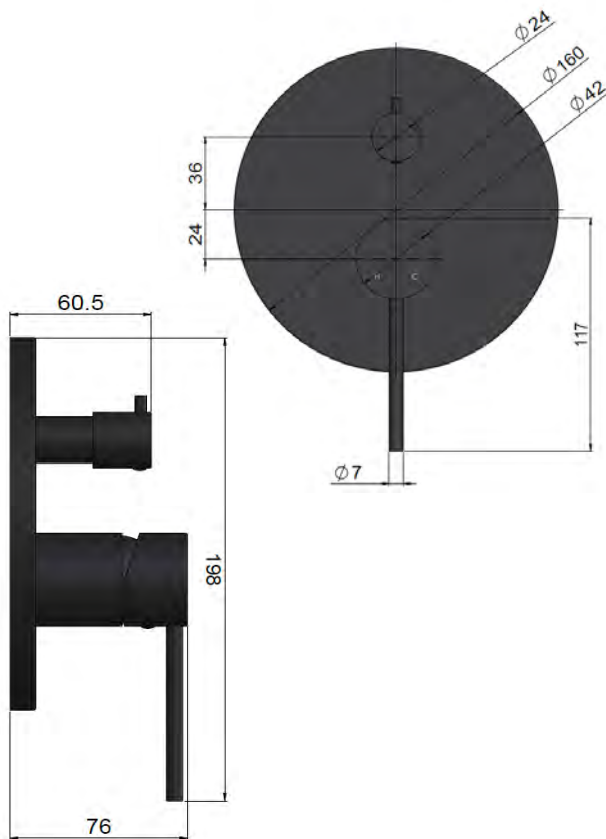

FEATURES

- 10 Year warranty
- Flow rate 25L p/m
- European components and cartridge
- Solid brass construction
- Box Weight 0.37 kg
- 68mm long 1/2" threaded adapter included

CARE

- Do not install tapware using any form of acetone silicones.
- Do not apply physical items (such as tools) directly to product.
- Never use house-hold or commercial detergents, citrus based cleaners, or abrasive cleaners.
- Clean using a mild washing soap solution rinsed, and dry with a soft cloth.
- Check for any product defects before installation.
- Refer to the installation manual for correct installation.

SPECIFICATIONS

TOLERANCE

FLOW RATE GRAPH

CREDENTIALS

- Watermark AS/NZS3718WMKA25013

EXPLODED VIEW

NO.	Part
1	Back plate
2	O-ring
3	Spout
4	O-ring
5	Aerator
6	Aerator Case

MW07-FIN

FEATURES

- 10 Year warranty
- Flow rate 18L p/m
- European components and cartridge
- Reinforced rubber seal and lining
- Solid brass construction

CARE

- Do not install tapware using any form of acetone silicones.
- Do not apply physical items (such as tools) directly to product.
- Never use house-hold or commercial detergents, citrus based cleaners, or abrasive cleaners.
- Clean using a mild washing soap solution rinsed, and dry with a soft cloth.
- Check for any product defects before installation.
- Refer to the installation manual for correct installation.

SPECIFICATIONS

TOLERANCES

FLOW RATE GRAPH

EXPLODED VIEW

CREDENTIALS

- Watermark AS/NZS 3718WMKA25013

MW27BDY

WALL DIVERTER CONCEALED PART