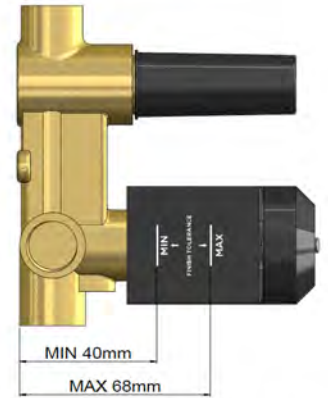

FEATURES

- 10 Year warranty
- Flow rate 25L p/m
- European components and cartridge
- Solid brass construction
- Box Weight 0.37 kg
- 68mm long 1/2" threaded adapter included

CARE

- Do not install tapware using any form of acetone silicones.
- Do not apply physical items (such as tools) directly to product.
- Never use house-hold or commercial detergents, citrus based cleaners, or abrasive cleaners.
- Clean using a mild washing soap solution rinsed, and dry with a soft cloth.
- Check for any product defects before installation.
- Refer to the installation manual for correct installation.

SPECIFICATIONS

TOLERANCES

FLOW RATE GRAPH

EXPLODED VIEW

CREDENTIALS

- Watermark AS/NZS 3718WMKA25013

MW27BDY

WALL DIVERTER CONCEALED PART

meir®

BRASS
MW27BDY

AVAILABLE
FINISHES

FEATURES

- 10 Year warranty
- Flow rate 18L p/m
- European components and cartridge
- Reinforced rubber seal and lining
- Solid brass construction

CARE

- Do not install tapware using any form of acetone silicones.
- Do not apply physical items (such as tools) directly to product.
- Never use house-hold or commercial detergents, citrus based cleaners, or abrasive cleaners.
- Clean using a mild washing soap solution rinsed, and dry with a soft cloth.
- Check for any product defects before installation.
- Refer to the installation manual for correct installation.

SPECIFICATIONS

TOLERANCES

WALL FINISH TOLERANCE

FLOW RATE GRAPH

CREDENTIALS

- Watermark AS/NZS 3718WMKA25013

EXPLODED VIEW

MZ06-R HAND SHOWER