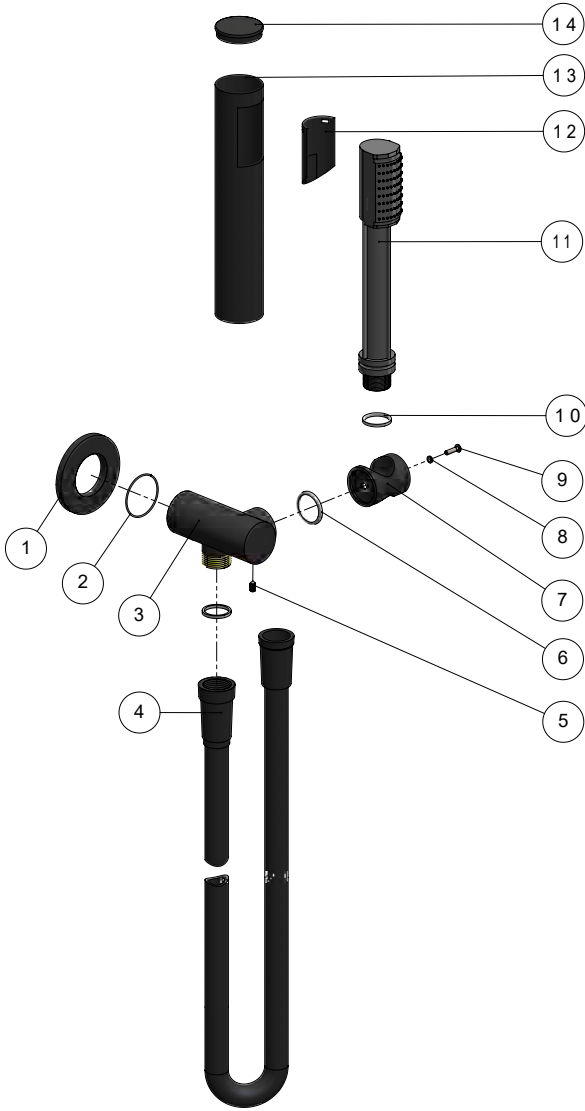

EXPLODED VIEW

NO.	Part Number
1	Back plate
2	O-ring
3	Bracket
4	Shower hose
5	Screw
6	Wear-resisting ring
7	Shower holder
8	Wear-resisting ring
9	Screw
10	Controller
11	Spray plate
12	Fixed block
13	Body
14	Cover