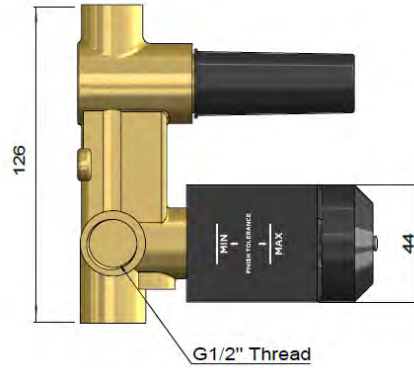

FEATURES

- 10 Year warranty
- Flow rate 25L p/m
- European components and cartridge
- Solid brass construction
- Box Weight 0.37 kg
- 68mm long 1/2" threaded adapter included

CARE

- Do not install tapware using any form of acetone silicones.
- Do not apply physical items (such as tools) directly to product.
- Never use house-hold or commercial detergents, citrus based cleaners, or abrasive cleaners.
- Clean using a mild washing soap solution rinsed, and dry with a soft cloth.
- Check for any product defects before installation.
- Refer to the installation manual for correct installation.

SPECIFICATIONS

TOLERANCES

FLOW RATE GRAPH

EXPLODED VIEW

CREDENTIALS

- Watermark AS/NZS 3718WMKA25013

MW27BDY

WALL DIVERTER CONCEALED PART

meir®

BRASS
MW27BDY

AVAILABLE
FINISHES

FEATURES

- 10 Year warranty
- Flow rate 18L p/m
- European components and cartridge
- Reinforced rubber seal and lining
- Solid brass construction

CARE

- Do not install tapware using any form of acetone silicones.
- Do not apply physical items (such as tools) directly to product.
- Never use house-hold or commercial detergents, citrus based cleaners, or abrasive cleaners.
- Clean using a mild washing soap solution rinsed, and dry with a soft cloth.
- Check for any product defects before installation.
- Refer to the installation manual for correct installation.

SPECIFICATIONS

TOLERANCES

WALL FINISH TOLERANCE

FLOW RATE GRAPH

CREDENTIALS

- Watermark AS/NZS 3718WMKA25013

EXPLODED VIEW

MZ06-R HAND SHOWER