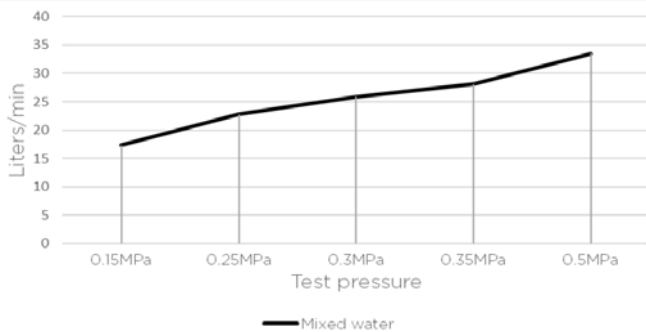

FLOW RATE GRAPH

CREDENTIALS

- Watermark AS/NZS3718WMKA25013