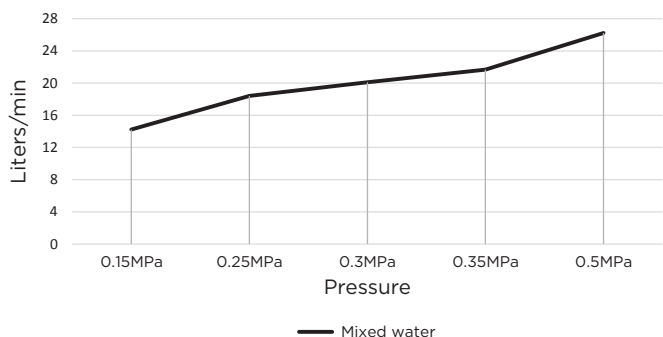

FLOW RATE GRAPH