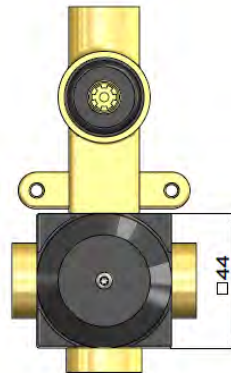

FEATURES

- 10 Year warranty
- Flow rate 25L p/m
- European components and cartridge
- Solid brass construction
- Box Weight 0.37 kg
- 68mm long 1/2" threaded adapter included

CARE

- Do not install tapware using any form of acetone silicones.
- Do not apply physical items (such as tools) directly to product.
- Never use house-hold or commercial detergents, citrus based cleaners, or abrasive cleaners.
- Clean using a mild washing soap solution rinsed, and dry with a soft cloth.
- Check for any product defects before installation.
- Refer to the installation manual for correct installation.

SPECIFICATIONS

TOLERANCES

FLOW RATE GRAPH

EXPLODED VIEW

CREDENTIALS

- Watermark AS/NZS 3718WMKA25013

MW27BDY

WALL DIVERTER CONCEALED PART

meir®

BRASS
MW27BDY

AVAILABLE
FINISHES

FEATURES

- 10 Year warranty
- Flow rate 18L p/m
- European components and cartridge
- Reinforced rubber seal and lining
- Solid brass construction

CARE

- Do not install tapware using any form of acetone silicones.
- Do not apply physical items (such as tools) directly to product.
- Never use house-hold or commercial detergents, citrus based cleaners, or abrasive cleaners.
- Clean using a mild washing soap solution rinsed, and dry with a soft cloth.
- Check for any product defects before installation.
- Refer to the installation manual for correct installation.

SPECIFICATIONS

TOLERANCES

WALL FINISH TOLERANCE

FLOW RATE GRAPH

CREDENTIALS

- Watermark AS/NZS 3718WMKA25013

EXPLODED VIEW

MZ06-R HAND SHOWER