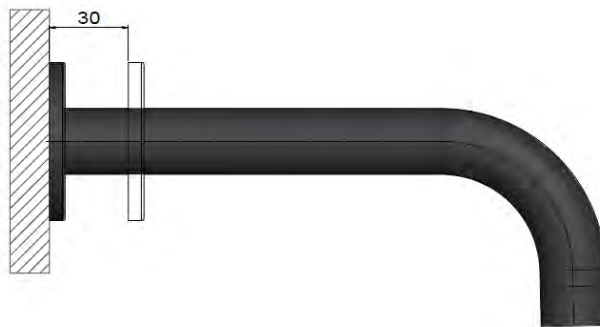

FEATURES

- 10 Year warranty
- Flow rate 25L p/m
- European components and cartridge
- Solid brass construction
- Box Weight 0.37 kg
- 68mm long 1/2" threaded adapter included

CARE

- Do not install tapware using any form of acetone silicones.
- Do not apply physical items (such as tools) directly to product.
- Never use house-hold or commercial detergents, citrus based cleaners, or abrasive cleaners.
- Clean using a mild washing soap solution rinsed, and dry with a soft cloth.
- Check for any product defects before installation.
- Refer to the installation manual for correct installation.

SPECIFICATIONS

TOLERANCE

FLOW RATE GRAPH

CREDENTIALS

- Watermark AS/NZS3718WMKA25013

EXPLODED VIEW

NO.	Part
1	Back plate
2	O-ring
3	Spout
4	O-ring
5	Aerator
6	Aerator Case

MW07-FIN