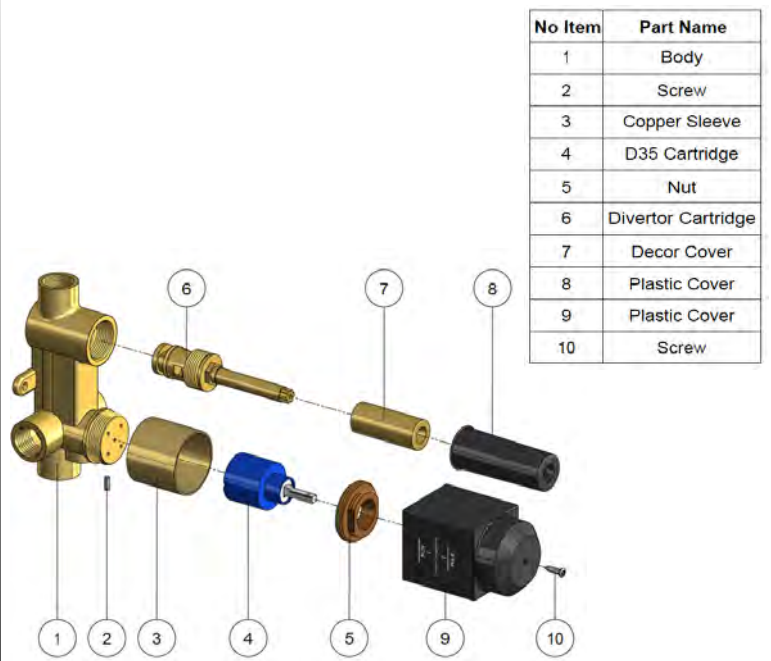

SPECIFICATIONS

TOLERANCES

WALL FINISH TOLERANCE

FLOW RATE GRAPH

CREDENTIALS

- Watermark AS/NZS 3718WMKA25013

EXPLODED VIEW

MZ06-R HAND SHOWER