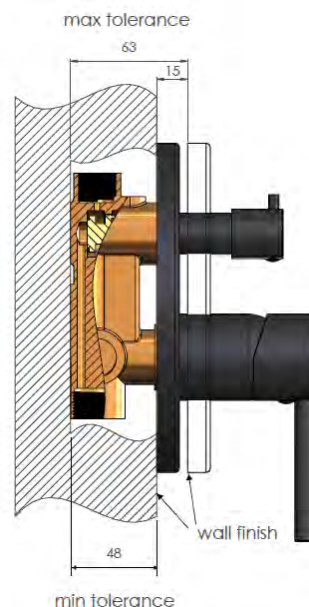

FEATURES

- 10 Year warranty
- Flow rate 25L p/m
- European components and cartridge
- Solid brass construction
- Box Weight 0.37 kg
- 68mm long 1/2" threaded adapter included

CARE

- Do not install tapware using any form of acetone silicones.
- Do not apply physical items (such as tools) directly to product.
- Never use house-hold or commercial detergents, citrus based cleaners, or abrasive cleaners.
- Clean using a mild washing soap solution rinsed, and dry with a soft cloth.
- Check for any product defects before installation.
- Refer to the installation manual for correct installation.

FEATURES

- 10 Year warranty
- Flow rate 18L p/m
- European components and cartridge
- Reinforced rubber seal and lining
- Solid brass construction

CARE

- Do not install tapware using any form of acetone silicones.
- Do not apply physical items (such as tools) directly to product.
- Never use house-hold or commercial detergents, citrus based cleaners, or abrasive cleaners.
- Clean using a mild washing soap solution rinsed, and dry with a soft cloth.
- Check for any product defects before installation.
- Refer to the installation manual for correct installation.

SPECIFICATIONS

TOLERANCES

FLOW RATE GRAPH

EXPLODED VIEW

CREDENTIALS

- Watermark AS/NZS 3718WMKA25013

MW27BDY

WALL DIVERTER CONCEALED PART

meir®

BRASS
MW27BDY

AVAILABLE
FINISHES

FEATURES

- 10 Year warranty
- Flow rate 18L p/m
- European components and cartridge
- Reinforced rubber seal and lining
- Solid brass construction

CARE

- Do not install tapware using any form of acetone silicones.
- Do not apply physical items (such as tools) directly to product.
- Never use house-hold or commercial detergents, citrus based cleaners, or abrasive cleaners.
- Clean using a mild washing soap solution rinsed, and dry with a soft cloth.
- Check for any product defects before installation.
- Refer to the installation manual for correct installation.