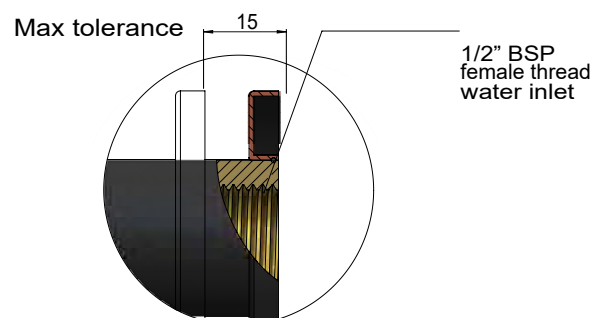

TOLERANCES