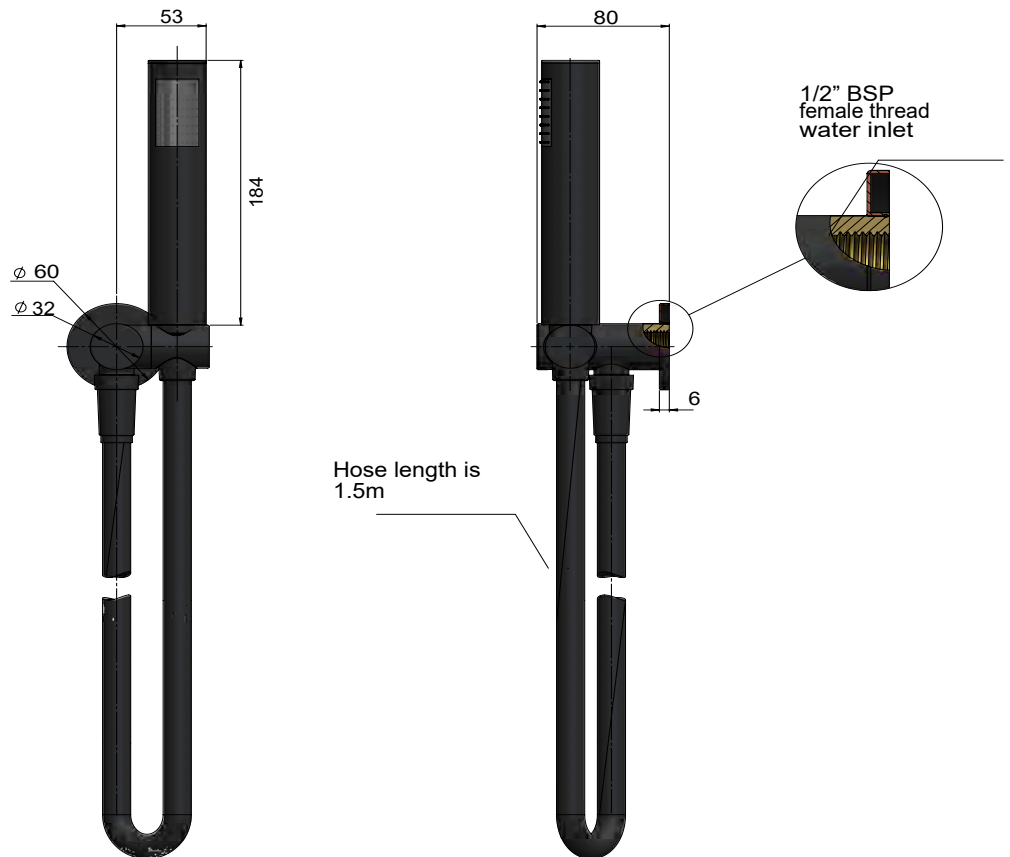

SPECIFICATIONS