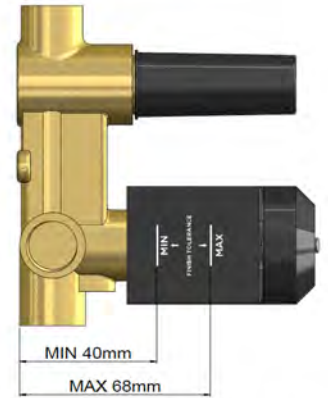

FEATURES

- 10 Year warranty
- Flow rate 25L p/m
- European components and cartridge
- Solid brass construction
- Box Weight 0.37 kg
- 68mm long 1/2" threaded adapter included

CARE

- Do not install tapware using any form of acetone silicones.
- Do not apply physical items (such as tools) directly to product.
- Never use house-hold or commercial detergents, citrus based cleaners, or abrasive cleaners.
- Clean using a mild washing soap solution rinsed, and dry with a soft cloth.
- Check for any product defects before installation.
- Refer to the installation manual for correct installation.

SPECIFICATIONS

TOLERANCES

FLOW RATE GRAPH

CREDENTIALS

- Watermark AS/NZS 3718WMKA25013

EXPLODED VIEW

MW27BDY

WALL DIVERTER CONCEALED PART

meir®

BRASS
MW27BDY

AVAILABLE
FINISHES

FEATURES

- 10 Year warranty
- Flow rate 18L p/m
- European components and cartridge
- Reinforced rubber seal and lining
- Solid brass construction

CARE

- Do not install tapware using any form of acetone silicones.
- Do not apply physical items (such as tools) directly to product.
- Never use house-hold or commercial detergents, citrus based cleaners, or abrasive cleaners.
- Clean using a mild washing soap solution rinsed, and dry with a soft cloth.
- Check for any product defects before installation.
- Refer to the installation manual for correct installation.

SPECIFICATIONS

TOLERANCES

WALL FINISH TOLERANCE

FLOW RATE GRAPH

CREDENTIALS

- Watermark AS/NZS 3718WMKA25013

EXPLODED VIEW

MZ06-R HAND SHOWER