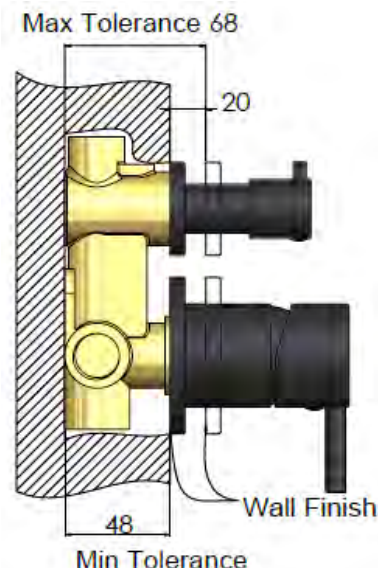

FEATURES

- 10 Year warranty
- Flow rate 25L p/m
- European components and cartridge
- Solid brass construction
- Box Weight 0.37 kg
- 68mm long 1/2" threaded adapter included

CARE

- Do not install tapware using any form of acetone silicones.
- Do not apply physical items (such as tools) directly to product.
- Never use house-hold or commercial detergents, citrus based cleaners, or abrasive cleaners.
- Clean using a mild washing soap solution rinsed, and dry with a soft cloth.
- Check for any product defects before installation.
- Refer to the installation manual for correct installation.

FEATURES

- 10 Year warranty
- Flow rate 18L p/m
- European components and cartridge
- Reinforced rubber seal and lining
- Solid brass construction

CARE

- Do not install tapware using any form of acetone silicones.
- Do not apply physical items (such as tools) directly to product.
- Never use house-hold or commercial detergents, citrus based cleaners, or abrasive cleaners.
- Clean using a mild washing soap solution rinsed, and dry with a soft cloth.
- Check for any product defects before installation.
- Refer to the installation manual for correct installation.

SPECIFICATIONS

TOLERANCES

FLOW RATE GRAPH

CREDENTIALS

- Watermark AS/NZS 3718WMKA25013

EXPLODED VIEW

MW27BDY

WALL DIVERTER CONCEALED PART

meir®

BRASS
MW27BDY

AVAILABLE
FINISHES

FEATURES

- 10 Year warranty
- Flow rate 18L p/m
- European components and cartridge
- Reinforced rubber seal and lining
- Solid brass construction

CARE

- Do not install tapware using any form of acetone silicones.
- Do not apply physical items (such as tools) directly to product.
- Never use house-hold or commercial detergents, citrus based cleaners, or abrasive cleaners.
- Clean using a mild washing soap solution rinsed, and dry with a soft cloth.
- Check for any product defects before installation.
- Refer to the installation manual for correct installation.