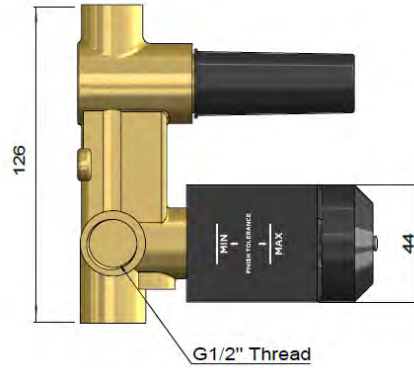

FEATURES

- 10 Year warranty
- Flow rate 25L p/m
- European components and cartridge
- Solid brass construction
- Box Weight 0.37 kg
- 68mm long 1/2" threaded adapter included

CARE

- Do not install tapware using any form of acetone silicones.
- Do not apply physical items (such as tools) directly to product.
- Never use house-hold or commercial detergents, citrus based cleaners, or abrasive cleaners.
- Clean using a mild washing soap solution rinsed, and dry with a soft cloth.
- Check for any product defects before installation.
- Refer to the installation manual for correct installation.

SPECIFICATIONS

TOLERANCES

FLOW RATE GRAPH

CREDENTIALS

- Watermark AS/NZS 3718WMKA25013

EXPLODED VIEW

MW27BDY

WALL DIVERTER CONCEALED PART

meir®

BRASS
MW27BDY

AVAILABLE
FINISHES

FEATURES

- 10 Year warranty
- Flow rate 18L p/m
- European components and cartridge
- Reinforced rubber seal and lining
- Solid brass construction

CARE

- Do not install tapware using any form of acetone silicones.
- Do not apply physical items (such as tools) directly to product.
- Never use house-hold or commercial detergents, citrus based cleaners, or abrasive cleaners.
- Clean using a mild washing soap solution rinsed, and dry with a soft cloth.
- Check for any product defects before installation.
- Refer to the installation manual for correct installation.

SPECIFICATIONS

TOLERANCES

WALL FINISH TOLERANCE

FLOW RATE GRAPH

CREDENTIALS

- Watermark AS/NZS 3718WMKA25013

EXPLODED VIEW

MZ06-R HAND SHOWER