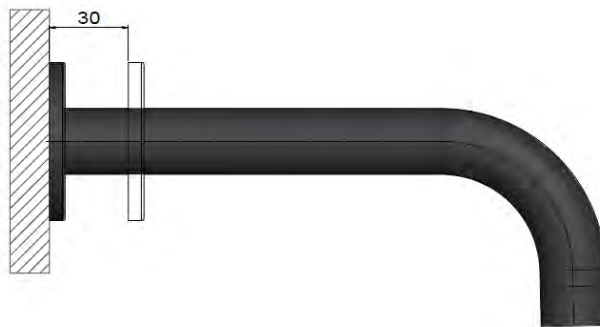

FEATURES

- 10 Year warranty
- Flow rate 25L p/m
- European components and cartridge
- Solid brass construction
- Box Weight 0.37 kg
- 68mm long 1/2" threaded adapter included

CARE

- Do not install tapware using any form of acetone silicones.
- Do not apply physical items (such as tools) directly to product.
- Never use house-hold or commercial detergents, citrus based cleaners, or abrasive cleaners.
- Clean using a mild washing soap solution rinsed, and dry with a soft cloth.
- Check for any product defects before installation.
- Refer to the installation manual for correct installation.

SPECIFICATIONS

TOLERANCE

FLOW RATE GRAPH

CREDENTIALS

- Watermark AS/NZS3718WMKA25013

EXPLODED VIEW

NO.	Part
1	Back plate
2	O-ring
3	Spout
4	O-ring
5	Aerator
6	Aerator Case

MW07TS-FIN