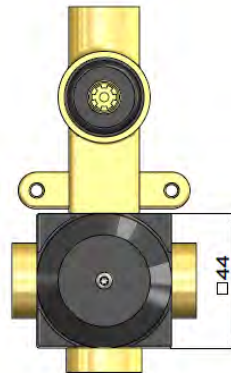

FEATURES

- 10 Year warranty
- Flow rate 25L p/m
- European components and cartridge
- Solid brass construction
- Box Weight 0.37 kg
- 68mm long 1/2" threaded adapter included

CARE

- Do not install tapware using any form of acetone silicones.
- Do not apply physical items (such as tools) directly to product.
- Never use house-hold or commercial detergents, citrus based cleaners, or abrasive cleaners.
- Clean using a mild washing soap solution rinsed, and dry with a soft cloth.
- Check for any product defects before installation.
- Refer to the installation manual for correct installation.

SPECIFICATIONS

TOLERANCES

FLOW RATE GRAPH

CREDENTIALS

- Watermark AS/NZS 3718WMKA25013

EXPLODED VIEW

MW27BDY

WALL DIVERTER CONCEALED PART

meir®

BRASS
MW27BDY

AVAILABLE
FINISHES

FEATURES

- 10 Year warranty
- Flow rate 18L p/m
- European components and cartridge
- Reinforced rubber seal and lining
- Solid brass construction

CARE

- Do not install tapware using any form of acetone silicones.
- Do not apply physical items (such as tools) directly to product.
- Never use house-hold or commercial detergents, citrus based cleaners, or abrasive cleaners.
- Clean using a mild washing soap solution rinsed, and dry with a soft cloth.
- Check for any product defects before installation.
- Refer to the installation manual for correct installation.

SPECIFICATIONS

TOLERANCES

WALL FINISH TOLERANCE

FLOW RATE GRAPH

CREDENTIALS

- Watermark AS/NZS 3718WMKA25013

EXPLODED VIEW

MZ06-R HAND SHOWER