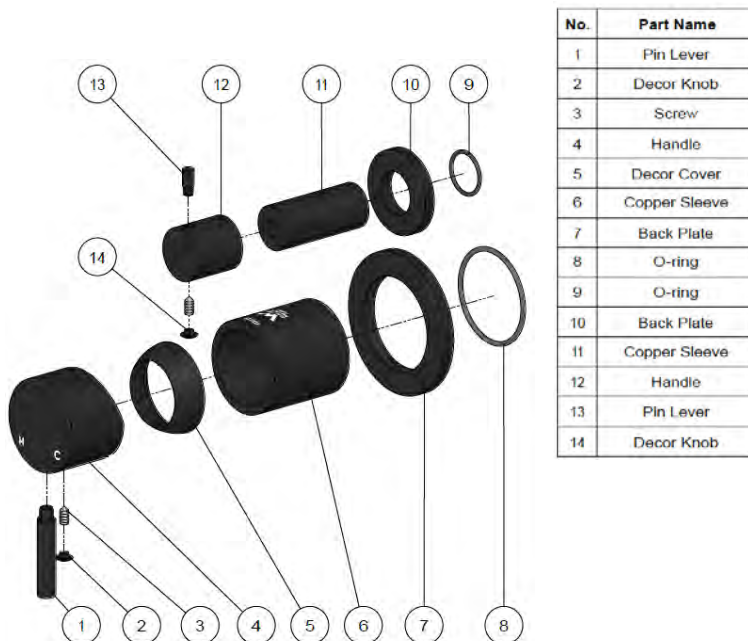

SPECIFICATIONS

TOLERANCES

FLOW RATE GRAPH

CREDENTIALS

- Watermark AS/NZS 3718WMKA25013

EXPLODED VIEW

MW27BDY

WALL DIVERTER CONCEALED PART

meir®

BRASS
MW27BDY

AVAILABLE
FINISHES

FEATURES

- 10 Year warranty
- Flow rate 18L p/m
- European components and cartridge
- Reinforced rubber seal and lining
- Solid brass construction

CARE

- Do not install tapware using any form of acetone silicones.
- Do not apply physical items (such as tools) directly to product.
- Never use house-hold or commercial detergents, citrus based cleaners, or abrasive cleaners.
- Clean using a mild washing soap solution rinsed, and dry with a soft cloth.
- Check for any product defects before installation.
- Refer to the installation manual for correct installation.