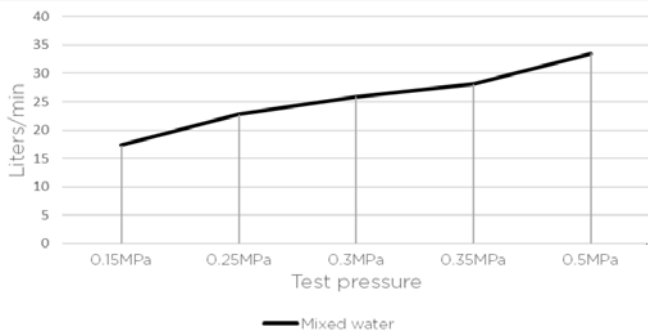

FEATURES

- 10 Year warranty
- Flow rate 25L p/m
- European components and cartridge
- Solid brass construction
- Box Weight 0.37 kg
- 68mm long 1/2" threaded adapter included

CARE

- Do not install tapware using any form of acetone silicones.
- Do not apply physical items (such as tools) directly to product.
- Never use house-hold or commercial detergents, citrus based cleaners, or abrasive cleaners.
- Clean using a mild washing soap solution rinsed, and dry with a soft cloth.
- Check for any product defects before installation.
- Refer to the installation manual for correct installation.

SPECIFICATIONS

TOLERANCE

FLOW RATE GRAPH

CREDENTIALS

- Watermark AS/NZS3718WMKA25013

EXPLODED VIEW

NO.	Part
1	Back plate
2	O-ring
3	Spout
4	O-ring
5	Aerator
6	Aerator Case

MW07TS-FIN