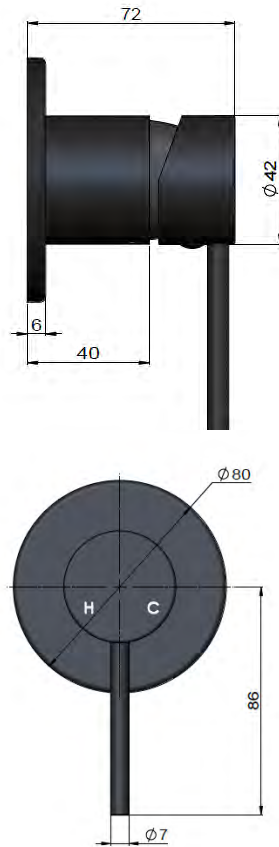

SPECIFICATIONS