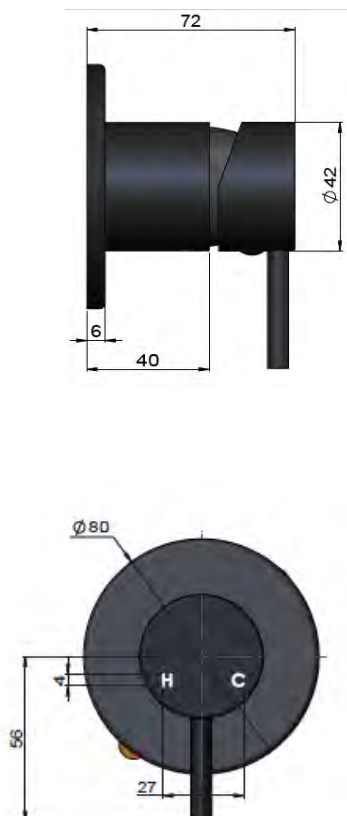

SPECIFICATIONS