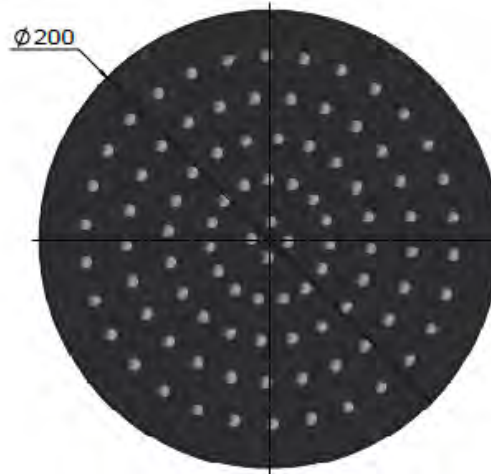

SPECIFICATIONS