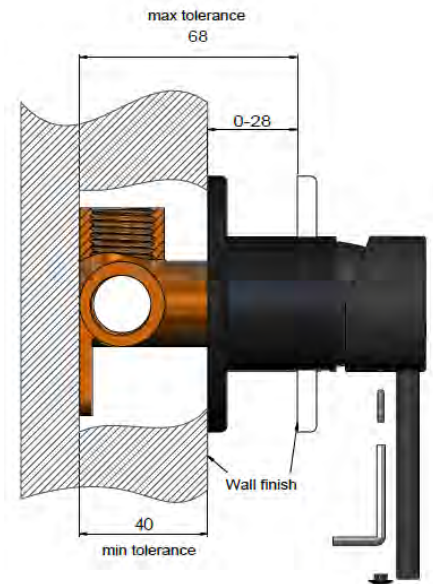

TOLERANCES