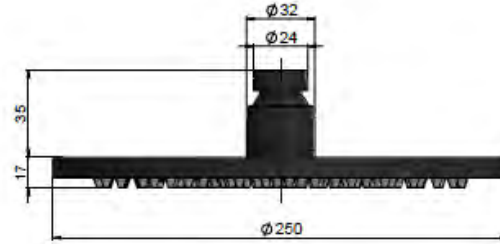

SPECIFICATIONS