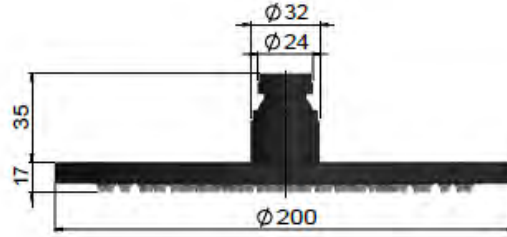

SPECIFICATIONS