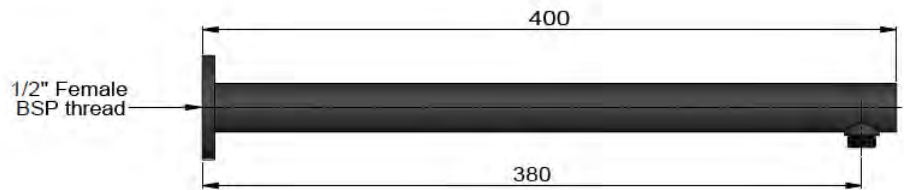

SPECIFICATIONS