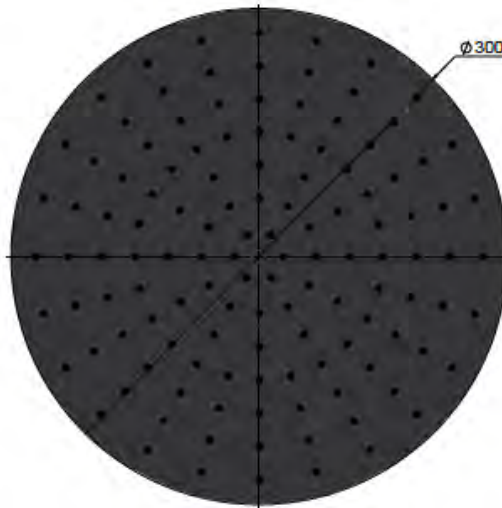

SPECIFICATIONS

FLOW RATE GRAPH

CREDENTIALS

- Watermark AS/NZS3718WMKA25013
- Wels Rated 3 Star

EXPLODED VIEW

No.	Part Name
1	Strainer
2	Flow Controller
3	Nut
4	Wearing Ring
5	Universal Ball
6	Wearing Ring
7	Screw
8	Connet Nut
9	O-ring
10	Cover Plate
11	Connector
12	Rubber Gasket
13	Plate