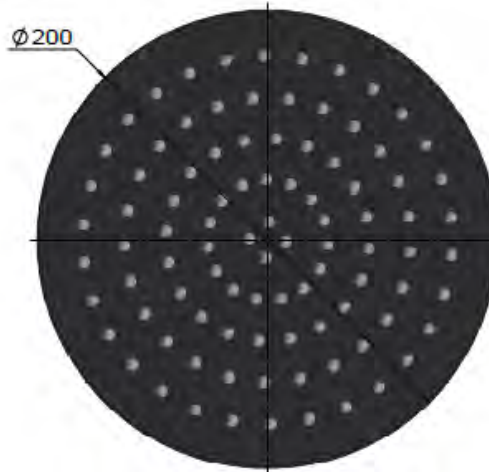

SPECIFICATIONS

FLOW RATE GRAPH

CREDENTIALS

- Watermark AS/NZS3718WMKA25013
- Wels Rated 3 Star

EXPLODED VIEW

No.	Part Name
1	Strainer
2	Flow Controller
3	Nut
4	Wearing Ring
5	Universal Ball
6	Wearing Ring
7	Screw
8	Connet Nut
9	O-ring
10	Cover Plate
11	Connector
12	Rubber Gasket
13	Plate