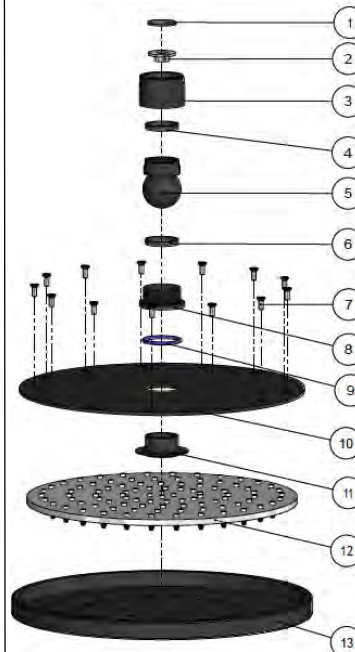

SPECIFICATIONS

EXPLODED VIEW

Item	Description
1	Back plate
2	O-ring
3	Shower arm
4	Flat washer
5	Connector

MH04 SHOWER ROSE

meir®

MATTE BLACK
MH04

CHROME
MH04-C

CHAMPAGNE
MH04-CH

SPECIFICATIONS

FLOW RATE GRAPH

CREDENTIALS

- Watermark AS/NZS3718WMKA25013
- Wels Rated 3 Star

EXPLODED VIEW

No.	Part Name
1	Strainer
2	Flow Controller
3	Nut
4	Wearing Ring
5	Universal Ball
6	Wearing Ring
7	Screw
8	Connet Nut
9	O-ring
10	Cover Plate
11	Connector
12	Rubber Gasket
13	Plate

meir®

EXPLODED VIEW

No	Part Name
1	Cover
2	Fixed Block
3	Body
4	Spray Plate
5	Controller
6	Shower Hose
7	Elbow
8	Base
9	Screw
10	Fixed Seat
11	Base
12	Handle Shower
13	Shower Rail