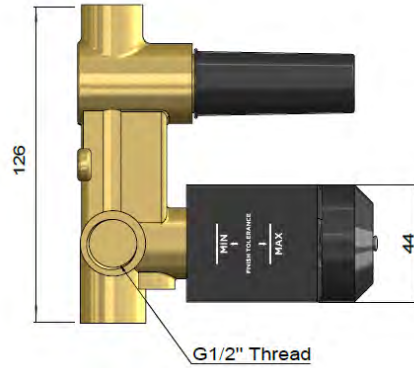

SPECIFICATIONS