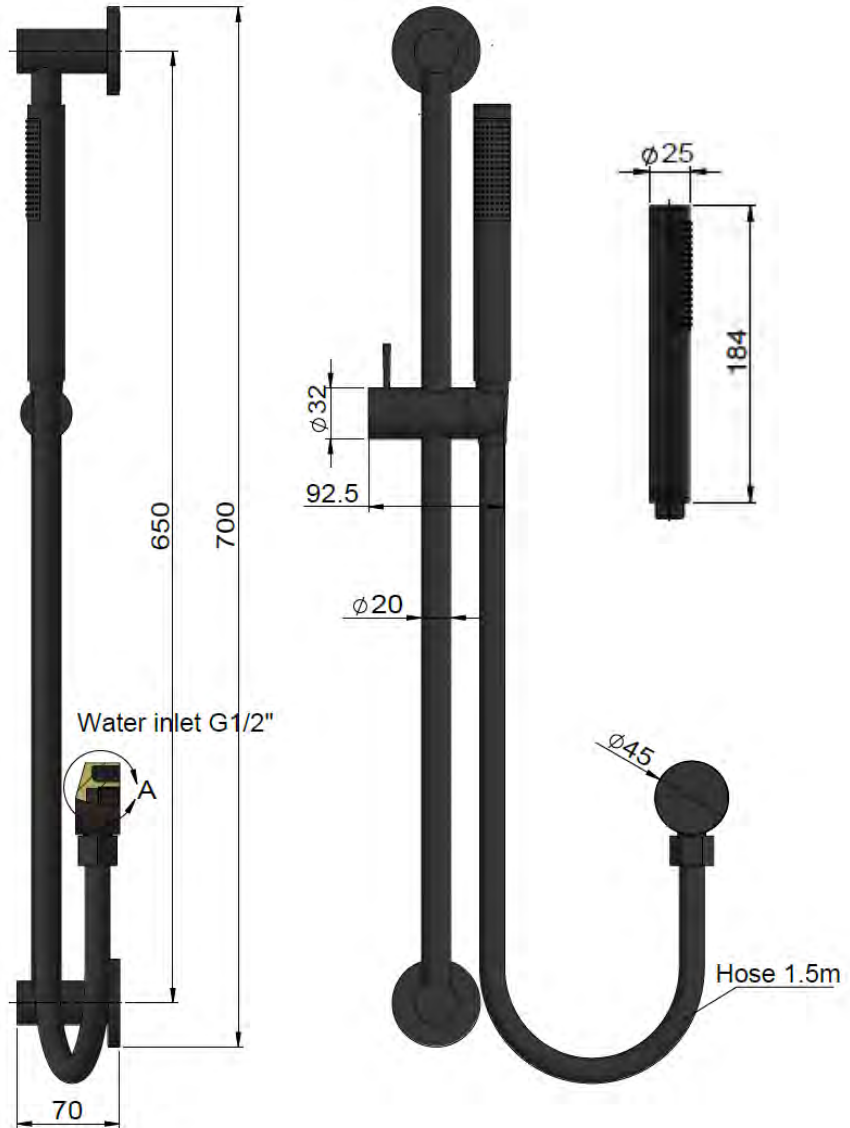

FEATURES

- 10 Year warranty
- Flow rate 6 L p/m
- European components and cartridge
- Solid brass construction
- Box Weight 2 kg
- 68mm long 1/2" threaded adapter included

CARE

- Do not install tapware using any form of acetone silicones.
- Do not apply physical items (such as tools) directly to product.
- Never use house-hold or commercial detergents, citrus based cleaners, or abrasive cleaners.
- Clean using a mild washing soap solution rinsed, and dry with a soft cloth.
- Check for any product defects before installation.
- Refer to the installation manual for correct installation.

CREDENTIALS

- Watermark AS/NZS3718WMKA25013
- Wels Rated 3 Star

SPECIFICATIONS

FLOW RATE GRAPH

TOLERANCES

Max thread depth

MZ0402-R

HAND SHOWER RAIL