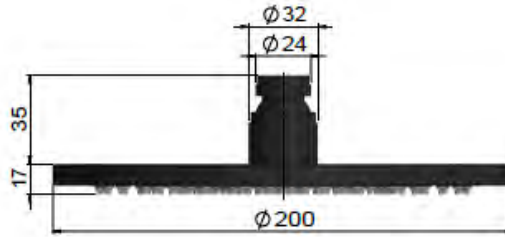

SPECIFICATIONS