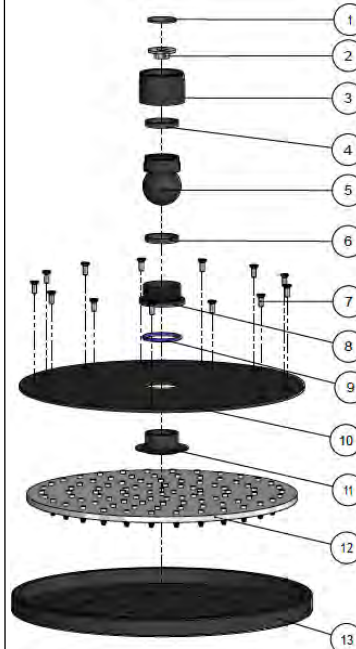

SPECIFICATIONS

FLOW RATE GRAPH

CREDENTIALS

- Watermark AS/NZS3718WMKA25013
- Wels Rated 3 Star

EXPLODED VIEW

No.	Part Name
1	Strainer
2	Flow Controller
3	Nut
4	Wearing Ring
5	Universal Ball
6	Wearing Ring
7	Screw
8	Connet Nut
9	O-ring
10	Cover Plate
11	Connector
12	Rubber Gasket
13	Plate