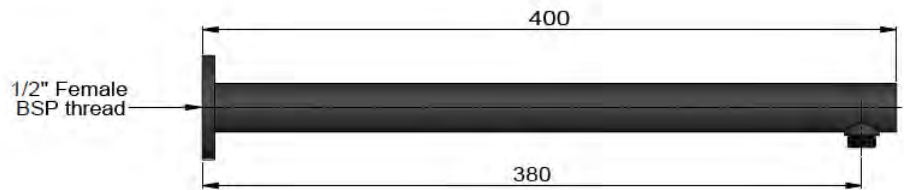

SPECIFICATIONS

EXPLODED VIEW

Item	Description
1	Back plate
2	O-ring
3	Shower arm
4	Flat washer
5	Connector

MH04 SHOWER ROSE

meir®

MATTE BLACK
MH04

CHROME
MH04-C

CHAMPAGNE
MH04-CH