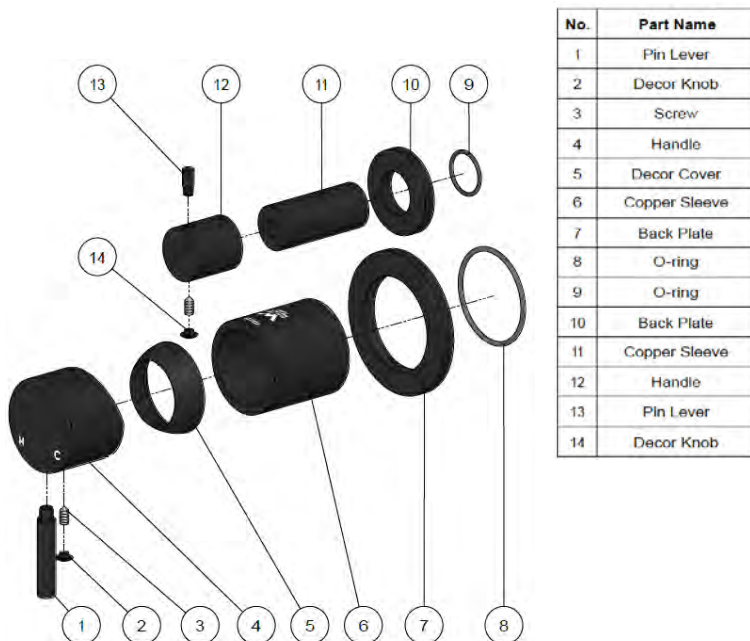

SPECIFICATIONS

TOLERANCES

FLOW RATE GRAPH

CREDENTIALS

- Watermark AS/NZS 3718WMKA25013

EXPLODED VIEW

MW27BDY

WALL DIVERTER CONCEALED PART