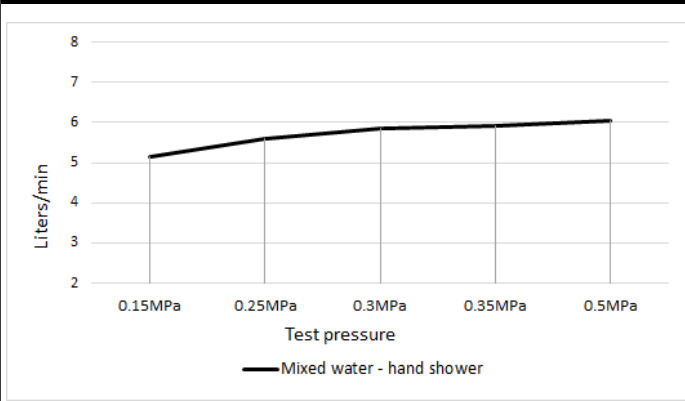

FLOW RATE GRAPH