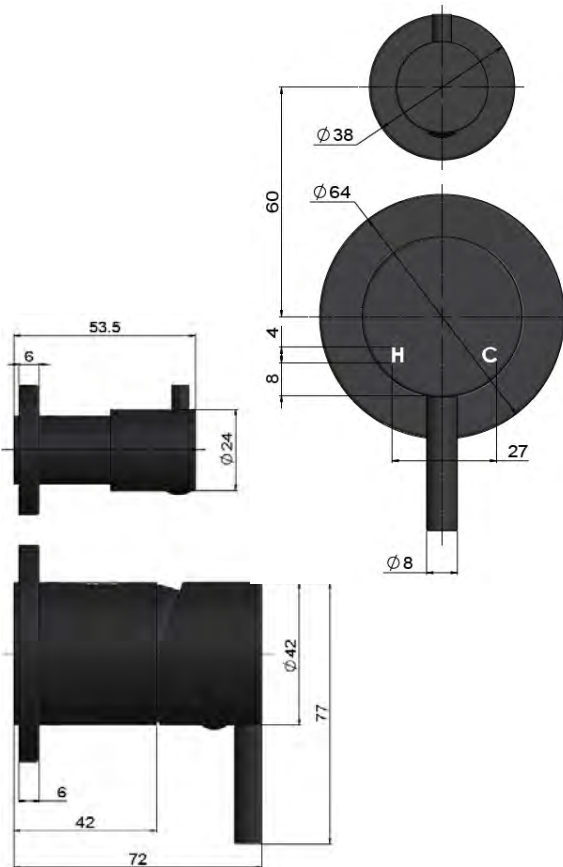

SPECIFICATIONS

FLOW RATE GRAPH

CREDENTIALS

- Watermark AS/NZS3718WMKA25013
- Wels Rated 3 Star

EXPLODED VIEW

No.	Part Name
1	Strainer
2	Flow Controller
3	Nut
4	Wearing Ring
5	Universal Ball
6	Wearing Ring
7	Screw
8	Connet Nut
9	O-ring
10	Cover Plate
11	Connector
12	Rubber Gasket
13	Plate

**AVAILABLE
FINISHES**

FEATURES

- 10 Year warranty
- Flow rate 18L p/m
- European components and cartridge
- Reinforced rubber seal and lining
- Solid brass construction

CARE

- Do not install tapware using any form of acetone silicones.
- Do not apply physical items (such as tools) directly to product.
- Never use house-hold or commercial detergents, citrus based cleaners, or abrasive cleaners.
- Clean using a mild washing soap solution rinsed, and dry with a soft cloth.
- Check for any product defects before installation.
- Refer to the installation manual for correct installation.

SPECIFICATIONS

TOLERANCES

FLOW RATE GRAPH

CREDENTIALS

- Watermark AS/NZS 3718WMKA25013

EXPLODED VIEW

MW27BDY

WALL DIVERTER CONCEALED PART