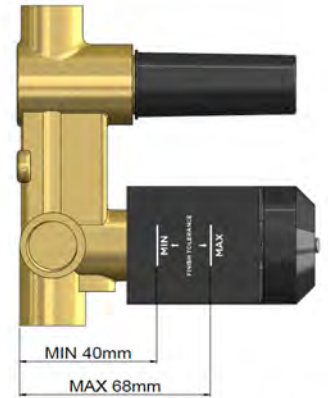

TOLERANCES