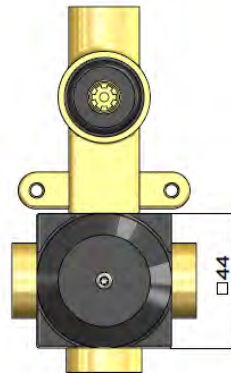

SPECIFICATIONS

FLOW RATE GRAPH

CREDENTIALS

- Watermark AS/NZS3718WMKA25013
- Wels Rated 3 Star

EXPLODED VIEW

No.	Part Name
1	Strainer
2	Flow Controller
3	Nut
4	Wearing Ring
5	Universal Ball
6	Wearing Ring
7	Screw
8	Connet Nut
9	O-ring
10	Cover Plate
11	Connector
12	Rubber Gasket
13	Plate

SPECIFICATIONS

TOLERANCES

FLOW RATE GRAPH

CREDENTIALS

- Watermark AS/NZS 3718WMKA25013

EXPLODED VIEW

MW27BDY

WALL DIVERTER CONCEALED PART

meir®

BRASS
MW27BDY

AVAILABLE
FINISHES

FEATURES

- 10 Year warranty
- Flow rate 18L p/m
- European components and cartridge
- Reinforced rubber seal and lining
- Solid brass construction

CARE

- Do not install tapware using any form of acetone silicones.
- Do not apply physical items (such as tools) directly to product.
- Never use house-hold or commercial detergents, citrus based cleaners, or abrasive cleaners.
- Clean using a mild washing soap solution rinsed, and dry with a soft cloth.
- Check for any product defects before installation.
- Refer to the installation manual for correct installation.

SPECIFICATIONS

TOLERANCES

WALL FINISH TOLERANCE

FLOW RATE GRAPH

CREDENTIALS

- Watermark AS/NZS 3718WMKA25013

EXPLODED VIEW

MZ0402-R