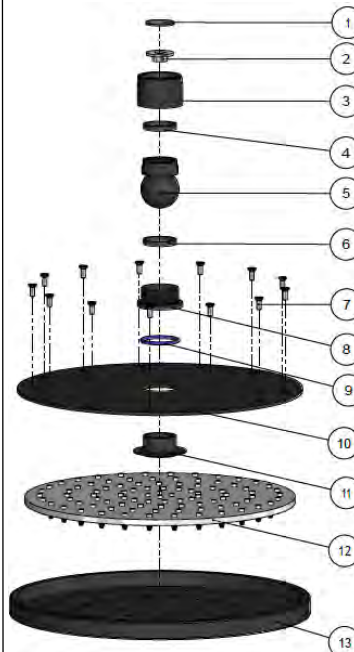

SPECIFICATIONS

FLOW RATE GRAPH

CREDENTIALS

- Watermark AS/NZS3718WMKA25013
- Wels Rated 3 Star

EXPLODED VIEW

No.	Part Name
1	Strainer
2	Flow Controller
3	Nut
4	Wearing Ring
5	Universal Ball
6	Wearing Ring
7	Screw
8	Connet Nut
9	O-ring
10	Cover Plate
11	Connector
12	Rubber Gasket
13	Plate

**AVAILABLE
FINISHES**

FEATURES

- 10 Year warranty
- Flow rate 18L p/m
- European components and cartridge
- Reinforced rubber seal and lining
- Solid brass construction

CARE

- Do not install tapware using any form of acetone silicones.
- Do not apply physical items (such as tools) directly to product.
- Never use house-hold or commercial detergents, citrus based cleaners, or abrasive cleaners.
- Clean using a mild washing soap solution rinsed, and dry with a soft cloth.
- Check for any product defects before installation.
- Refer to the installation manual for correct installation.