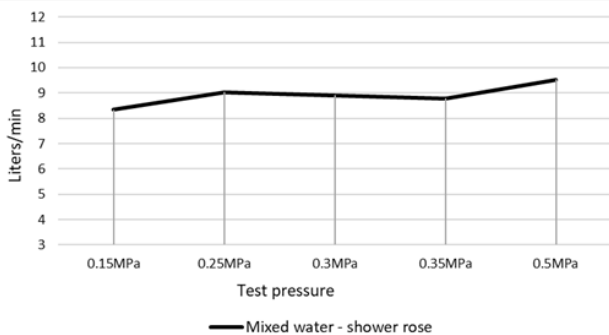

FLOW RATE GRAPH

CREDENTIALS

- Watermark AS/NZS3718WMKA25013
- Wels Rated 3 Star