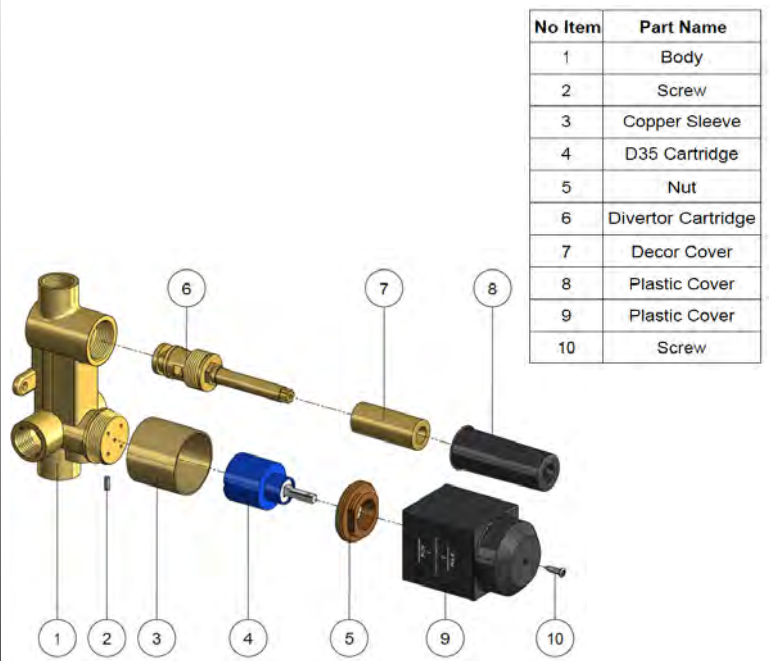

SPECIFICATIONS

TOLERANCES

WALL FINISH TOLERANCE

FLOW RATE GRAPH

CREDENTIALS

- Watermark AS/NZS 3718WMKA25013

EXPLODED VIEW

MZ0402-R