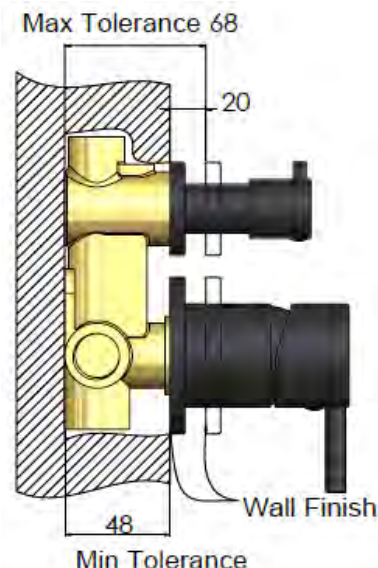

SPECIFICATIONS

FLOW RATE GRAPH

CREDENTIALS

- Watermark AS/NZS3718WMKA25013
- Wels Rated 3 Star

EXPLODED VIEW

No.	Part Name
1	Strainer
2	Flow Controller
3	Nut
4	Wearing Ring
5	Universal Ball
6	Wearing Ring
7	Screw
8	Connet Nut
9	O-ring
10	Cover Plate
11	Connector
12	Rubber Gasket
13	Plate

**AVAILABLE
FINISHES**

FEATURES

- 10 Year warranty
- Flow rate 18L p/m
- European components and cartridge
- Reinforced rubber seal and lining
- Solid brass construction

CARE

- Do not install tapware using any form of acetone silicones.
- Do not apply physical items (such as tools) directly to product.
- Never use house-hold or commercial detergents, citrus based cleaners, or abrasive cleaners.
- Clean using a mild washing soap solution rinsed, and dry with a soft cloth.
- Check for any product defects before installation.
- Refer to the installation manual for correct installation.

SPECIFICATIONS

TOLERANCES

FLOW RATE GRAPH

CREDENTIALS

- Watermark AS/NZS 3718WMKA25013

EXPLODED VIEW

MW27BDY

WALL DIVERTER CONCEALED PART

meir®

BRASS
MW27BDY

AVAILABLE
FINISHES

FEATURES

- 10 Year warranty
- Flow rate 18L p/m
- European components and cartridge
- Reinforced rubber seal and lining
- Solid brass construction

CARE

- Do not install tapware using any form of acetone silicones.
- Do not apply physical items (such as tools) directly to product.
- Never use house-hold or commercial detergents, citrus based cleaners, or abrasive cleaners.
- Clean using a mild washing soap solution rinsed, and dry with a soft cloth.
- Check for any product defects before installation.
- Refer to the installation manual for correct installation.