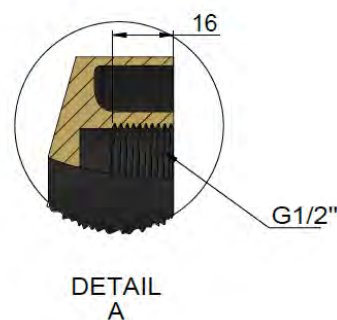

CREDENTIALS

- Watermark AS/NZS3718WMKA25013
- Wels Rated 3 Star

SPECIFICATIONS

FLOW RATE GRAPH

TOLERANCES

Max thread depth

MZ0402-R

HAND SHOWER RAIL