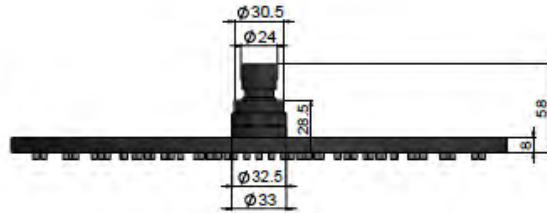

SPECIFICATIONS