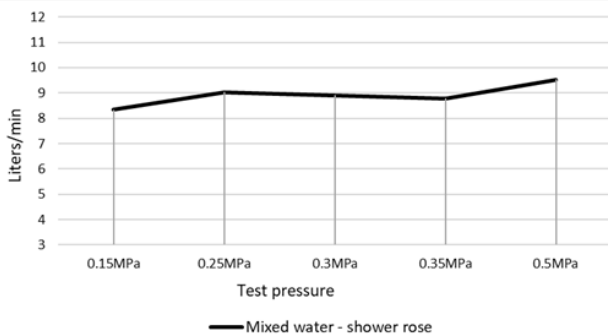

FLOW RATE GRAPH