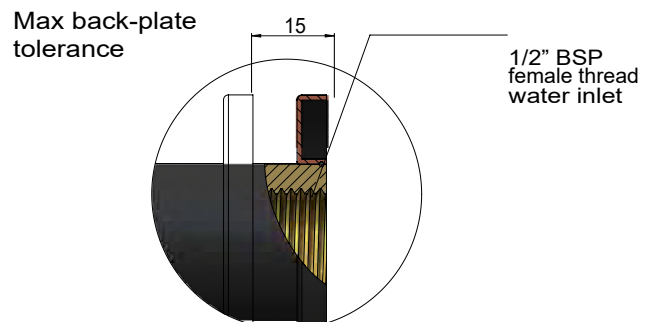

TOLERANCES