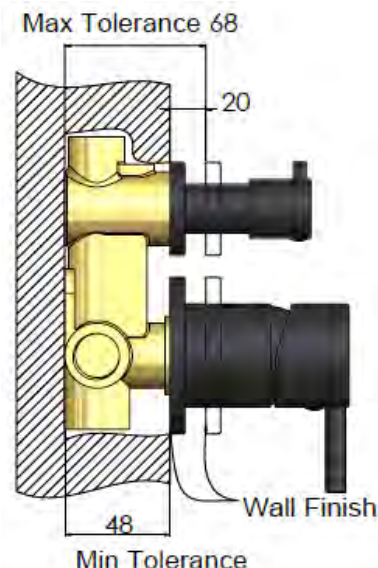

TOLERANCES