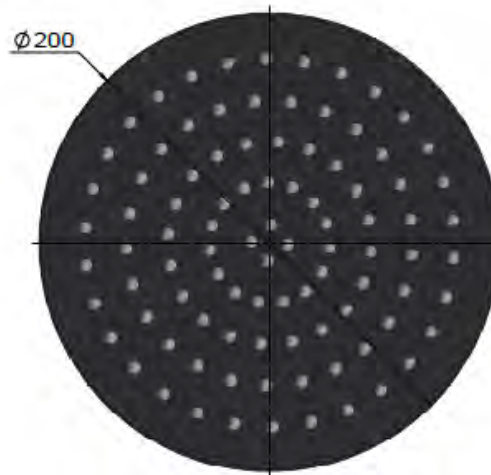

SPECIFICATIONS

FLOW RATE GRAPH

CREDENTIALS

- Watermark AS/NZS3718WMKA25013
- Wels Rated 3 Star

EXPLODED VIEW

No.	Part Name
1	Strainer
2	Flow Controller
3	Nut
4	Wearing Ring
5	Universal Ball
6	Wearing Ring
7	Screw
8	Connet Nut
9	O-ring
10	Cover Plate
11	Connector
12	Rubber Gasket
13	Plate