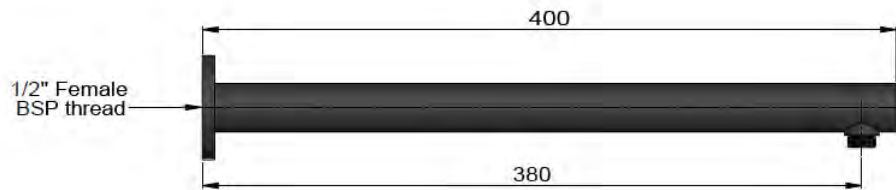

SPECIFICATIONS

EXPLODED VIEW

Item	Description
1	Back plate
2	O-ring
3	Shower arm
4	Flat washer
5	Connector

MH04 SHOWER ROSE

meir®

MATTE BLACK
MH04

CHROME
MH04-C

CHAMPAGNE
MH04-CH