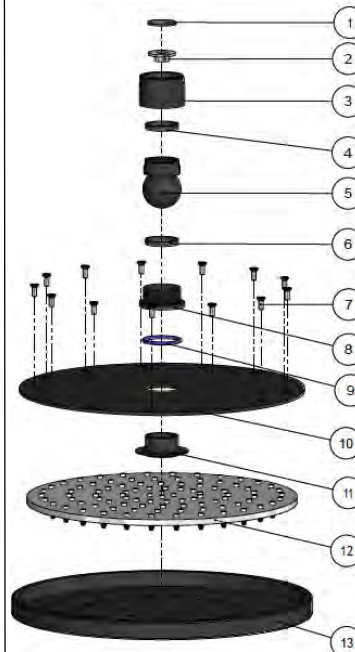

SPECIFICATIONS

EXPLODED VIEW

Item	Description
1	Back plate
2	O-ring
3	Shower arm
4	Flat washer
5	Connector

MH04 SHOWER ROSE

meir®

MATTE BLACK
MH04

CHROME
MH04-C

CHAMPAGNE
MH04-CH

SPECIFICATIONS

FLOW RATE GRAPH

CREDENTIALS

- Watermark AS/NZS3718WMKA25013
- Wels Rated 3 Star

EXPLODED VIEW

No.	Part Name
1	Strainer
2	Flow Controller
3	Nut
4	Wearing Ring
5	Universal Ball
6	Wearing Ring
7	Screw
8	Connet Nut
9	O-ring
10	Cover Plate
11	Connector
12	Rubber Gasket
13	Plate