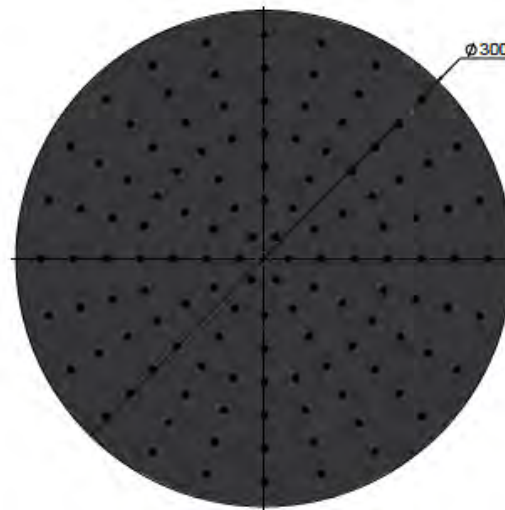

SPECIFICATIONS

FLOW RATE GRAPH

EXPLODED VIEW

No.	Part Name
1	Strainer
2	Flow Controller
3	Nut
4	Wearing Ring
5	Universal Ball
6	Wearing Ring
7	Screw
8	Connet Nut
9	O-ring
10	Cover Plate
11	Connector
12	Rubber Gasket
13	Plate