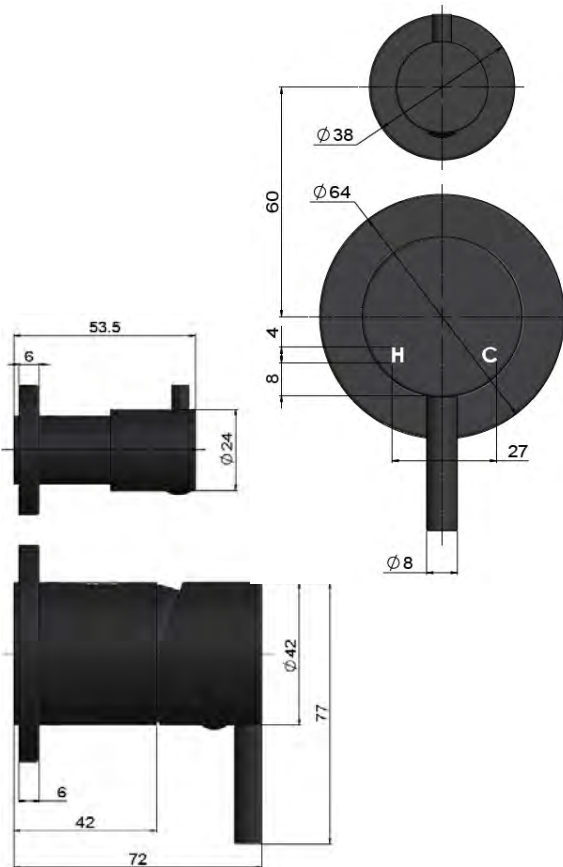

SPECIFICATIONS