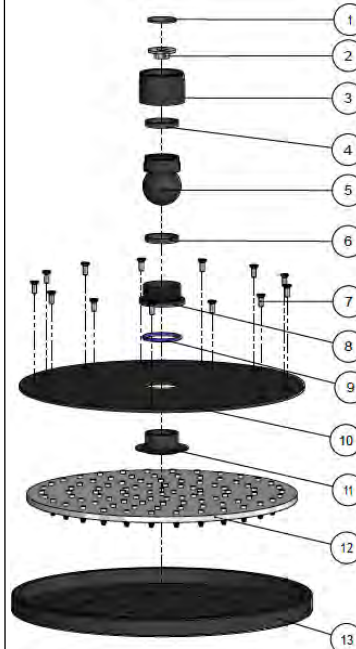

SPECIFICATIONS

FLOW RATE GRAPH

CREDENTIALS

- Watermark AS/NZS3718WMKA25013
- Wels Rated 3 Star

EXPLODED VIEW

No.	Part Name
1	Strainer
2	Flow Controller
3	Nut
4	Wearing Ring
5	Universal Ball
6	Wearing Ring
7	Screw
8	Connet Nut
9	O-ring
10	Cover Plate
11	Connector
12	Rubber Gasket
13	Plate

SPECIFICATIONS

FLOW RATE GRAPH

EXPLODED VIEW

No.	Part Name
1	Strainer
2	Flow Controller
3	Nut
4	Wearing Ring
5	Universal Ball
6	Wearing Ring
7	Screw
8	Connet Nut
9	O-ring
10	Cover Plate
11	Connector
12	Rubber Gasket
13	Plate