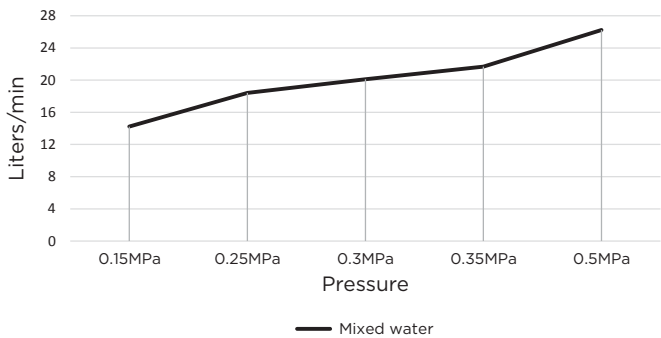

SPECIFICATIONS

TOLERANCES

WALL FINISH TOLERANCE

FLOW RATE GRAPH

CREDENTIALS

- Watermark AS/NZS 3718WMKA25013

EXPLODED VIEW

MZ06-R HAND SHOWER