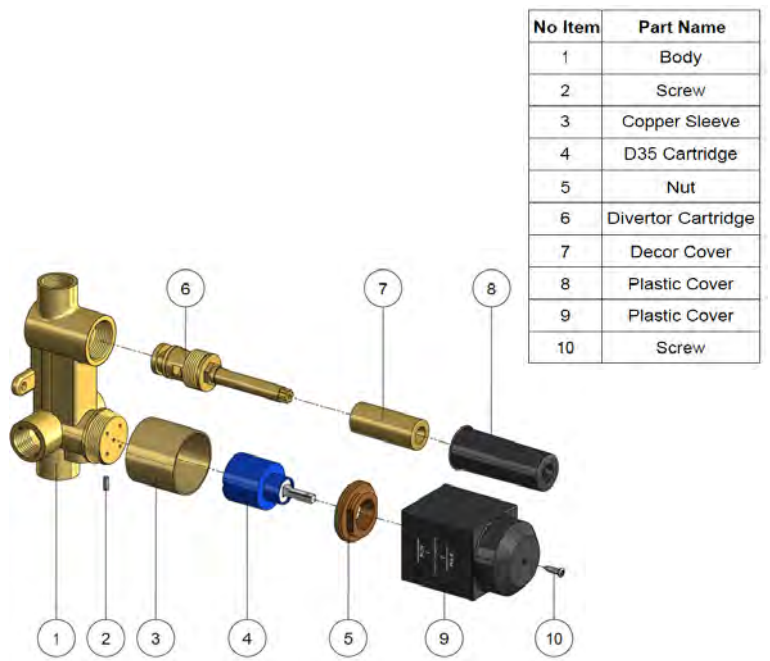

SPECIFICATIONS

TOLERANCES

WALL FINISH TOLERANCE

FLOW RATE GRAPH

CREDENTIALS

- Watermark AS/NZS 3718WMKA25013

EXPLODED VIEW

MZ06-R HAND SHOWER