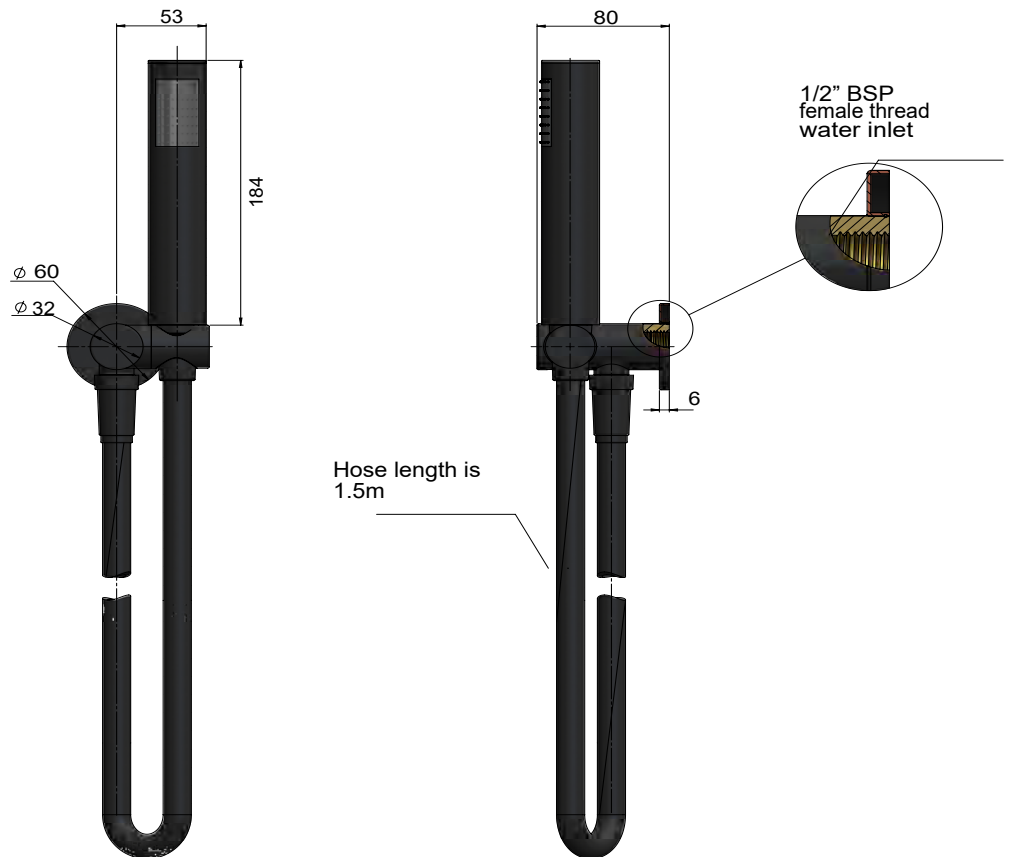

SPECIFICATIONS