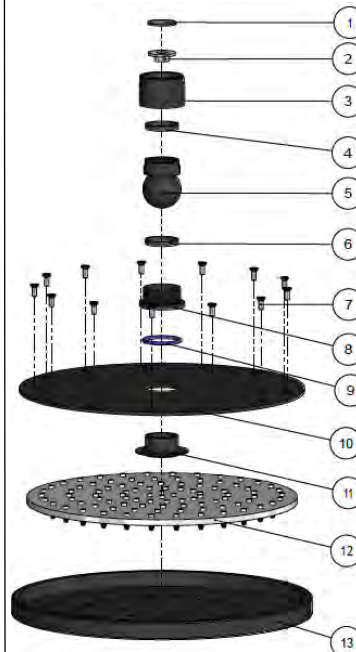

**AVAILABLE
FINISHES**

FEATURES

- 10 Year warranty
- Flow rate 9L p/m
- Solid Brass construction
- Box Weight 2.0 Kg

CARE

- Do not install tapware using any form of acetone silicones.
- Do not apply physical items (such as tools) directly to product.
- Never use house-hold or commercial detergents, citrus based cleaners, or abrasive cleaners.
- Clean using a mild washing soap solution rinsed, and dry with a soft cloth.
- Check for any product defects before installation.
- Refer to the installation manual for correct installation.

SPECIFICATIONS

FLOW RATE GRAPH

EXPLODED VIEW

No.	Part Name
1	Strainer
2	Flow Controller
3	Nut
4	Wearing Ring
5	Universal Ball
6	Wearing Ring
7	Screw
8	Connet Nut
9	O-ring
10	Cover Plate
11	Connector
12	Rubber Gasket
13	Plate