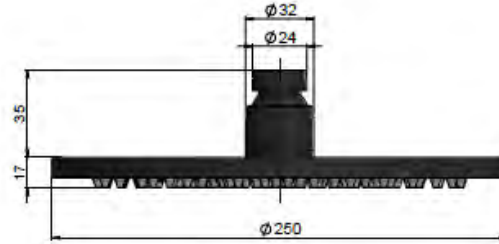

SPECIFICATIONS