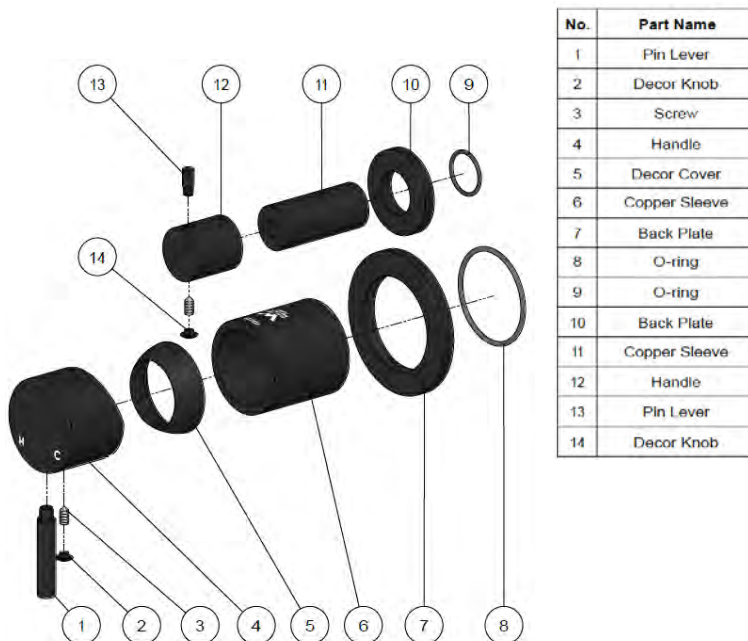

SPECIFICATIONS

TOLERANCES

FLOW RATE GRAPH

CREDENTIALS

- Watermark AS/NZS 3718WMKA25013

EXPLODED VIEW

MW27BDY

WALL DIVERTER CONCEALED PART