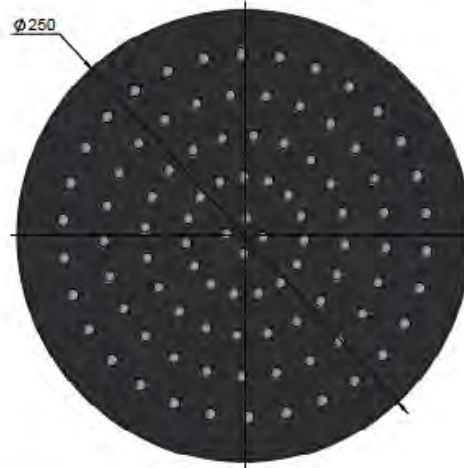

SPECIFICATIONS