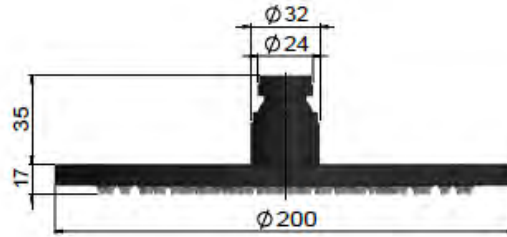

SPECIFICATIONS