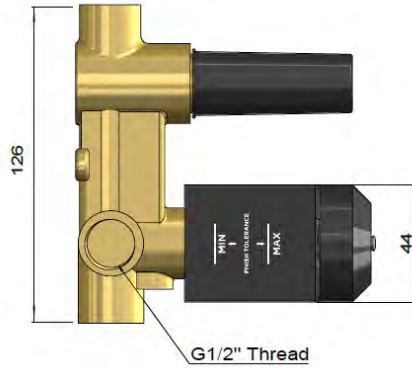

SPECIFICATIONS