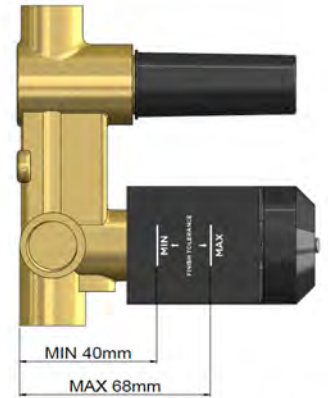

SPECIFICATIONS

TOLERANCES

FLOW RATE GRAPH

CREDENTIALS

- Watermark AS/NZS 3718WMKA25013

EXPLODED VIEW

MW27BDY

WALL DIVERTER CONCEALED PART

meir®

BRASS
MW27BDY

AVAILABLE
FINISHES

FEATURES

- 10 Year warranty
- Flow rate 18L p/m
- European components and cartridge
- Reinforced rubber seal and lining
- Solid brass construction

CARE

- Do not install tapware using any form of acetone silicones.
- Do not apply physical items (such as tools) directly to product.
- Never use house-hold or commercial detergents, citrus based cleaners, or abrasive cleaners.
- Clean using a mild washing soap solution rinsed, and dry with a soft cloth.
- Check for any product defects before installation.
- Refer to the installation manual for correct installation.

SPECIFICATIONS

TOLERANCES

WALL FINISH TOLERANCE

FLOW RATE GRAPH

CREDENTIALS

- Watermark AS/NZS 3718WMKA25013

EXPLODED VIEW

MZ06-R HAND SHOWER