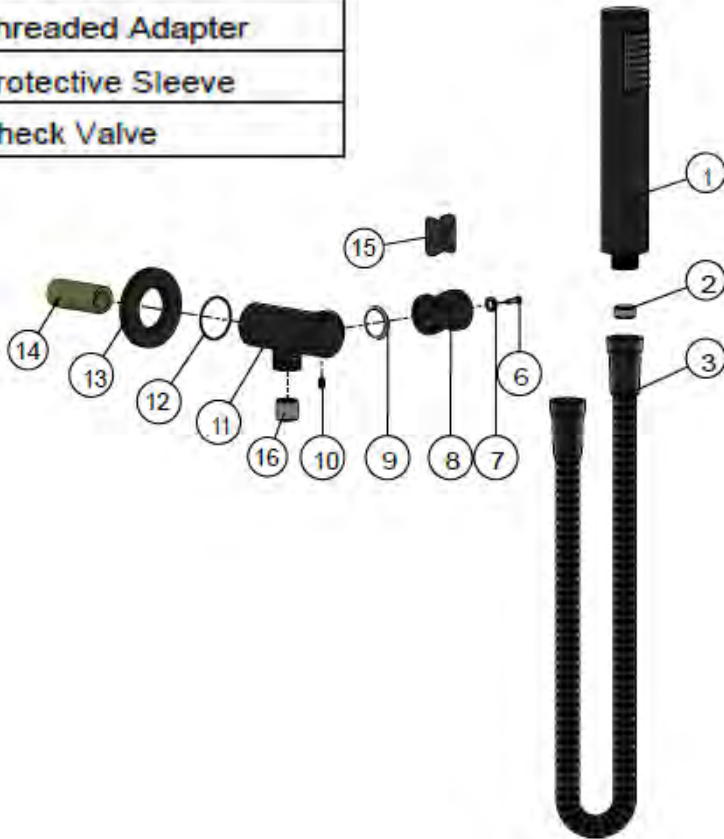

- 10 Year warranty
- Flow rate **6 L p/m**
- Solid brass construction
- Box Weight **1.06 kg**
- 68mm long 1/2" threaded adapter included

CARE

- Do not install tapware using any form of acetone silicones.
- Do not apply physical items (such as tools) directly to product.
- Never use house-hold or commercial detergents, citrus based cleaners, or abrasive cleaners.
- Clean using a mild washing soap solution rinsed, and dry with a soft cloth.
- Check for any product defects before installation.
- Refer to the installation manual for correct installation.

EXPLODED VIEW

NO.	Part Number
1	Handle Shower
2	Water Flow Controller
3	Shower Hose
6	Screw
7	Wear Ring
8	Bracket
9	Wear Ring
10	Screw
11	Bracket Base
12	O-Ring
13	Back Plate
14	Threaded Adapter
15	Protective Sleeve
16	Check Valve