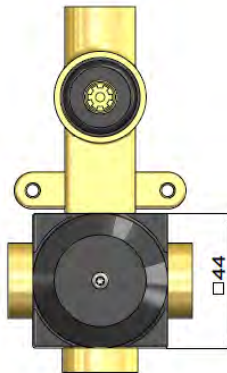

SPECIFICATIONS

TOLERANCES

FLOW RATE GRAPH

CREDENTIALS

- Watermark AS/NZS 3718WMKA25013

EXPLODED VIEW

MW27BDY

WALL DIVERTER CONCEALED PART

meir®

BRASS
MW27BDY

AVAILABLE
FINISHES

FEATURES

- 10 Year warranty
- Flow rate 18L p/m
- European components and cartridge
- Reinforced rubber seal and lining
- Solid brass construction

CARE

- Do not install tapware using any form of acetone silicones.
- Do not apply physical items (such as tools) directly to product.
- Never use house-hold or commercial detergents, citrus based cleaners, or abrasive cleaners.
- Clean using a mild washing soap solution rinsed, and dry with a soft cloth.
- Check for any product defects before installation.
- Refer to the installation manual for correct installation.

SPECIFICATIONS

TOLERANCES

WALL FINISH TOLERANCE

FLOW RATE GRAPH

CREDENTIALS

- Watermark AS/NZS 3718WMKA25013

EXPLODED VIEW

MZ06-R HAND SHOWER