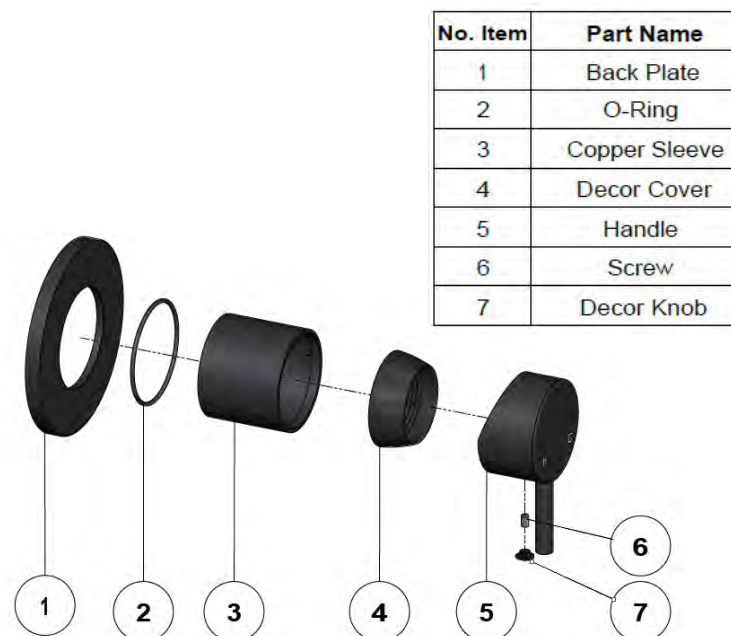

SPECIFICATIONS

TOLERANCES

FLOW RATE GRAPH

CREDENTIALS

- Watermark AS/NZS 3718WMKA25013

EXPLODED VIEW

MW03-FIN

WALL MIXER FINISH KIT