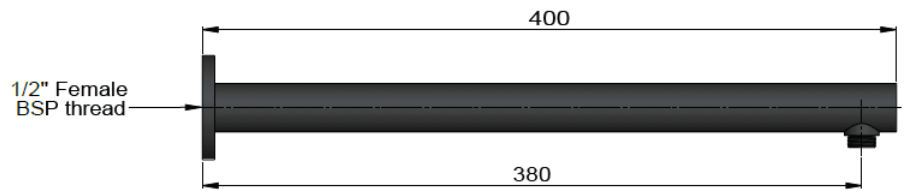

SPECIFICATIONS

EXPLODED VIEW

Item	Description
1	Back plate
2	O-ring
3	Shower arm
4	Flat washer
5	Connector

MH04 SHOWER ROSE

meir®

MATTE BLACK
MH04

CHROME
MH04-C

CHAMPAGNE
MH04-CH