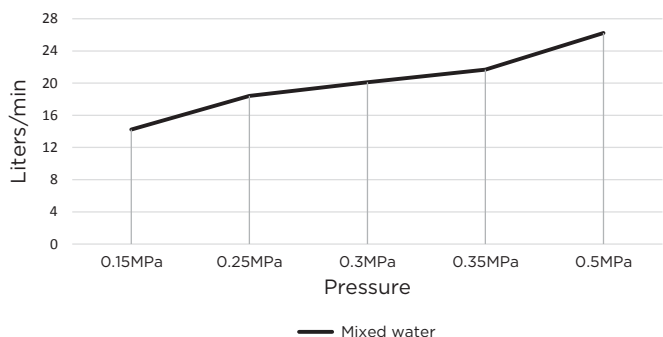

SPECIFICATIONS

TOLERANCES

WALL FINISH TOLERANCE

FLOW RATE GRAPH

CREDENTIALS

- Watermark AS/NZS 3718WMKA25013

EXPLODED VIEW

MZ06-R HAND SHOWER