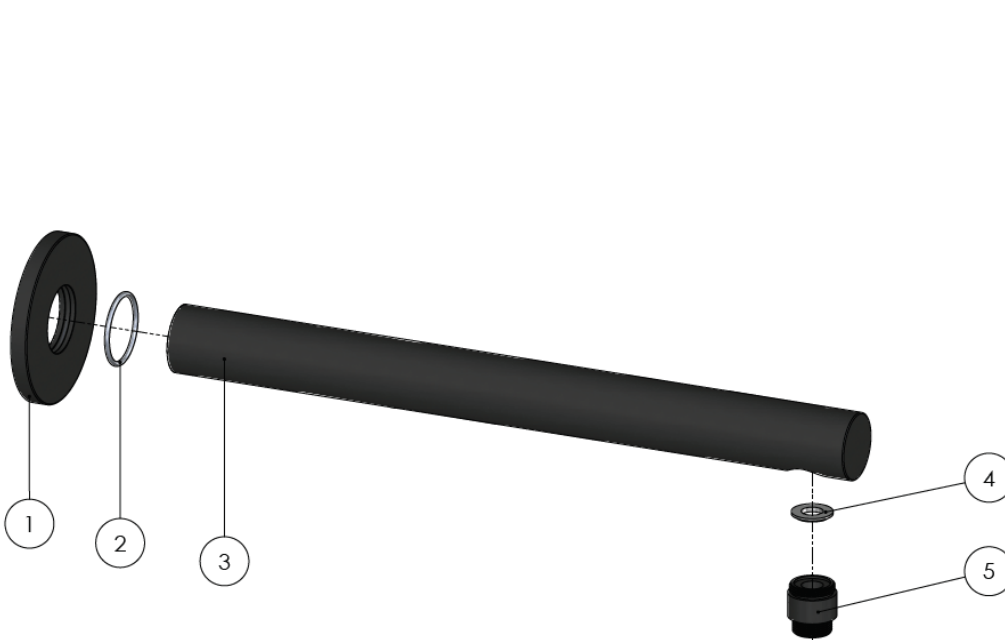

FEATURES

- 10 Year warranty
- Solid brass construction
- Box Weight **0.7kg**
- 68mm long 1/2" threaded adapter included

CARE

- Do not install tapware using any form of acetone silicones.
- Do not apply physical items (such as tools) directly to product.
- Never use house-hold or commercial detergents, citrus based cleaners, or abrasive cleaners.
- Clean using a mild washing soap solution rinsed, and dry with a soft cloth.
- Check for any product defects before installation.
- Refer to the installation manual for correct installation.

SPECIFICATIONS

EXPLODED VIEW

Item	Description
1	Back plate
2	O-ring
3	Shower arm
4	Flat washer
5	Connector

MH04 SHOWER ROSE

meir®

MATTE BLACK
MH04

CHROME
MH04-C

CHAMPAGNE
MH04-CH