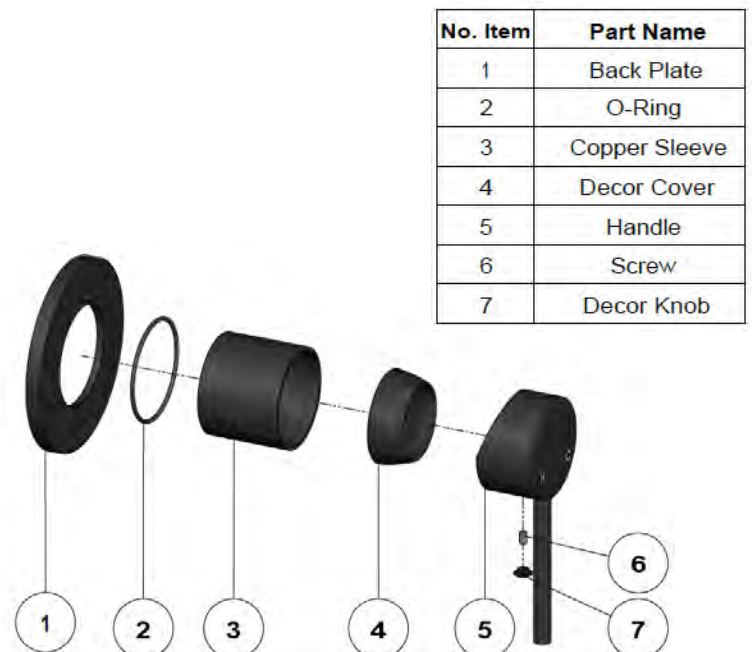

SPECIFICATIONS

TOLERANCES

FLOW RATE GRAPH

CREDENTIALS

- Watermark AS/NZS 3718WMKA25013

EXPLODED VIEW

MW13BDY

WALL MIXER CONCEALED BODY