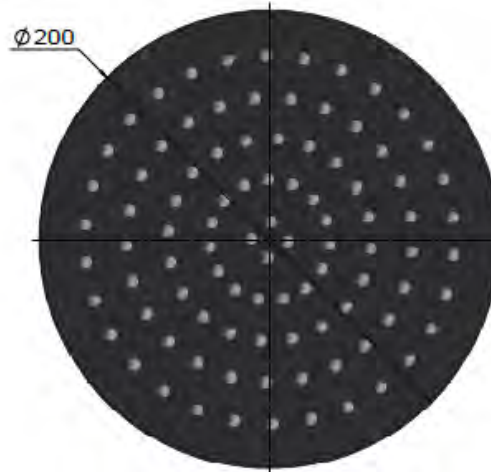

SPECIFICATIONS

FLOW RATE GRAPH

CREDENTIALS

- Watermark AS/NZS3718WMKA25013
- Wels Rated 3 Star

EXPLODED VIEW

No.	Part Name
1	Strainer
2	Flow Controller
3	Nut
4	Wearing Ring
5	Universal Ball
6	Wearing Ring
7	Screw
8	Connet Nut
9	O-ring
10	Cover Plate
11	Connector
12	Rubber Gasket
13	Plate