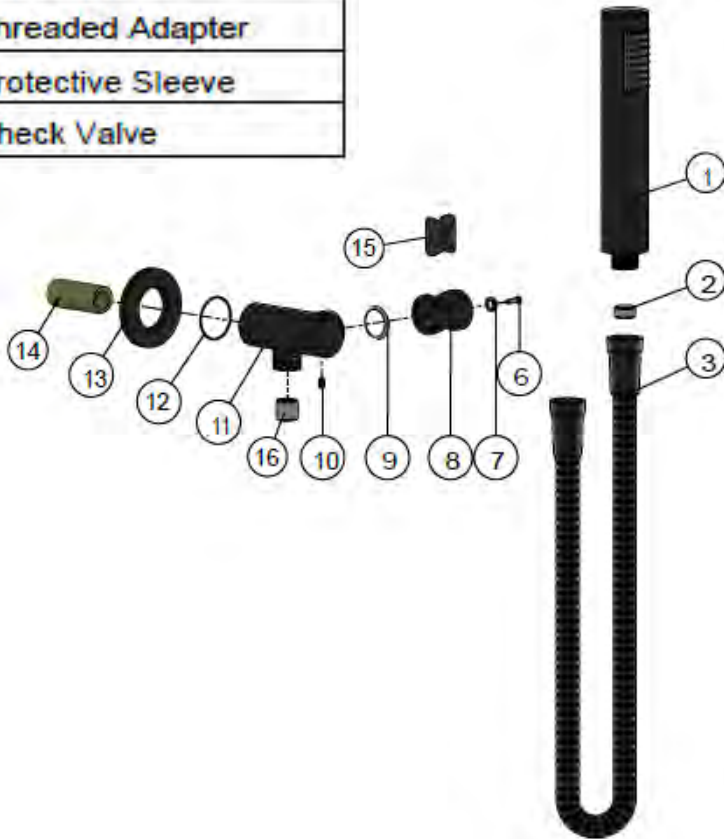

- 10 Year warranty
- Flow rate **6 L p/m**
- Solid brass construction
- Box Weight **1.06 kg**
- 68mm long 1/2" threaded adapter included

CARE

- Do not install tapware using any form of acetone silicones.
- Do not apply physical items (such as tools) directly to product.
- Never use house-hold or commercial detergents, citrus based cleaners, or abrasive cleaners.
- Clean using a mild washing soap solution rinsed, and dry with a soft cloth.
- Check for any product defects before installation.
- Refer to the installation manual for correct installation.

meir®

EXPLODED VIEW

NO.	Part Number
1	Handle Shower
2	Water Flow Controller
3	Shower Hose
6	Screw
7	Wear Ring
8	Bracket
9	Wear Ring
10	Screw
11	Bracket Base
12	O-Ring
13	Back Plate
14	Threaded Adapter
15	Protective Sleeve
16	Check Valve