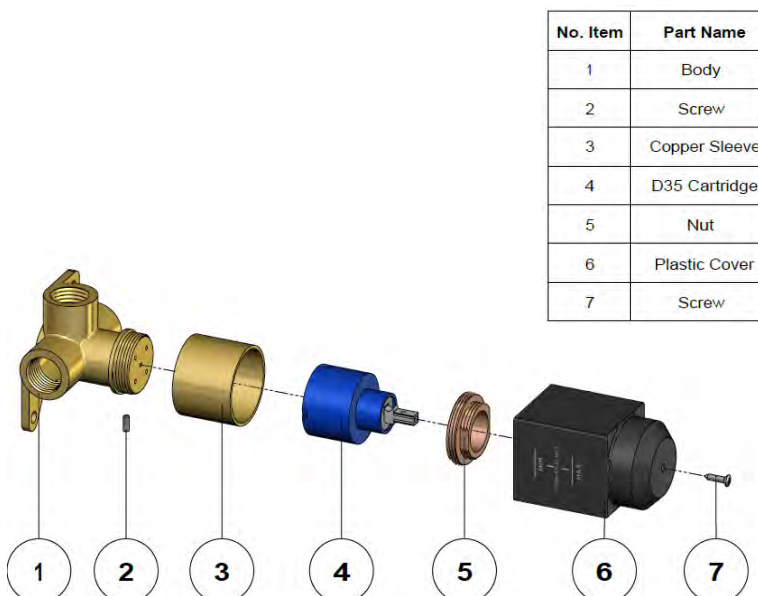

SPECIFICATIONS

TOLERANCES

WALL FINISH TOLERANCE

FLOW RATE GRAPH

CREDENTIALS

- Watermark AS/NZS 3718WMKA25013

EXPLODED VIEW

MZ06-R HAND SHOWER