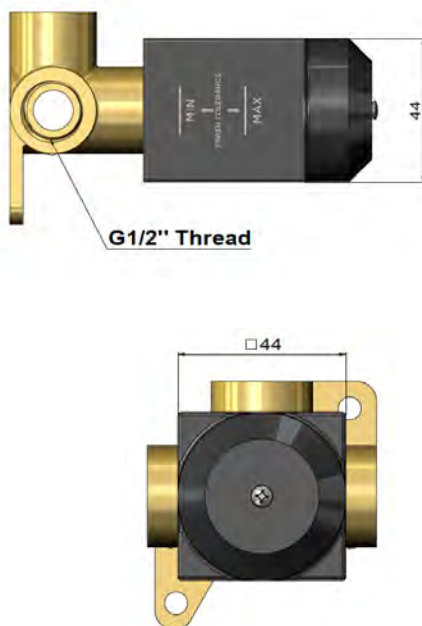

SPECIFICATIONS

TOLERANCES