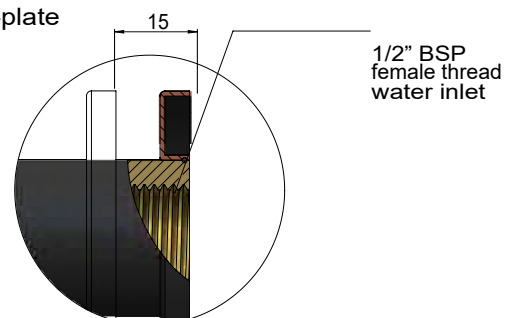

TOLERANCES

Max back-plate tolerance