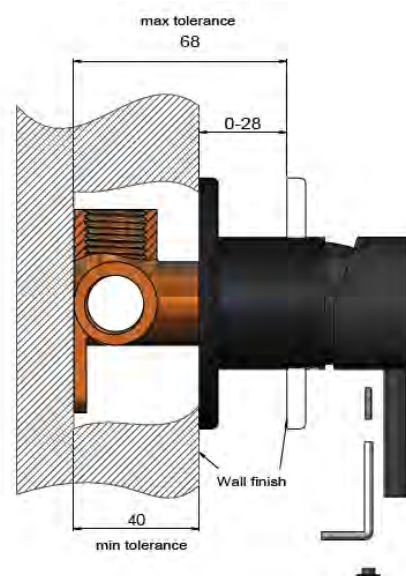

TOLERANCES