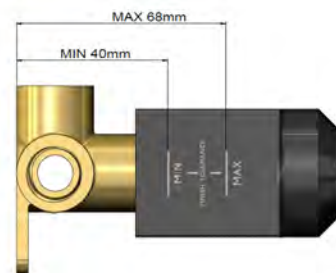

MW13BDY

WALL MIXER CONCEALED BODY

meir®

BRASS
MW13BDY

AVAILABLE
FINISHES

FEATURES

- 10 Year warranty
- Flow rate 18L p/m
- European components and cartridge
- Reinforced rubber seal and lining
- Solid brass construction

CARE

- Do not install tapware using any form of acetone silicones.
- Do not apply physical items (such as tools) directly to product.
- Never use house-hold or commercial detergents, citrus based cleaners, or abrasive cleaners.
- Clean using a mild washing soap solution rinsed, and dry with a soft cloth.
- Check for any product defects before installation.
- Refer to the installation manual for correct installation.

SPECIFICATIONS

TOLERANCES

WALL FINISH TOLERANCE

FLOW RATE GRAPH

CREDENTIALS

- Watermark AS/NZS 3718WMKA25013

EXPLODED VIEW