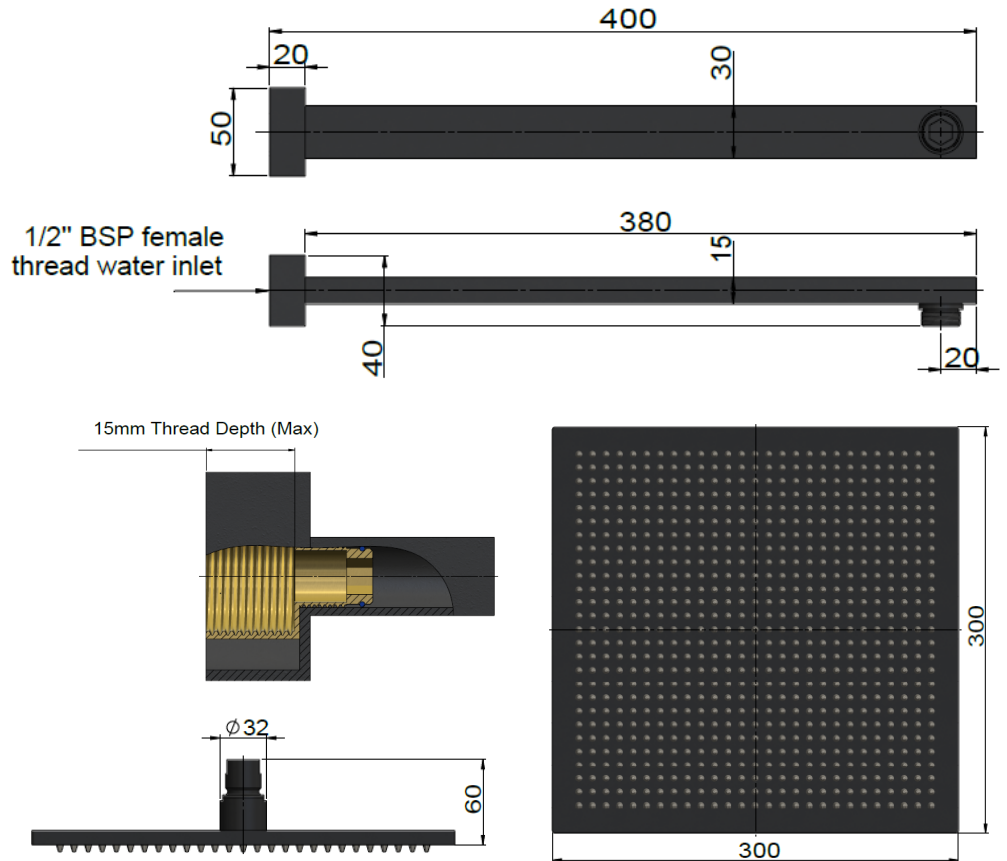

FEATURES

- 10 Year warranty
- Flow rate 8L p/m
- European components and cartridge
- Solid brass construction
- Box Weight **2.3**kg
- 68mm long 1/2" threaded adapter included

CARE

- Do not install tapware using any form of acetone silicones.
- Do not apply physical items (such as tools) directly to product.
- Never use house-hold or commercial detergents, citrus based cleaners, or abrasive cleaners.
- Clean using a mild washing soap solution rinsed, and dry with a soft cloth.
- Check for any product defects before installation.
- Refer to the installation manual for correct installation.

SPECIFICATIONS

FLOW RATE GRAPH

CREDENTIALS

- Watermark AS/NZS3718WMKA25013
- 3 Star WELS rated

EXPLODED VIEW

No.	Part Name
1	Spout
2	Shower Rose
3	Flow Controller

MA0103

WALL SHOWER ROSE

meir®

MATTE BLACK
MA0103

CHROME
MA0103-C

CHAMPAGNE
MA0103-CH

TIGER
BRONZE
MA0103-BB

AVAILABLE
FINISHES

FEATURES

- 10 Year warranty
- Flow rate 9L p/m
- European components and cartridge
- Solid brass construction
- Box Weight 3.1 kg
- 68mm long 1/2" threaded adapter included

SPECIFICATIONS

FLOW RATE GRAPH

CREDENTIALS

- Watermark AS/NZS3718WMKA25013
- 3 Star WELS rated

EXPLODED VIEW

No.	Part Name
1	Spout
2	Shower Rose
3	Flow Controller

MW02 DIVERTER MIXER

meir®