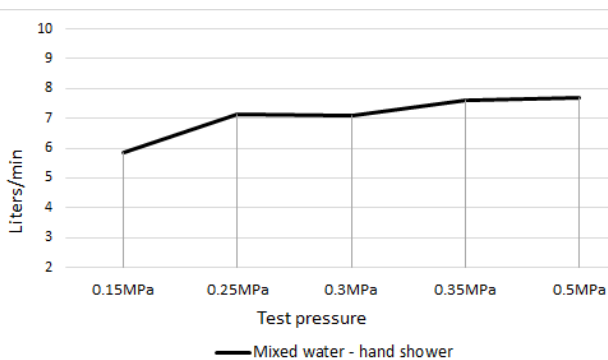

FLOW RATE GRAPH