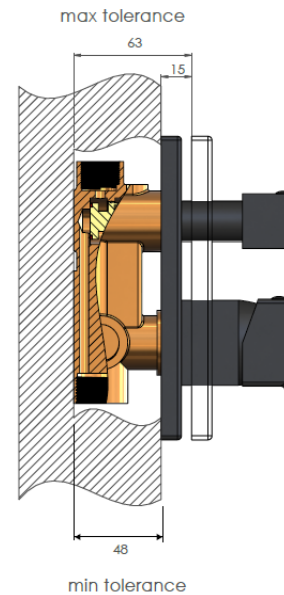

TOLERANCES