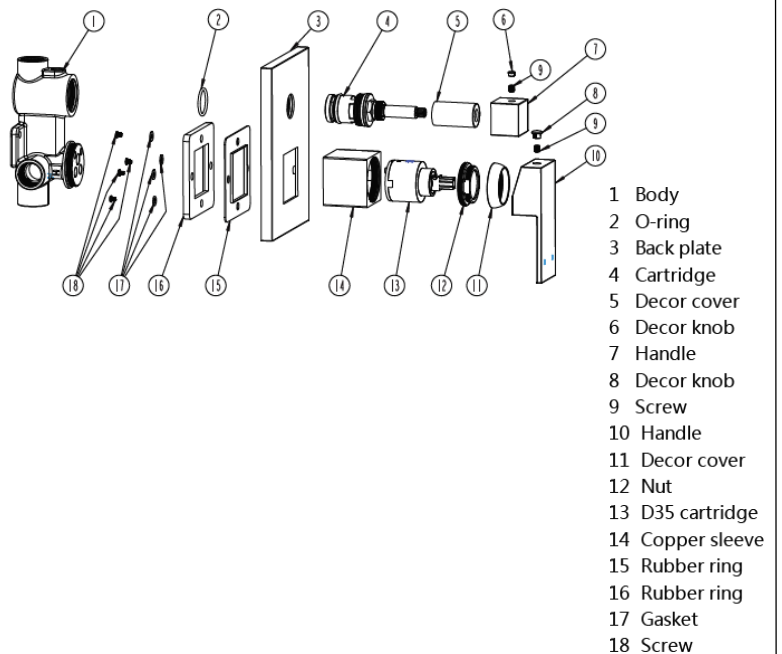

MW02 DIVERTER MIXER

meir®

MATTE BLACK
MW02

AVAILABLE
FINISH

FEATURES

- 10 Year warranty
- In-built diverter switch
- Flow rate 18L p/m
- European components and cartridge
- Reinforced rubber seal and lining
- Solid brass construction
- Box Weight 2.1 Kg

CARE

- Do not install tapware using any form of acetone silicones.
- Do not apply physical items (such as tools) directly to product.
- Never use house-hold or commercial detergents, citrus based cleaners, or abrasive cleaners.
- Clean using a mild washing soap solution rinsed, and dry with a soft cloth.
- Check for any product defects before installation.
- Refer to the installation manual for correct installation.

SPECIFICATIONS

TOLERANCES

FLOW RATE GRAPH

CREDENTIALS

- WaterMark AS/NZS 3718WMKA25013