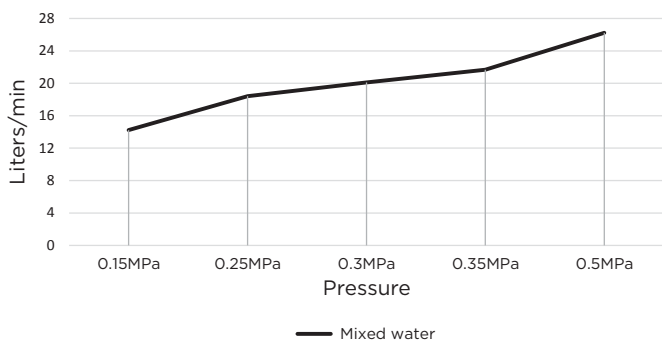

FLOW RATE GRAPH

CREDENTIALS

- WaterMark AS/NZS 3718WMKA25013