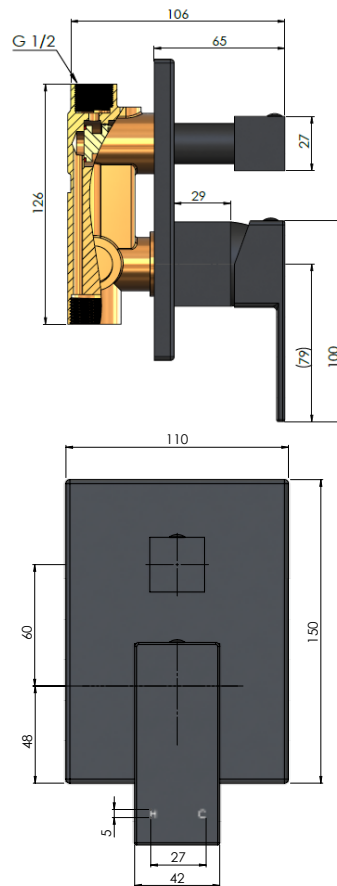

MW02 DIVERTER MIXER

meir®

MATTE BLACK
MW02

AVAILABLE
FINISH

FEATURES

- 10 Year warranty
- In-built diverter switch
- Flow rate 18L p/m
- European components and cartridge
- Reinforced rubber seal and lining
- Solid brass construction
- Box Weight 2.1 Kg

CARE

- Do not install tapware using any form of acetone silicones.
- Do not apply physical items (such as tools) directly to product.
- Never use house-hold or commercial detergents, citrus based cleaners, or abrasive cleaners.
- Clean using a mild washing soap solution rinsed, and dry with a soft cloth.
- Check for any product defects before installation.
- Refer to the installation manual for correct installation.

SPECIFICATIONS