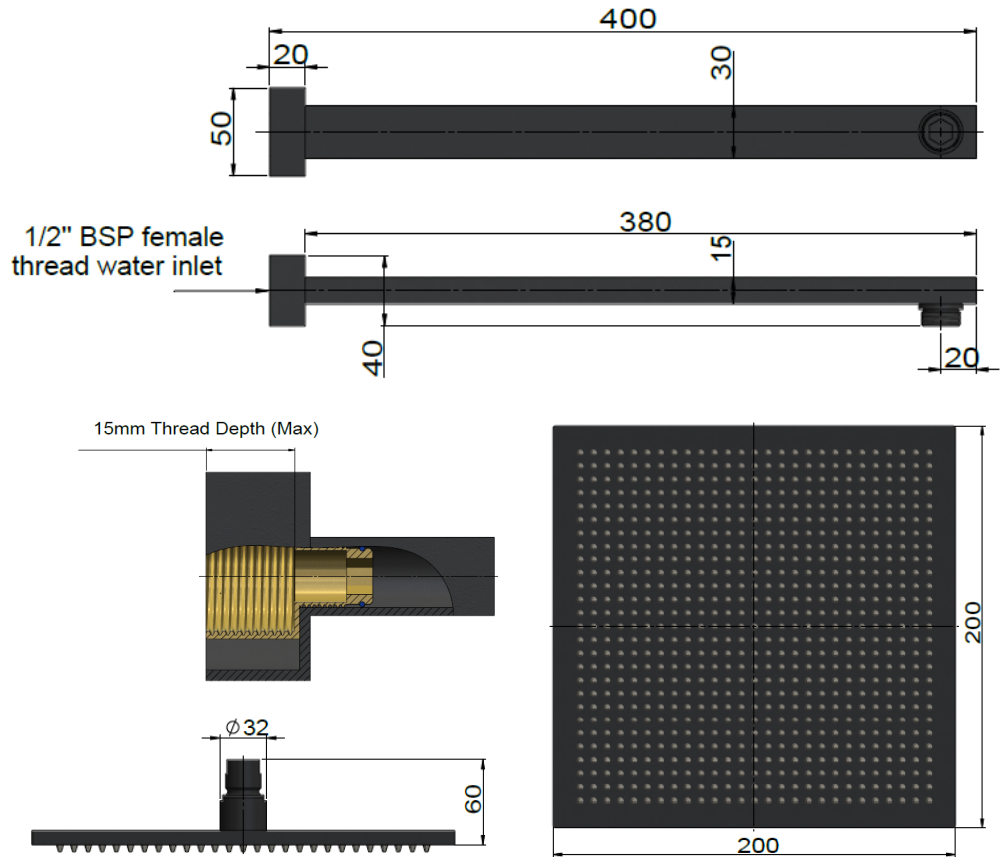

FEATURES

- 10 Year warranty
- Flow rate 8L p/m
- European components and cartridge
- Solid brass construction
- Box Weight **2.3**kg
- 68mm long 1/2" threaded adapter included

CARE

- Do not install tapware using any form of acetone silicones.
- Do not apply physical items (such as tools) directly to product.
- Never use house-hold or commercial detergents, citrus based cleaners, or abrasive cleaners.
- Clean using a mild washing soap solution rinsed, and dry with a soft cloth.
- Check for any product defects before installation.
- Refer to the installation manual for correct installation.

SPECIFICATIONS

FLOW RATE GRAPH

CREDENTIALS

- Watermark AS/NZS3718WMKA25013
- 3 Star WELS rated

EXPLODED VIEW

No.	Part Name
1	Spout
2	Shower Rose
3	Flow Controller

MA0103

WALL SHOWER ROSE

SPECIFICATIONS

FLOW RATE GRAPH

CREDENTIALS

- Watermark AS/NZS3718WMKA25013
- 3 Star WELS rated

EXPLODED VIEW

No.	Part Name
1	Spout
2	Shower Rose
3	Flow Controller

MW02 DIVERTER MIXER

meir®

CHROME
MZ05-C

AVAILABLE
FINISHES

FEATURES

- 10 Year warranty
- Flow rate 7 L p/m
- Solid brass construction
- Box Weight 1.2 kg
- 68mm long 1/2" threaded adapter included

CARE

- Do not install tapware using any form of acetone silicones.
- Do not apply physical items (such as tools) directly to product.
- Never use house-hold or commercial detergents, citrus based cleaners, or abrasive cleaners.
- Clean using a mild washing soap solution rinsed, and dry with a soft cloth.
- Check for any product defects before installation.
- Refer to the installation manual for correct installation.