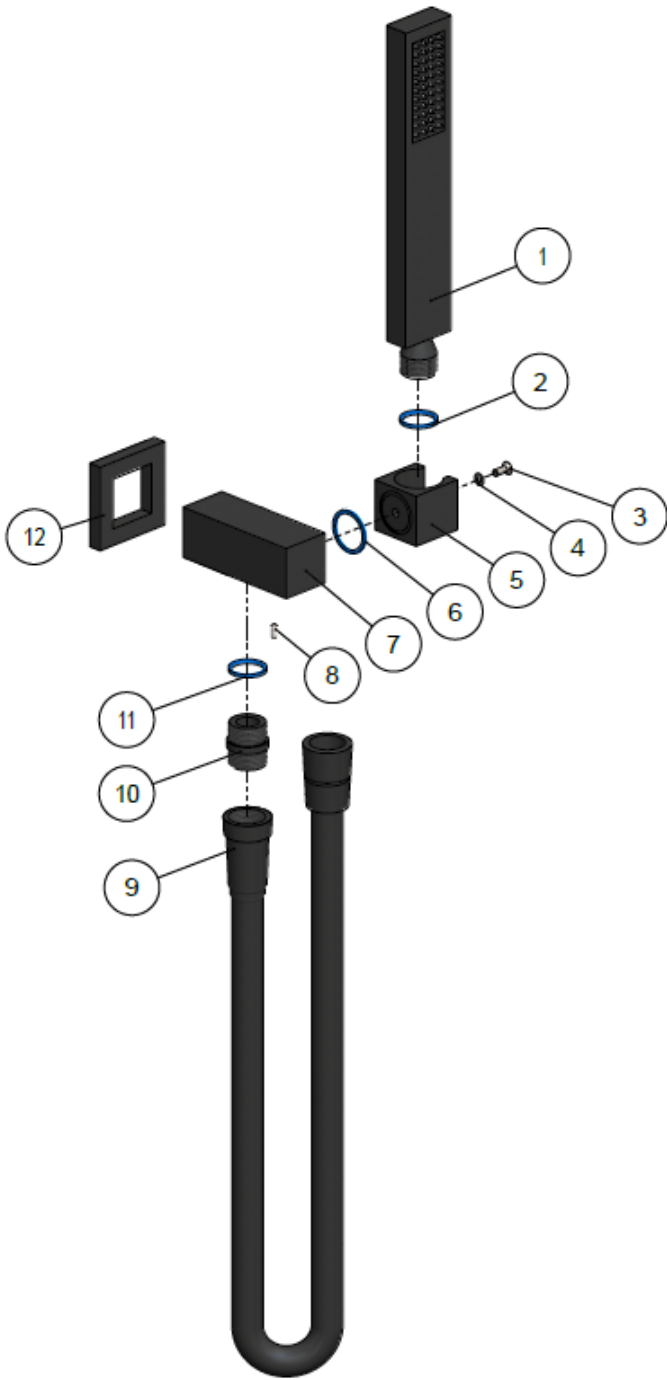

SPECIFICATIONS

FLOW RATE GRAPH

CREDENTIALS

- Watermark AS/NZS3718WMKA25013
- 3 Star WELS rated

EXPLODED VIEW

No.	Part Name
1	Spout
2	Shower Rose
3	Flow Controller

MA0103

WALL SHOWER ROSE

SPECIFICATIONS

FLOW RATE GRAPH

CREDENTIALS

- Watermark AS/NZS3718WMKA25013
- 3 Star WELS rated

EXPLODED VIEW

No.	Part Name
1	Spout
2	Shower Rose
3	Flow Controller

MW02 DIVERTER MIXER

meir®

CHROME
MZ05-C

AVAILABLE
FINISHES

FEATURES

- 10 Year warranty
- Flow rate 7 L p/m
- Solid brass construction
- Box Weight 1.2 kg
- 68mm long 1/2" threaded adapter included

CARE

- Do not install tapware using any form of acetone silicones.
- Do not apply physical items (such as tools) directly to product.
- Never use house-hold or commercial detergents, citrus based cleaners, or abrasive cleaners.
- Clean using a mild washing soap solution rinsed, and dry with a soft cloth.
- Check for any product defects before installation.
- Refer to the installation manual for correct installation.

No.	Part Name
1	Hand Shower
2	Flow Controller
3	Screw
4	Wear-resistant ring
5	Shower Bracket
6	Wear-resistant ring
7	Body
8	Screw
9	Shower hose
10	Connector
11	O-ring
12	Back Plate