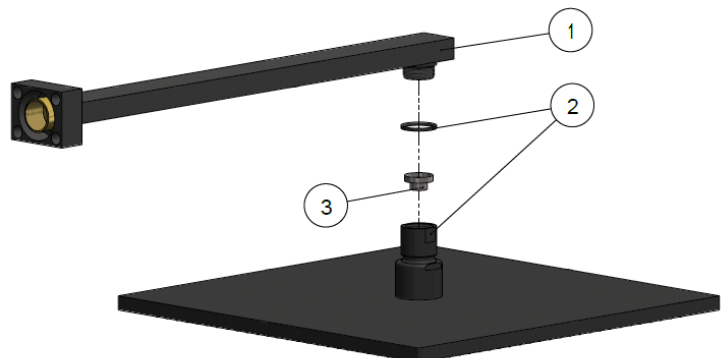

FEATURES

- 10 Year warranty
- Flow rate 8L p/m
- European components and cartridge
- Solid brass construction
- Box Weight **2.3**kg
- 68mm long 1/2" threaded adapter included

CARE

- Do not install tapware using any form of acetone silicones.
- Do not apply physical items (such as tools) directly to product.
- Never use house-hold or commercial detergents, citrus based cleaners, or abrasive cleaners.
- Clean using a mild washing soap solution rinsed, and dry with a soft cloth.
- Check for any product defects before installation.
- Refer to the installation manual for correct installation.

SPECIFICATIONS

FLOW RATE GRAPH

CREDENTIALS

- Watermark AS/NZS3718WMKA25013
- 3 Star WELS rated

EXPLODED VIEW

No.	Part Name
1	Spout
2	Shower Rose
3	Flow Controller

MA0103

WALL SHOWER ROSE