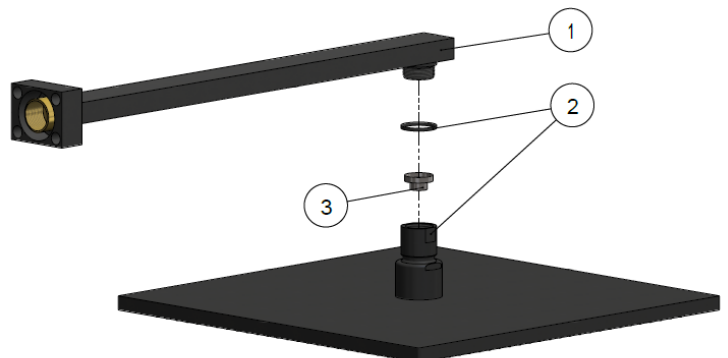

SPECIFICATIONS

FLOW RATE GRAPH

CREDENTIALS

- Watermark AS/NZS3718WMKA25013
- 3 Star WELS rated

EXPLODED VIEW

No.	Part Name
1	Spout
2	Shower Rose
3	Flow Controller

MW02 DIVERTER MIXER

meir®