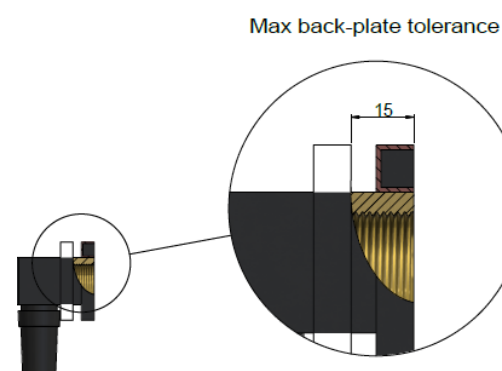

TOLERANCES