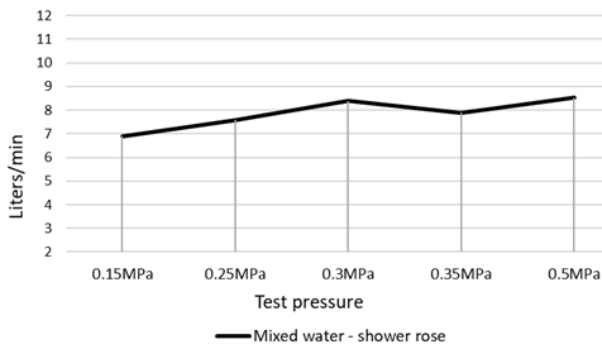

FEATURES

- 10 Year warranty
- Flow rate 8L p/m
- European components and cartridge
- Solid brass construction
- Box Weight **2.3**kg
- 68mm long 1/2" threaded adapter included

CARE

- Do not install tapware using any form of acetone silicones.
- Do not apply physical items (such as tools) directly to product.
- Never use house-hold or commercial detergents, citrus based cleaners, or abrasive cleaners.
- Clean using a mild washing soap solution rinsed, and dry with a soft cloth.
- Check for any product defects before installation.
- Refer to the installation manual for correct installation.

SPECIFICATIONS

FLOW RATE GRAPH

CREDENTIALS

- Watermark AS/NZS3718WMKA25013
- 3 Star WELS rated

EXPLODED VIEW

No.	Part Name
1	Spout
2	Shower Rose
3	Flow Controller

MA0103

WALL SHOWER ROSE