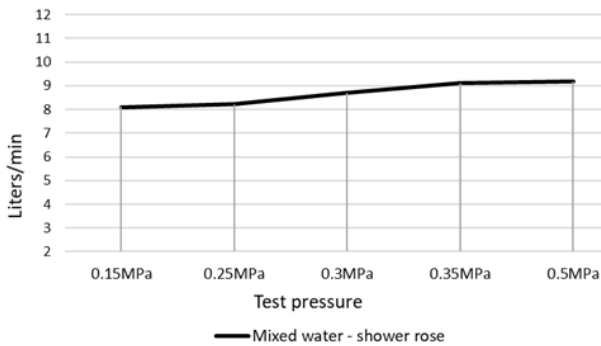

FLOW RATE GRAPH