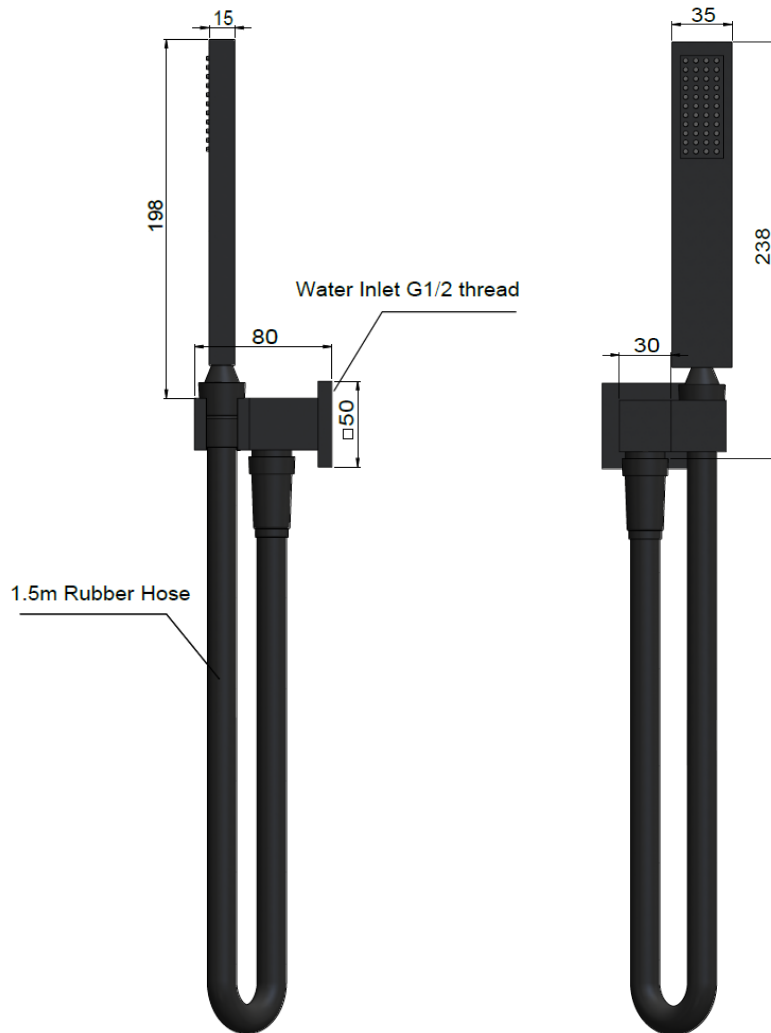

SPECIFICATIONS