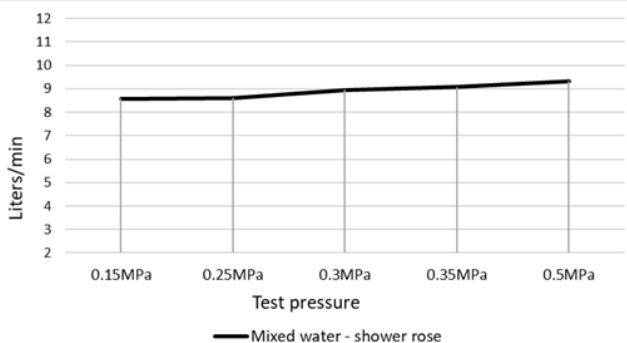

FLOW RATE GRAPH

CREDENTIALS

- Watermark AS/NZS3718WMKA25013
- WELS 3 Star rating