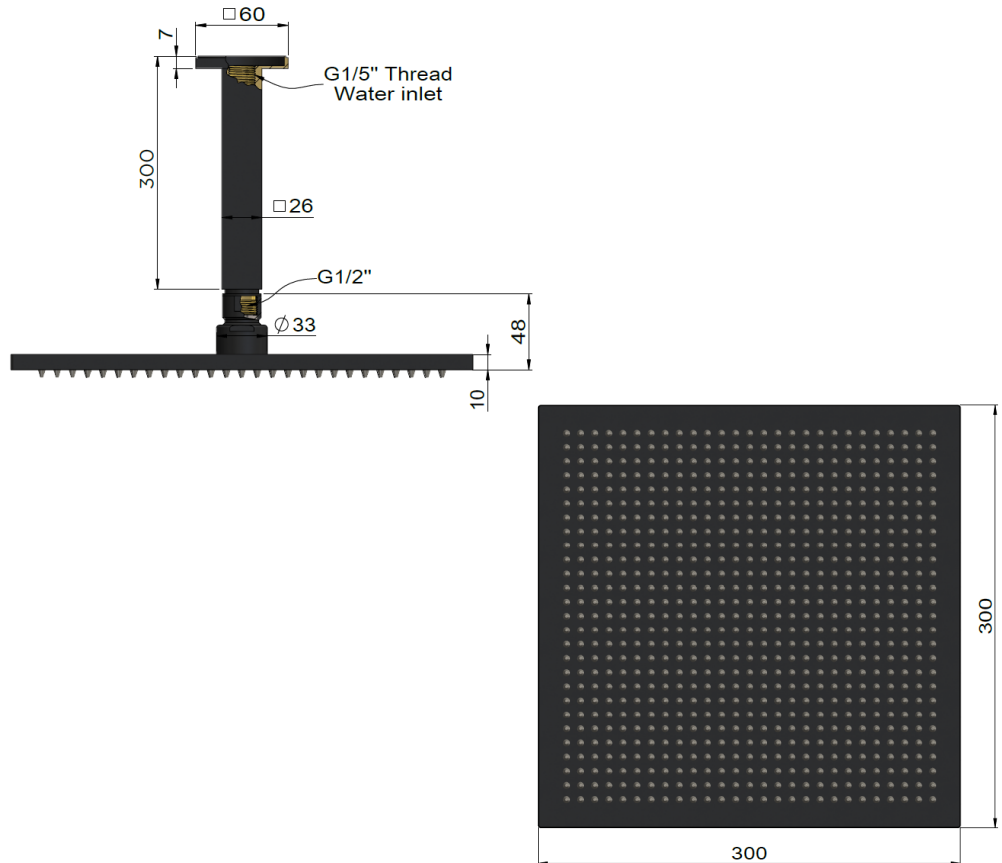

SPECIFICATIONS