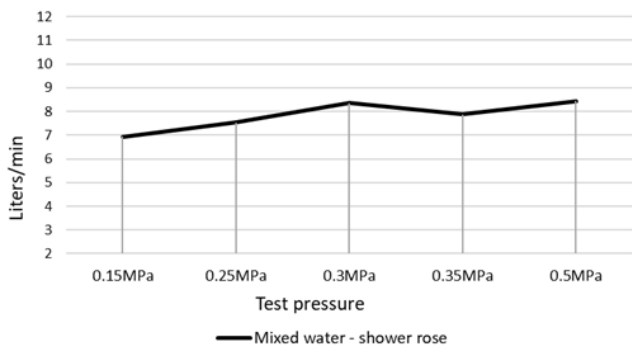

FLOW RATE GRAPH

CREDENTIALS

- Watermark AS/NZS3718WMKA25013
- WELS 3 Star rating
- •