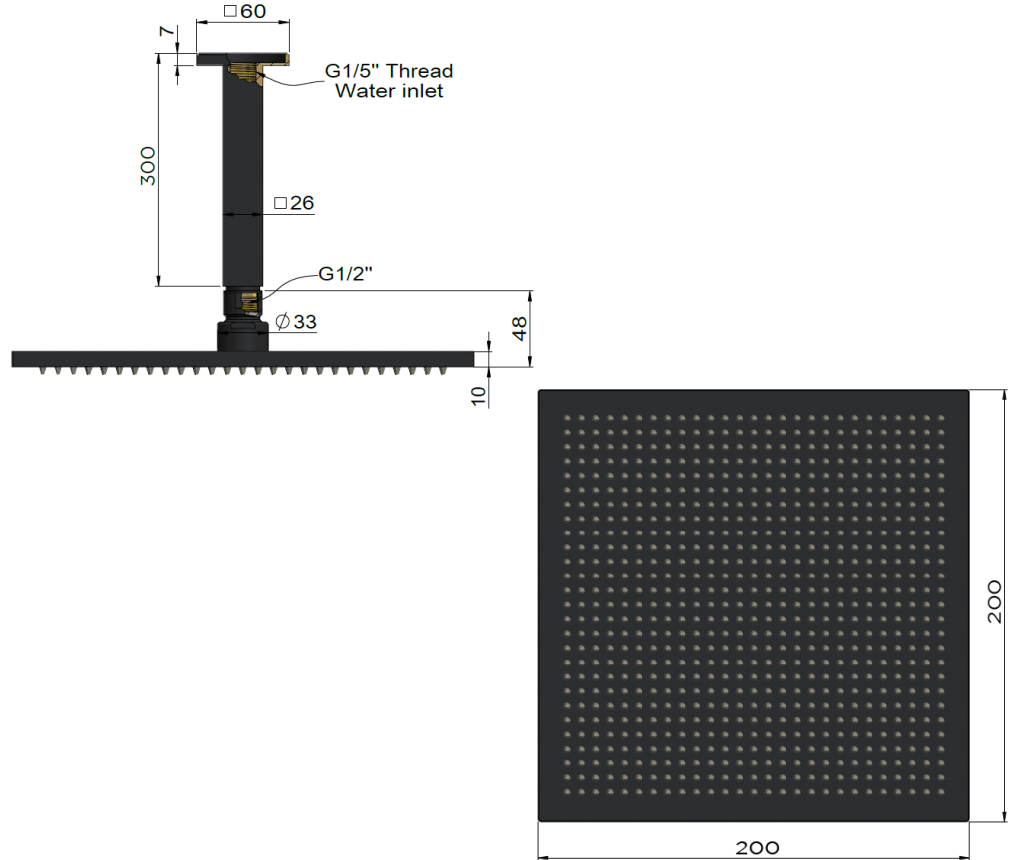

SPECIFICATIONS