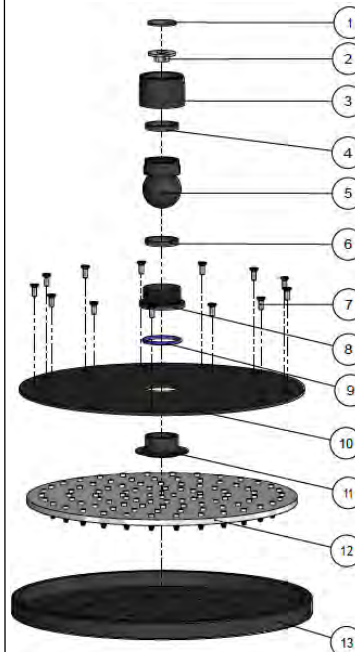

SPECIFICATIONS

EXPLODED VIEW

Item	Description
1	Back plate
2	O-ring
3	Shower arm
4	Flat washer
5	Connector

MH04 SHOWER ROSE

meir®

MATTE BLACK
MH04

CHROME
MH04-C

CHAMPAGNE
MH04-CH

SPECIFICATIONS

FLOW RATE GRAPH

CREDENTIALS

- Watermark AS/NZS3718WMKA25013
- Wels Rated 3 Star

EXPLODED VIEW

No.	Part Name
1	Strainer
2	Flow Controller
3	Nut
4	Wearing Ring
5	Universal Ball
6	Wearing Ring
7	Screw
8	Connet Nut
9	O-ring
10	Cover Plate
11	Connector
12	Rubber Gasket
13	Plate

FEATURES

- 10 Year warranty
- Flow rate 9L p/m
- Solid brass construction
- Box Weight 1.4 Kg

CARE

- Do not install tapware using any form of acetone silicones.
- Do not apply physical items (such as tools) directly to product.
- Never use house-hold or commercial detergents, citrus based cleaners, or abrasive cleaners.
- Clean using a mild washing soap solution rinsed, and dry with a soft cloth.
- Check for any product defects before installation.
- Refer to the installation manual for correct installation.

SPECIFICATIONS

FLOW RATE GRAPH

EXPLODED VIEW

No.	Part Name
1	Strainer
2	Flow Controller
3	Nut
4	Wearing Ring
5	Universal Ball
6	Wearing Ring
7	Screw
8	Connet Nut
9	O-ring
10	Cover Plate
11	Connector
12	Rubber Gasket
13	Plate