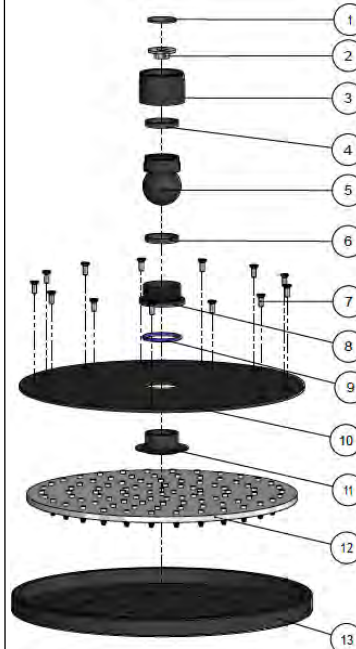

FEATURES

- 10 Year warranty
- Flow rate 9L p/m
- Solid brass construction
- Box Weight 1.4 Kg

CARE

- Do not install tapware using any form of acetone silicones.
- Do not apply physical items (such as tools) directly to product.
- Never use house-hold or commercial detergents, citrus based cleaners, or abrasive cleaners.
- Clean using a mild washing soap solution rinsed, and dry with a soft cloth.
- Check for any product defects before installation.
- Refer to the installation manual for correct installation.

SPECIFICATIONS

FLOW RATE GRAPH

CREDENTIALS

- Watermark AS/NZS3718WMKA25013
- Wels Rated 3 Star

EXPLODED VIEW

No.	Part Name
1	Strainer
2	Flow Controller
3	Nut
4	Wearing Ring
5	Universal Ball
6	Wearing Ring
7	Screw
8	Connet Nut
9	O-ring
10	Cover Plate
11	Connector
12	Rubber Gasket
13	Plate

**AVAILABLE
FINISHES**

FEATURES

- 10 Year warranty
- Flow rate 9L p/m
- Solid Brass construction
- Box Weight 2.0 Kg

CARE

- Do not install tapware using any form of acetone silicones.
- Do not apply physical items (such as tools) directly to product.
- Never use house-hold or commercial detergents, citrus based cleaners, or abrasive cleaners.
- Clean using a mild washing soap solution rinsed, and dry with a soft cloth.
- Check for any product defects before installation.
- Refer to the installation manual for correct installation.

SPECIFICATIONS

FLOW RATE GRAPH

EXPLODED VIEW

No.	Part Name
1	Strainer
2	Flow Controller
3	Nut
4	Wearing Ring
5	Universal Ball
6	Wearing Ring
7	Screw
8	Connet Nut
9	O-ring
10	Cover Plate
11	Connector
12	Rubber Gasket
13	Plate