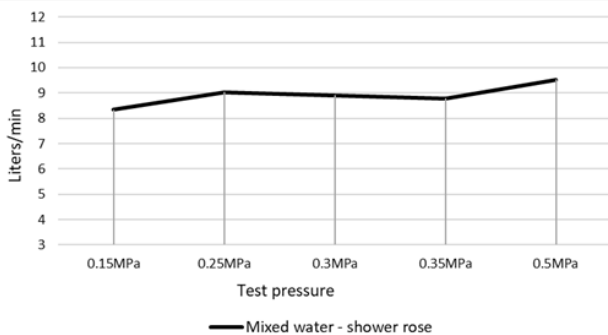

**AVAILABLE
FINISHES**

FEATURES

- 10 Year warranty
- Flow rate 9L p/m
- Solid Brass construction
- Box Weight 2.0 Kg

CARE

- Do not install tapware using any form of acetone silicones.
- Do not apply physical items (such as tools) directly to product.
- Never use house-hold or commercial detergents, citrus based cleaners, or abrasive cleaners.
- Clean using a mild washing soap solution rinsed, and dry with a soft cloth.
- Check for any product defects before installation.
- Refer to the installation manual for correct installation.

SPECIFICATIONS

FLOW RATE GRAPH

EXPLODED VIEW

No.	Part Name
1	Strainer
2	Flow Controller
3	Nut
4	Wearing Ring
5	Universal Ball
6	Wearing Ring
7	Screw
8	Connet Nut
9	O-ring
10	Cover Plate
11	Connector
12	Rubber Gasket
13	Plate