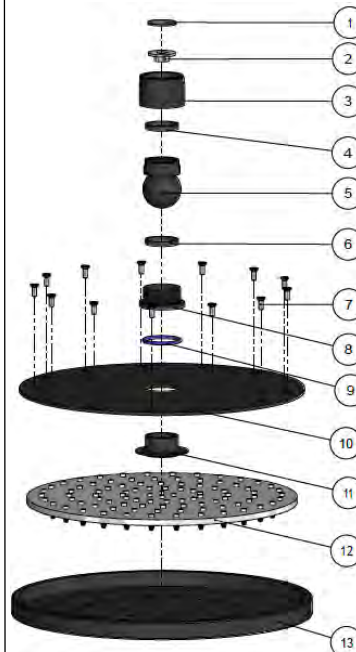

SPECIFICATIONS

FLOW RATE GRAPH

CREDENTIALS

- Watermark AS/NZS3718WMKA25013
- Wels Rated 3 Star

EXPLODED VIEW

No.	Part Name
1	Strainer
2	Flow Controller
3	Nut
4	Wearing Ring
5	Universal Ball
6	Wearing Ring
7	Screw
8	Connet Nut
9	O-ring
10	Cover Plate
11	Connector
12	Rubber Gasket
13	Plate

**AVAILABLE
FINISHES**

FEATURES

- 10 Year warranty
- Flow rate 9L p/m
- Solid Brass construction
- Box Weight 2.0 Kg

CARE

- Do not install tapware using any form of acetone silicones.
- Do not apply physical items (such as tools) directly to product.
- Never use house-hold or commercial detergents, citrus based cleaners, or abrasive cleaners.
- Clean using a mild washing soap solution rinsed, and dry with a soft cloth.
- Check for any product defects before installation.
- Refer to the installation manual for correct installation.

SPECIFICATIONS

FLOW RATE GRAPH

EXPLODED VIEW

No.	Part Name
1	Strainer
2	Flow Controller
3	Nut
4	Wearing Ring
5	Universal Ball
6	Wearing Ring
7	Screw
8	Connet Nut
9	O-ring
10	Cover Plate
11	Connector
12	Rubber Gasket
13	Plate