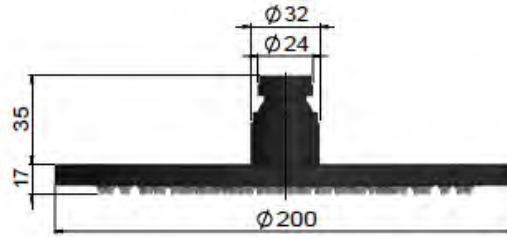

SPECIFICATIONS

FLOW RATE GRAPH

CREDENTIALS

- Watermark AS/NZS3718WMKA25013
- Wels Rated 3 Star

EXPLODED VIEW

No.	Part Name
1	Strainer
2	Flow Controller
3	Nut
4	Wearing Ring
5	Universal Ball
6	Wearing Ring
7	Screw
8	Connet Nut
9	O-ring
10	Cover Plate
11	Connector
12	Rubber Gasket
13	Plate