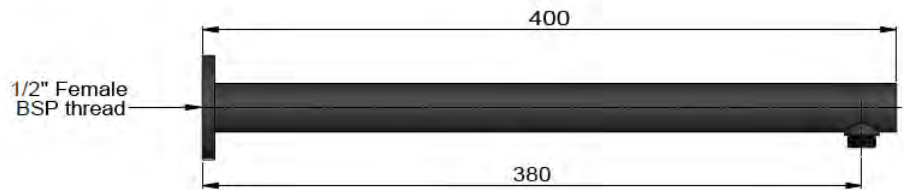

FEATURES

- 10 Year warranty
- Solid brass construction
- Box Weight **0.7kg**
- 68mm long 1/2" threaded adapter included

CARE

- Do not install tapware using any form of acetone silicones.
- Do not apply physical items (such as tools) directly to product.
- Never use house-hold or commercial detergents, citrus based cleaners, or abrasive cleaners.
- Clean using a mild washing soap solution rinsed, and dry with a soft cloth.
- Check for any product defects before installation.
- Refer to the installation manual for correct installation.

SPECIFICATIONS

EXPLODED VIEW

Item	Description
1	Back plate
2	O-ring
3	Shower arm
4	Flat washer
5	Connector

MH04 SHOWER ROSE

meir®

MATTE BLACK
MH04

CHROME
MH04-C

CHAMPAGNE
MH04-CH