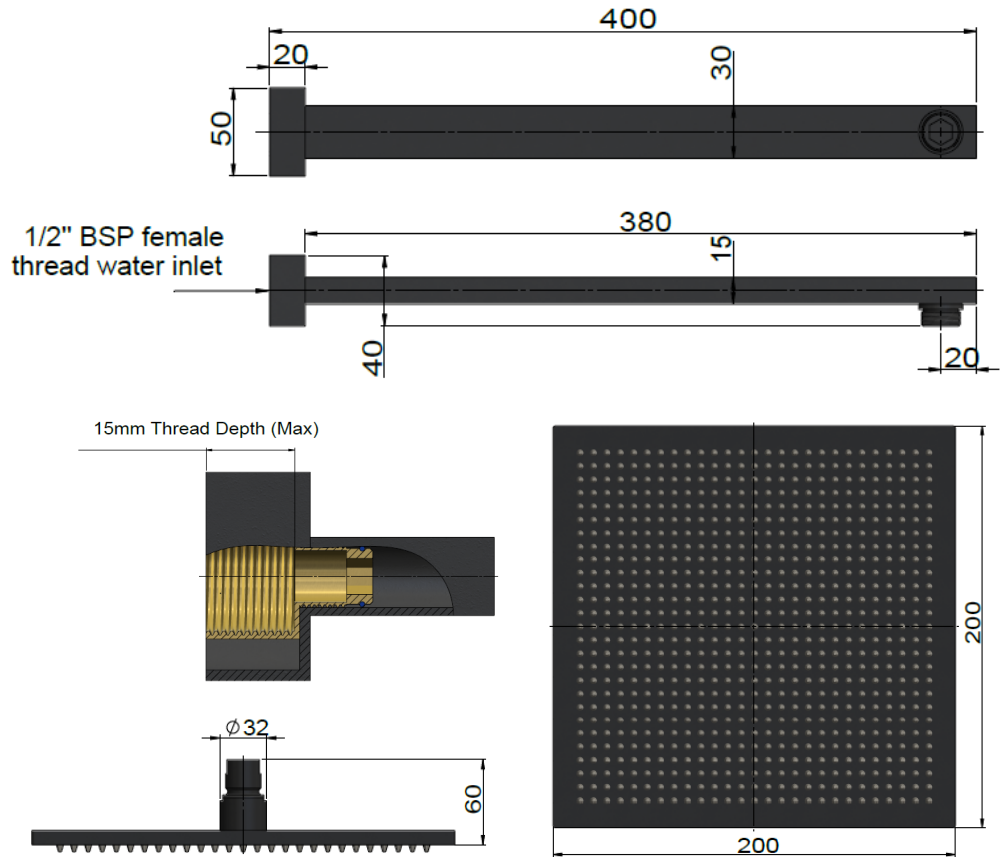

FEATURES

- 10 Year warranty
- Flow rate 8L p/m
- European components and cartridge
- Solid brass construction
- Box Weight **2.3**kg
- 68mm long 1/2" threaded adapter included

CARE

- Do not install tapware using any form of acetone silicones.
- Do not apply physical items (such as tools) directly to product.
- Never use house-hold or commercial detergents, citrus based cleaners, or abrasive cleaners.
- Clean using a mild washing soap solution rinsed, and dry with a soft cloth.
- Check for any product defects before installation.
- Refer to the installation manual for correct installation.

SPECIFICATIONS

FLOW RATE GRAPH

CREDENTIALS

- Watermark AS/NZS3718WMKA25013
- 3 Star WELS rated

EXPLODED VIEW

No.	Part Name
1	Spout
2	Shower Rose
3	Flow Controller

MA0103

WALL SHOWER ROSE

meir®

MATTE BLACK
MA0103

CHROME
MA0103-C

CHAMPAGNE
MA0103-CH

TIGER
BRONZE
MA0103-BB

AVAILABLE
FINISHES

FEATURES

- 10 Year warranty
- Flow rate 9L p/m
- European components and cartridge
- Solid brass construction
- Box Weight 3.1 kg
- 68mm long 1/2" threaded adapter included

SPECIFICATIONS

FLOW RATE GRAPH

CREDENTIALS

- Watermark AS/NZS3718WMKA25013
- 3 Star WELS rated

EXPLODED VIEW

No.	Part Name
1	Spout
2	Shower Rose
3	Flow Controller