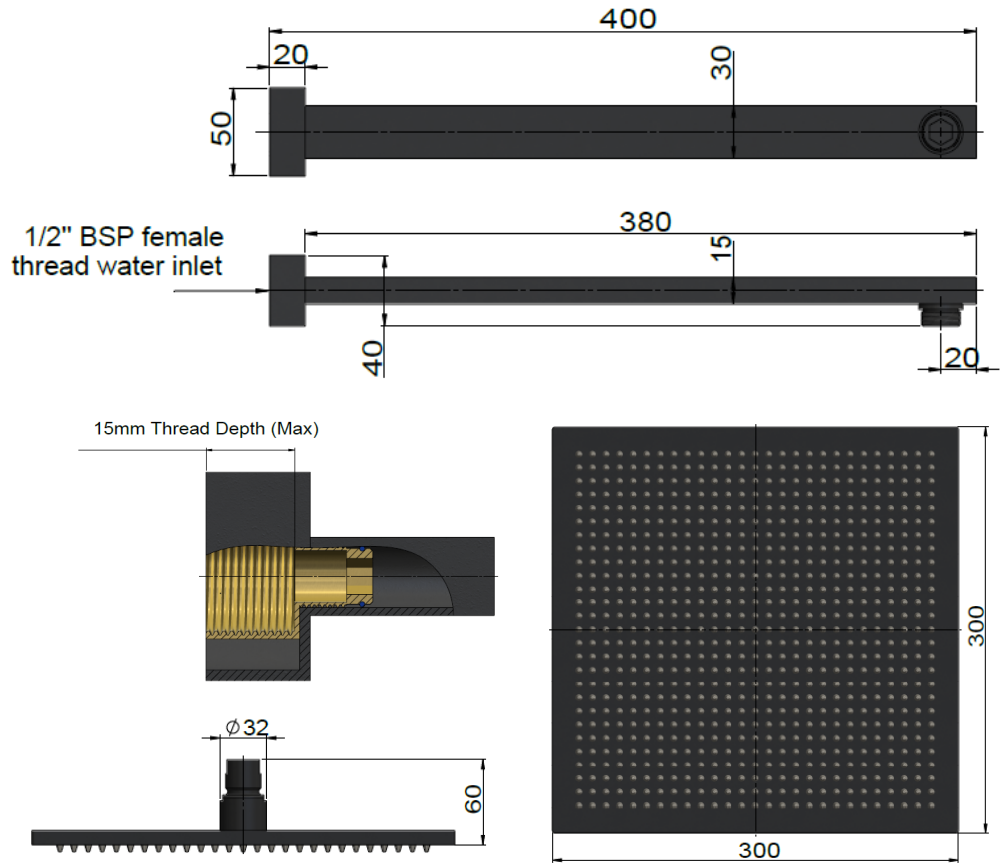

FEATURES

- 10 Year warranty
- Flow rate 8L p/m
- European components and cartridge
- Solid brass construction
- Box Weight **2.3**kg
- 68mm long 1/2" threaded adapter included

CARE

- Do not install tapware using any form of acetone silicones.
- Do not apply physical items (such as tools) directly to product.
- Never use house-hold or commercial detergents, citrus based cleaners, or abrasive cleaners.
- Clean using a mild washing soap solution rinsed, and dry with a soft cloth.
- Check for any product defects before installation.
- Refer to the installation manual for correct installation.

SPECIFICATIONS

FLOW RATE GRAPH

CREDENTIALS

- Watermark AS/NZS3718WMKA25013
- 3 Star WELS rated

EXPLODED VIEW

No.	Part Name
1	Spout
2	Shower Rose
3	Flow Controller

MA0103

WALL SHOWER ROSE

meir®

MATTE BLACK
MA0103

CHROME
MA0103-C

CHAMPAGNE
MA0103-CH

TIGER
BRONZE
MA0103-BB

AVAILABLE
FINISHES

FEATURES

- 10 Year warranty
- Flow rate 9L p/m
- European components and cartridge
- Solid brass construction
- Box Weight 3.1 kg
- 68mm long 1/2" threaded adapter included

SPECIFICATIONS

FLOW RATE GRAPH

CREDENTIALS

- Watermark AS/NZS3718WMKA25013
- 3 Star WELS rated

EXPLODED VIEW

No.	Part Name
1	Spout
2	Shower Rose
3	Flow Controller