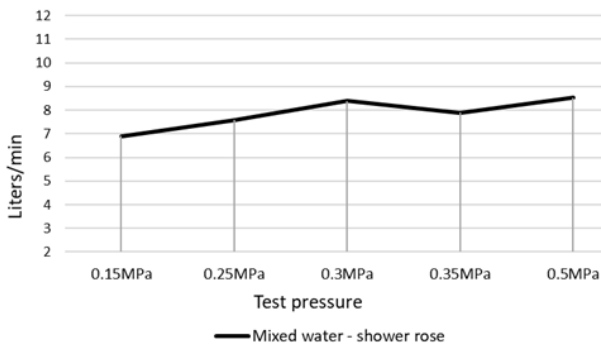

FEATURES

- 10 Year warranty
- Flow rate 8L p/m
- European components and cartridge
- Solid brass construction
- Box Weight **2.3**kg
- 68mm long 1/2" threaded adapter included

CARE

- Do not install tapware using any form of acetone silicones.
- Do not apply physical items (such as tools) directly to product.
- Never use house-hold or commercial detergents, citrus based cleaners, or abrasive cleaners.
- Clean using a mild washing soap solution rinsed, and dry with a soft cloth.
- Check for any product defects before installation.
- Refer to the installation manual for correct installation.

SPECIFICATIONS

FLOW RATE GRAPH

CREDENTIALS

- Watermark AS/NZS3718WMKA25013
- 3 Star WELS rated

EXPLODED VIEW

No.	Part Name
1	Spout
2	Shower Rose
3	Flow Controller

MA0103

WALL SHOWER ROSE