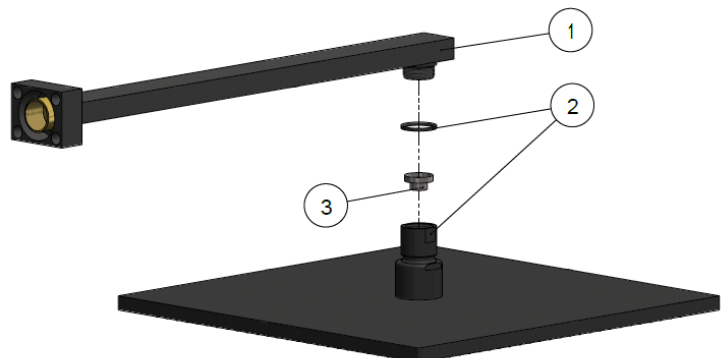

FEATURES

- 10 Year warranty
- Flow rate 8L p/m
- European components and cartridge
- Solid brass construction
- Box Weight **2.3**kg
- 68mm long 1/2" threaded adapter included

CARE

- Do not install tapware using any form of acetone silicones.
- Do not apply physical items (such as tools) directly to product.
- Never use house-hold or commercial detergents, citrus based cleaners, or abrasive cleaners.
- Clean using a mild washing soap solution rinsed, and dry with a soft cloth.
- Check for any product defects before installation.
- Refer to the installation manual for correct installation.

SPECIFICATIONS

FLOW RATE GRAPH

CREDENTIALS

- Watermark AS/NZS3718WMKA25013
- 3 Star WELS rated

EXPLODED VIEW

No.	Part Name
1	Spout
2	Shower Rose
3	Flow Controller

MA0103

WALL SHOWER ROSE

meir®

MATTE BLACK
MA0103

CHROME
MA0103-C

CHAMPAGNE
MA0103-CH

TIGER
BRONZE
MA0103-BB

AVAILABLE
FINISHES

FEATURES

- 10 Year warranty
- Flow rate 9L p/m
- European components and cartridge
- Solid brass construction
- Box Weight 3.1 kg
- 68mm long 1/2" threaded adapter included