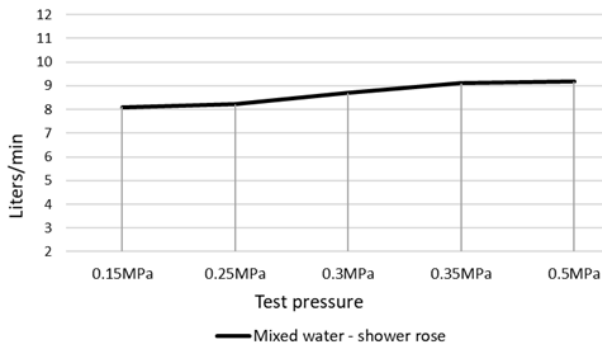

FLOW RATE GRAPH