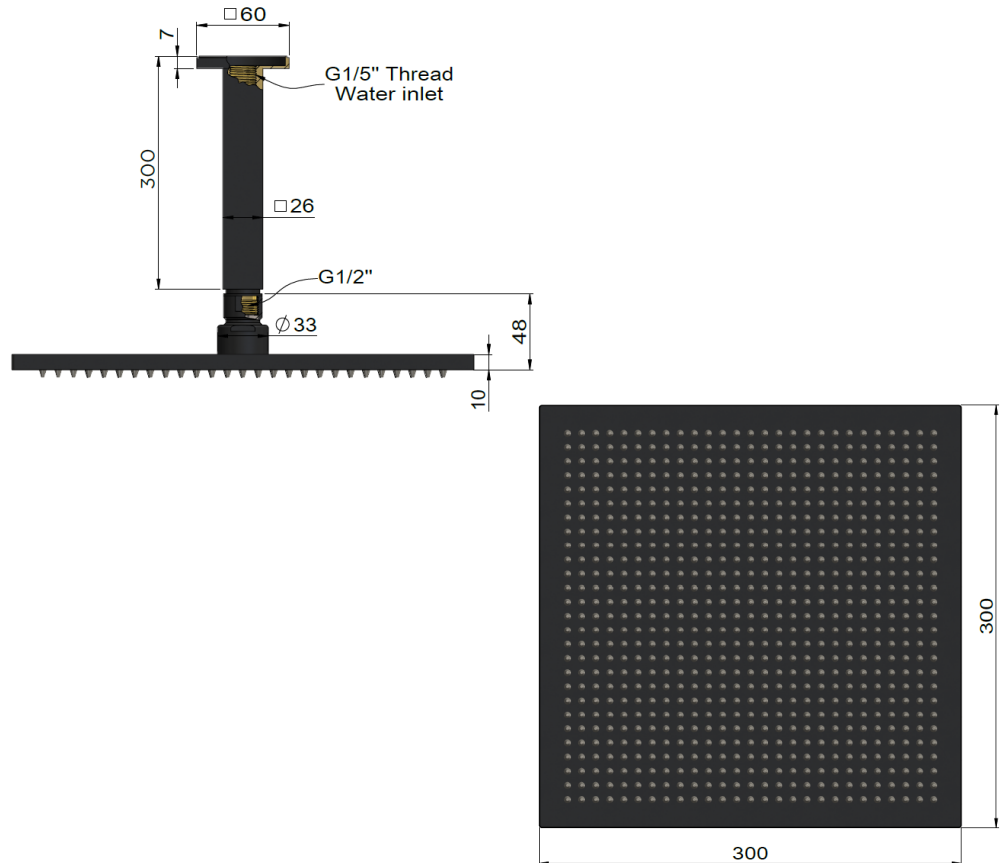

SPECIFICATIONS