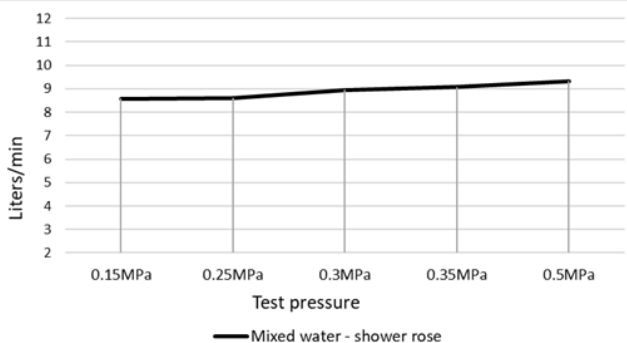

FLOW RATE GRAPH