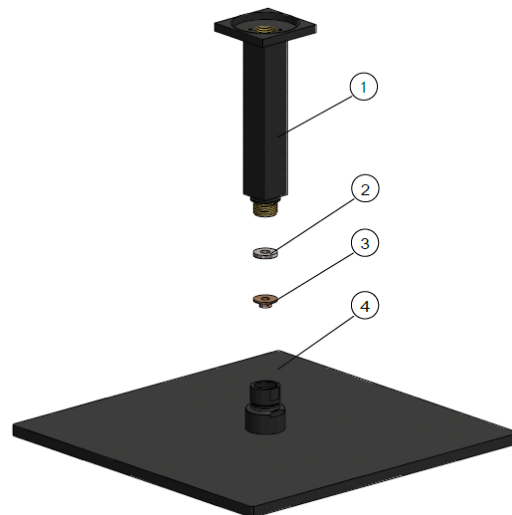

MA0402-300

CEILING SHOWER ROSE

meir®

MATTE BLACK
MA0402-300

CHROME
MA0402-300-C

AVAILABLE
FINISHES

FEATURES

- 10 Year warranty
- Flow rate 8L p/m
- European components and cartridge
- Solid brass construction
- Box Weight 1.9kg
- 68mm long 1/2" threaded adapter included

SPECIFICATIONS

FLOW RATE GRAPH

CREDENTIALS

- Watermark AS/NZS3718WMKA25013
- WELS 3 Star rating
-

EXPLODED VIEW

No.	Part Name
1	Ceiling Arm
2	Mesh Filter
3	Flow Controller
4	Shower Rose Head

MA0403-300

CEILING SHOWER ROSE

meir®

MATTE BLACK
MA0403-300

CHROME
MA0403-300-C

AVAILABLE
FINISHES

FEATURES

- 10 Year warranty
- Flow rate 9L p/m
- European components and cartridge
- Solid brass construction
- Box Weight 3 kg
- 68mm long 1/2" threaded adapter included