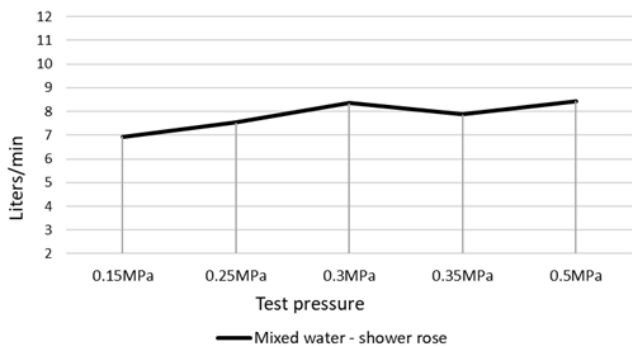

MA0402-300

CEILING SHOWER ROSE

meir®

MATTE BLACK
MA0402-300

CHROME
MA0402-300-C

AVAILABLE
FINISHES

FEATURES

- 10 Year warranty
- Flow rate 8L p/m
- European components and cartridge
- Solid brass construction
- Box Weight 1.9kg
- 68mm long 1/2" threaded adapter included

SPECIFICATIONS

FLOW RATE GRAPH

CREDENTIALS

- Watermark AS/NZS3718WMKA25013
- WELS 3 Star rating
-

EXPLODED VIEW

No.	Part Name
1	Ceiling Arm
2	Mesh Filter
3	Flow Controller
4	Shower Rose Head

MA0403-300

CEILING SHOWER ROSE