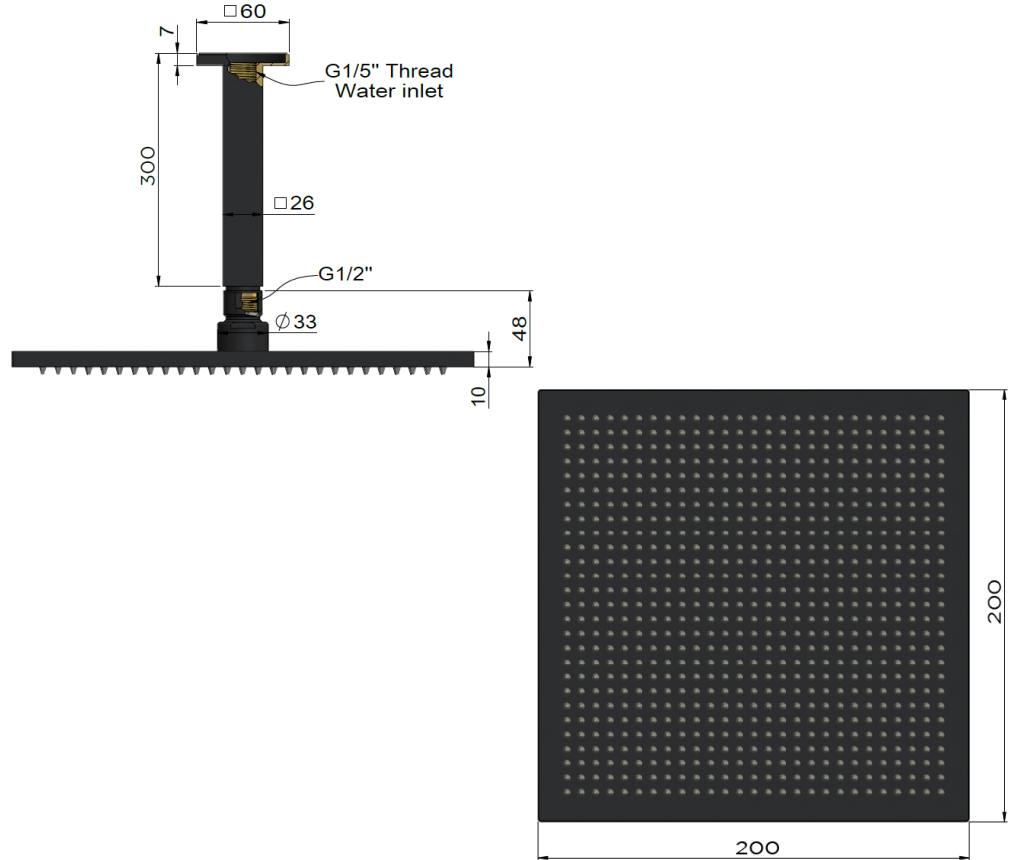

MA0402-300

CEILING SHOWER ROSE

meir®

MATTE BLACK
MA0402-300

CHROME
MA0402-300-C

AVAILABLE
FINISHES

FEATURES

- 10 Year warranty
- Flow rate 8L p/m
- European components and cartridge
- Solid brass construction
- Box Weight 1.9kg
- 68mm long 1/2" threaded adapter included

SPECIFICATIONS

FLOW RATE GRAPH

CREDENTIALS

- Watermark AS/NZS3718WMKA25013
- WELS 3 Star rating
-

EXPLODED VIEW

No.	Part Name
1	Ceiling Arm
2	Mesh Filter
3	Flow Controller
4	Shower Rose Head

MA0403-300

CEILING SHOWER ROSE

meir®

MATTE BLACK
MA0403-300

CHROME
MA0403-300-C

AVAILABLE
FINISHES

FEATURES

- 10 Year warranty
- Flow rate 9L p/m
- European components and cartridge
- Solid brass construction
- Box Weight 3 kg
- 68mm long 1/2" threaded adapter included