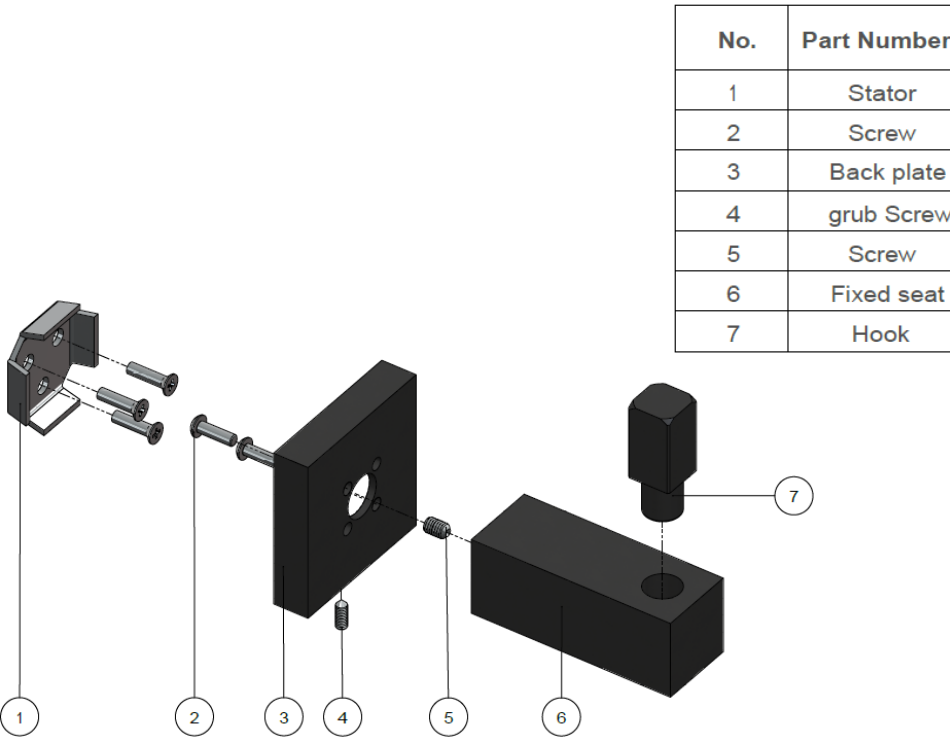

MR03

SQUARE ROBE HOOK

meir®

MATTE BLACK
MR03

CHROME
MR03-C

AVAILABLE
FINISHES

EXPLODED VIEW

No.	Part Number
1	Stator
2	Screw
3	Back plate
4	grub Screw
5	Screw
6	Fixed seat
7	Hook

FEATURES

- 10 Year warranty
- Solid brass construction
- Box Weight 0.3

SPECIFICATIONS