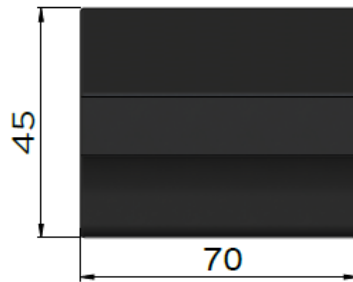

SPECIFICATIONS