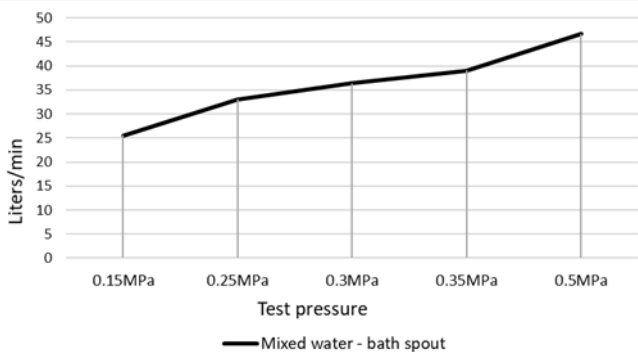

FLOW RATE GRAPH