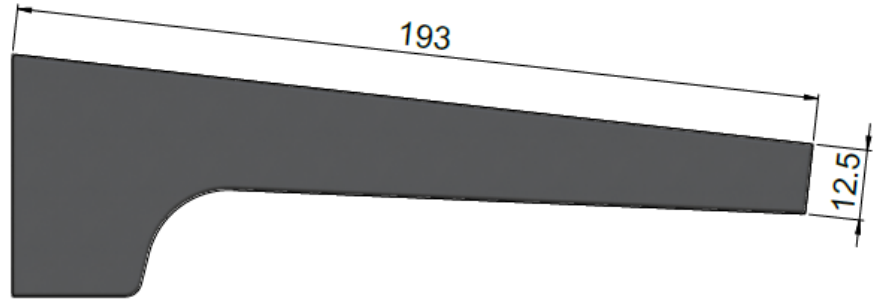

SPECIFICATIONS