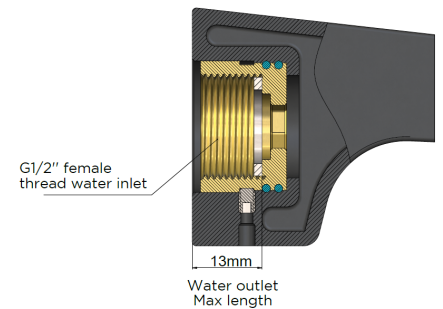

MS04

SQUARE WATERFALL BATH SPOUT

meir®

MATTE BLACK
MS04

CHROME
MS04-C

AVAILABLE
FINISHES

FEATURES

- 10 Year warranty
- Flow rate **35L p/m**
- European components and cartridge
- Solid brass construction
- Box Weight **1.35kg**
- 68mm long 1/2" threaded adapter included

CARE

- Do not install tapware using any form of acetone silicones.
- Do not apply physical items (such as tools) directly to product.
- Never use house-hold or commercial detergents, citrus based cleaners, or abrasive cleaners.
- Clean using a mild washing soap solution rinsed, and dry with a soft cloth.
- Check for any product defects before installation.
- Refer to the installation manual for correct installation.

SPECIFICATIONS

TOLERANCE

FLOW RATE GRAPH

EXPLODED VIEW

CREDENTIALS

- Watermark AS/NZS3718WMKA25013