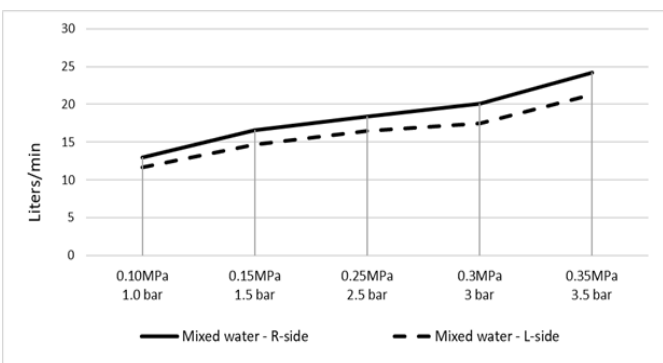

FLOW RATE GRAPH