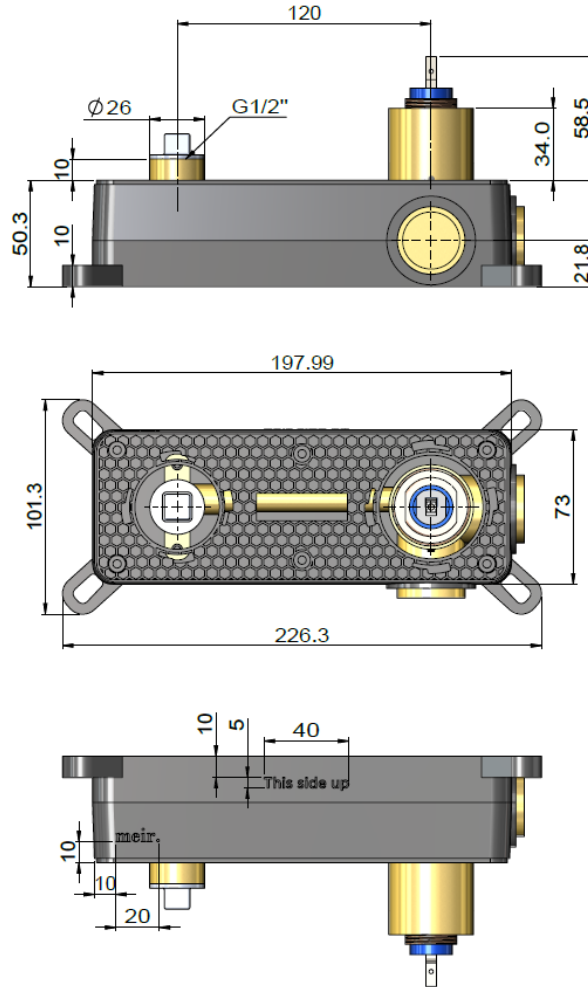

SPECIFICATIONS