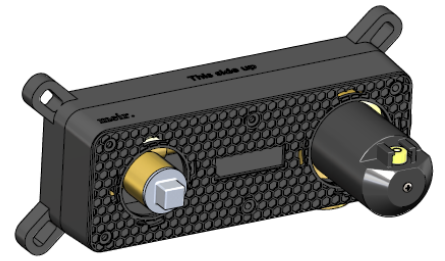

# MW15BDY-R/L

## SPOUT & MIXER CONCEALED BODY

### FEATURES

- Refer to the Meir website for warranty terms & conditions, and available finishes.
- Flow rate 18 L/min at 3 bar.
- European ceramic cartridge
- Solid brass construction
- A left-side mixer cartridge is available for a left side installation modification.