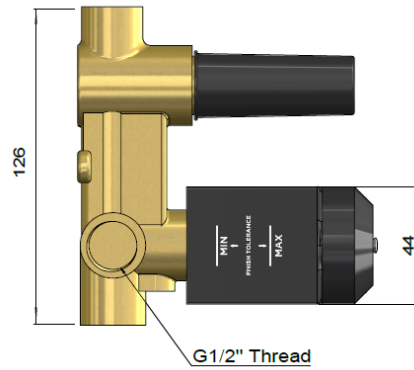

MW27BDY

WALL DIVERTER CONCEALED PART

meir®

BRASS
MW27BDY

AVAILABLE
FINISHES

FEATURES

- 10 Year warranty
- Flow rate 18L p/m
- European components and cartridge
- Reinforced rubber seal and lining
- Solid brass construction

SPECIFICATIONS

TOLERANCES

WALL FINISH TOLERANCE

FLOW RATE GRAPH

CREDENTIALS

- Watermark AS/NZS 3718WMKA25013

EXPLODED VIEW