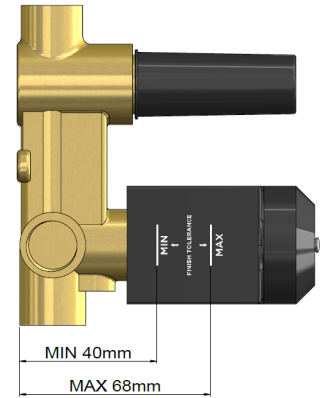

MW27BDY

WALL DIVERTER CONCEALED PART

meir®

BRASS
MW27BDY

AVAILABLE
FINISHES

FEATURES

- 10 Year warranty
- Flow rate 18L p/m
- European components and cartridge
- Reinforced rubber seal and lining
- Solid brass construction

SPECIFICATIONS

TOLERANCES

WALL FINISH TOLERANCE

FLOW RATE GRAPH

CREDENTIALS

- Watermark AS/NZS 3718WMKA25013

EXPLODED VIEW