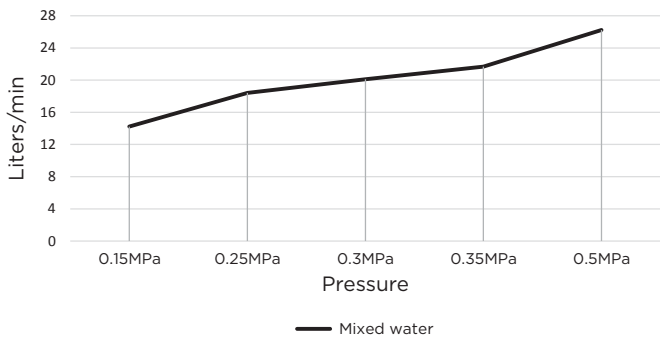

MW27BDY

WALL DIVERTER CONCEALED PART

meir®

BRASS
MW27BDY

AVAILABLE
FINISHES

FEATURES

- 10 Year warranty
- Flow rate 18L p/m
- European components and cartridge
- Reinforced rubber seal and lining
- Solid brass construction

SPECIFICATIONS

TOLERANCES

WALL FINISH TOLERANCE

FLOW RATE GRAPH

CREDENTIALS

- Watermark AS/NZS 3718WMKA25013

EXPLODED VIEW