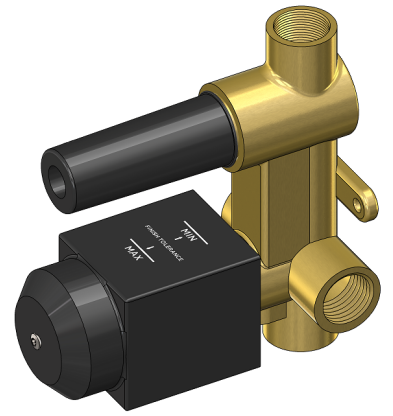

MW27BDY

WALL DIVERTER CONCEALED PART

meir®

BRASS
MW27BDY

AVAILABLE
FINISHES

FEATURES

- 10 Year warranty
- Flow rate 18L p/m
- European components and cartridge
- Reinforced rubber seal and lining
- Solid brass construction

SPECIFICATIONS

TOLERANCES

WALL FINISH TOLERANCE

FLOW RATE GRAPH

CREDENTIALS

- Watermark AS/NZS 3718WMKA25013

EXPLODED VIEW