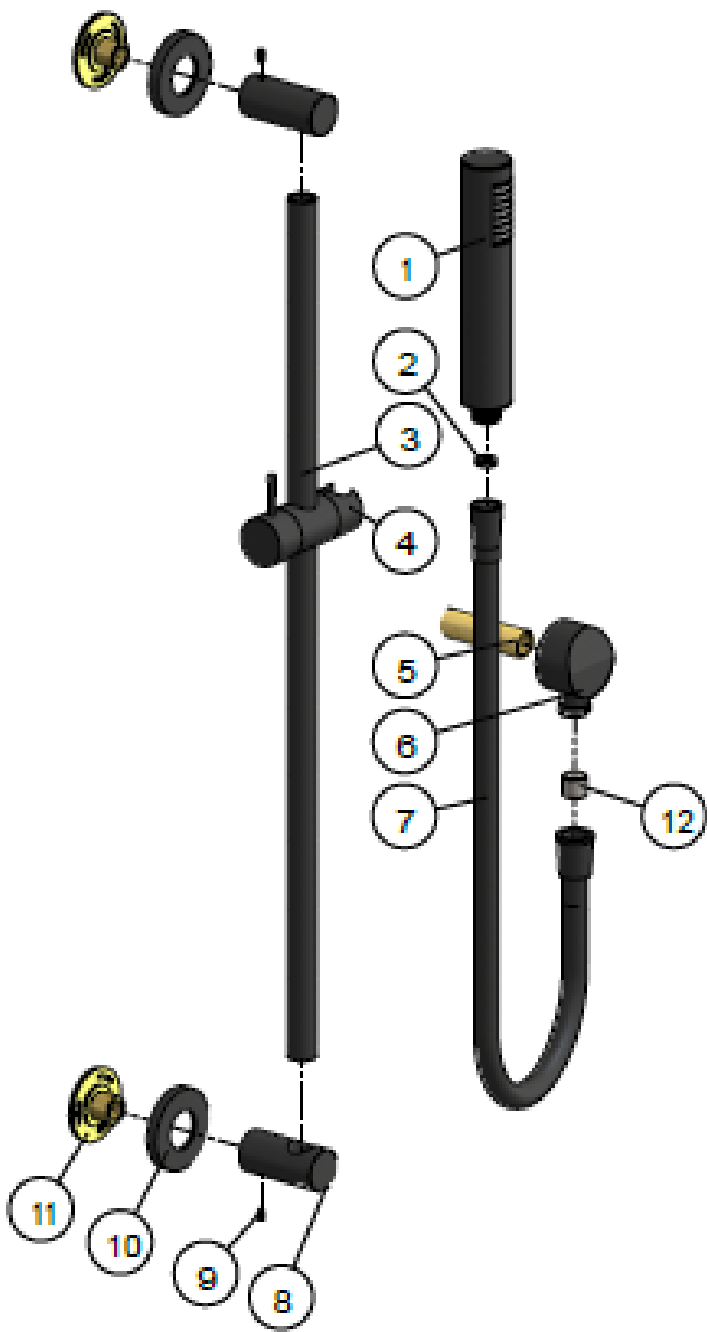

MZ0402-R

HAND SHOWER RAIL

meir®

MATTE BLACK
MZ0402-R

CHROME
MZ0402-R-C

CHAMPAGNE
MZ0402-R-CH

TIGER BRONZE
MZ0402-R-BB

BRUSHED NICKEL
MZ0402-R-PVDBN

AVAILABLE FINISHES

FEATURES

- 10 Year warranty
- Flow rate 6 L p/m
- European components and cartridge
- Solid brass construction
- Box Weight 2 kg
- 68mm long 1/2" threaded adapter included

CARE

- Do not install tapware using any form of acetone silicones.
- Do not apply physical items (such as tools) directly to product.
- Never use house-hold or commercial detergents, citrus based cleaners, or abrasive cleaners.
- Clean using a mild washing soap solution rinsed, and dry with a soft cloth.
- Check for any product defects before installation.
- Refer to the installation manual for correct installation.

CREDENTIALS

- Watermark AS/NZS3718WMKA25013
- Wels Rated 3 Star

SPECIFICATIONS

FLOW RATE GRAPH

TOLERANCES

Max thread depth

MZ0402-R

HAND SHOWER RAIL

meir®

EXPLODED VIEW

No	Part Name
1	Hand Shower
2	Flow Controller
3	Shower Rail
4	Shower Bracket
5	Threaded Adapter
6	Elbow
7	Shower Hose
8	Base
9	Screw
10	Back Plate
11	Mounting Base
12	Check Valve