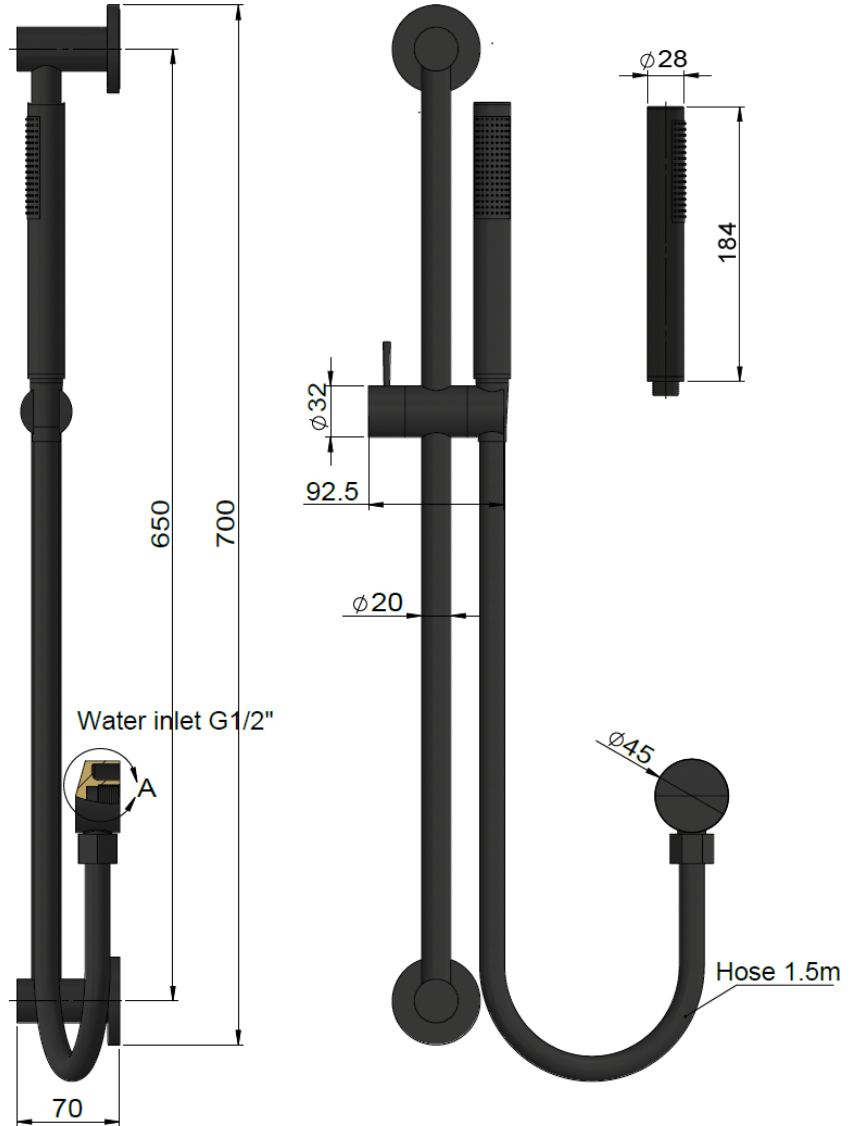

MZ0402-R

HAND SHOWER RAIL

meir®

MATTE BLACK
MZ0402-R

CHROME
MZ0402-R-C

CHAMPAGNE
MZ0402-R-CH

TIGER BRONZE
MZ0402-R-BB

BRUSHED NICKEL
MZ0402-R-PVDBN

AVAILABLE FINISHES

FEATURES

- 10 Year warranty
- Flow rate 6 L p/m
- European components and cartridge
- Solid brass construction
- Box Weight 2 kg
- 68mm long 1/2" threaded adapter included

CARE

- Do not install tapware using any form of acetone silicones.
- Do not apply physical items (such as tools) directly to product.
- Never use house-hold or commercial detergents, citrus based cleaners, or abrasive cleaners.
- Clean using a mild washing soap solution rinsed, and dry with a soft cloth.
- Check for any product defects before installation.
- Refer to the installation manual for correct installation.

CREDENTIALS

- Watermark AS/NZS3718WMKA25013
- Wels Rated 3 Star

SPECIFICATIONS

FLOW RATE GRAPH

TOLERANCES

Max thread depth

MZ0402-R

HAND SHOWER RAIL

meir®

EXPLODED VIEW

No	Part Name
1	Hand Shower
2	Flow Controller
3	Shower Rail
4	Shower Bracket
5	Threaded Adapter
6	Elbow
7	Shower Hose
8	Base
9	Screw
10	Back Plate
11	Mounting Base
12	Check Valve