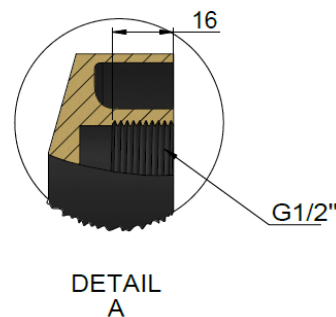

AVAILABLE FINISHES

FEATURES

- 10 Year warranty
- Flow rate 6 L p/m
- European components and cartridge
- Solid brass construction
- Box Weight 2 kg
- 68mm long 1/2" threaded adapter included

CARE

- Do not install tapware using any form of acetone silicones.
- Do not apply physical items (such as tools) directly to product.
- Never use house-hold or commercial detergents, citrus based cleaners, or abrasive cleaners.
- Clean using a mild washing soap solution rinsed, and dry with a soft cloth.
- Check for any product defects before installation.
- Refer to the installation manual for correct installation.

CREDENTIALS

- Watermark AS/NZS3718WMKA25013
- Wels Rated 3 Star

SPECIFICATIONS

FLOW RATE GRAPH

TOLERANCES

Max thread depth

MZ0402-R

HAND SHOWER RAIL

meir®

EXPLODED VIEW

No	Part Name
1	Hand Shower
2	Flow Controller
3	Shower Rail
4	Shower Bracket
5	Threaded Adapter
6	Elbow
7	Shower Hose
8	Base
9	Screw
10	Back Plate
11	Mounting Base
12	Check Valve