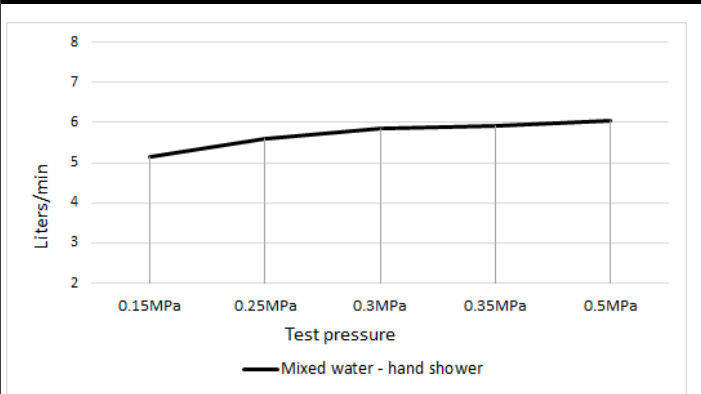

AVAILABLE FINISHES

FEATURES

- 10 Year warranty
- Flow rate 6 L p/m
- European components and cartridge
- Solid brass construction
- Box Weight 2 kg
- 68mm long 1/2" threaded adapter included

CARE

- Do not install tapware using any form of acetone silicones.
- Do not apply physical items (such as tools) directly to product.
- Never use house-hold or commercial detergents, citrus based cleaners, or abrasive cleaners.
- Clean using a mild washing soap solution rinsed, and dry with a soft cloth.
- Check for any product defects before installation.
- Refer to the installation manual for correct installation.

CREDENTIALS

- Watermark AS/NZS3718WMKA25013
- Wels Rated 3 Star

SPECIFICATIONS

FLOW RATE GRAPH

TOLERANCES

Max thread depth

MZ0402-R

HAND SHOWER RAIL