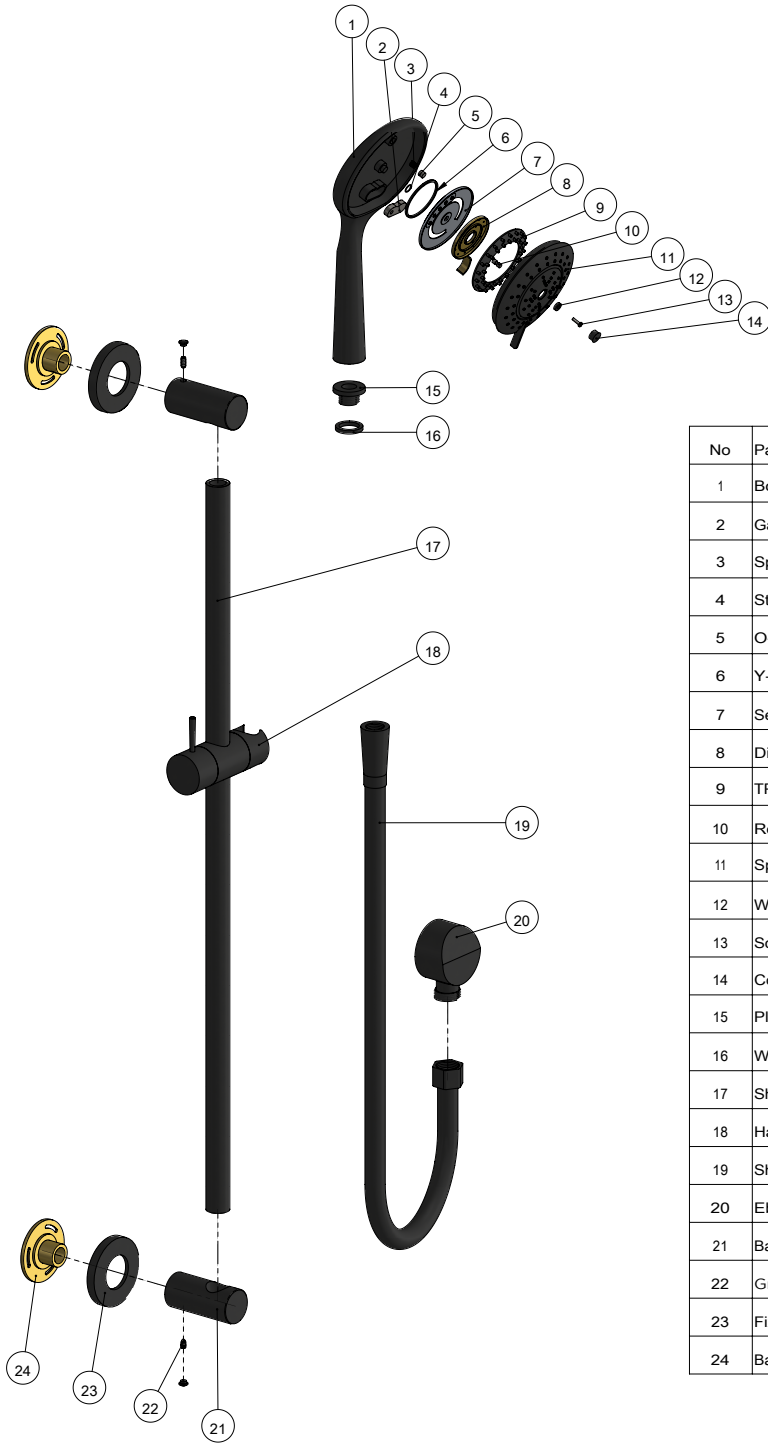

MZ0402

HAND SHOWER RAIL

meir®

EXPLODED VIEW

No	Part Name
1	Body
2	Gasket
3	Spring
4	Stop Ping
5	O-ring
6	Y-ring
7	Seal Cover
8	Divided Water
9	TPR Spray Plate
10	Rotator
11	Spray Plate
12	Washer
13	Screw
14	Cover
15	Plug
16	Washer
17	Shower Rail
18	Handle Bracket
19	Shower Hose
20	Elbow
21	Base
22	Grub Screw
23	Fixed Seat
24	Base