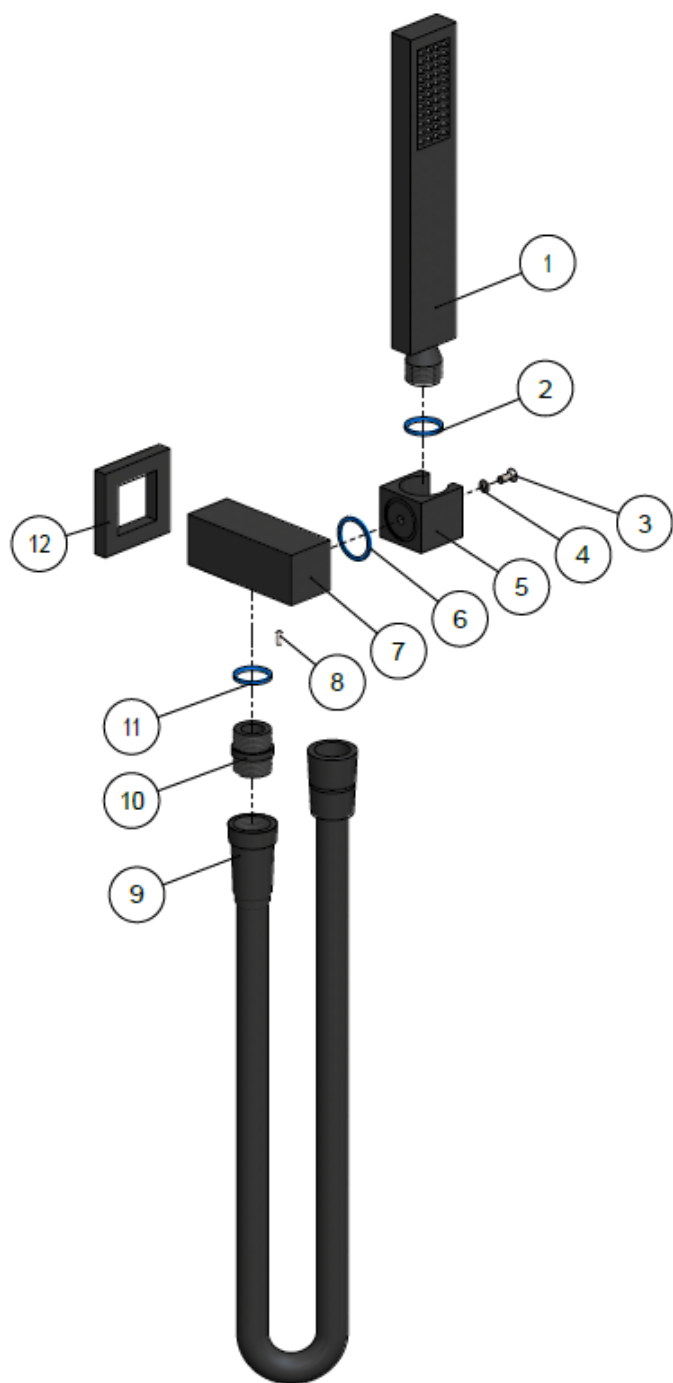

MZ05 HAND SHOWER

meir®

MATTE BLACK
MZ05

CHROME
MZ05-C

AVAILABLE
FINISHES

FEATURES

- 10 Year warranty
- Flow rate 7 L p/m
- Solid brass construction
- Box Weight 1.2 kg
- 68mm long 1/2" threaded adapter included

CREDENTIALS

- Watermark AS/NZS3718WMKA25013
- Wels Rated 4 Star

SPECIFICATIONS

FLOW RATE GRAPH

TOLERANCES

MZ05 HAND SHOWER

meir.®

EXPLODED VIEW

No.	Part Name
1	Hand Shower
2	Flow Controller
3	Screw
4	Wear-resistant ring
5	Shower Bracket
6	Wear-resistant ring
7	Body
8	Screw
9	Shower hose
10	Connector
11	O-ring
12	Back Plate