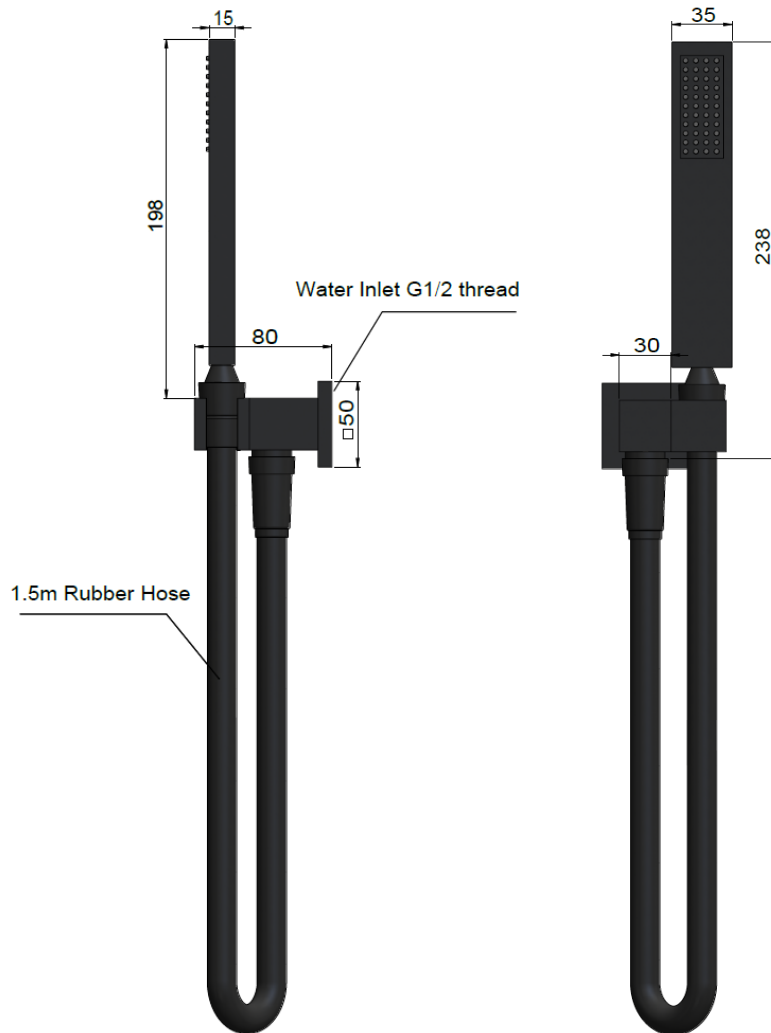

MZ05 HAND SHOWER

meir®

MATTE BLACK
MZ05

CHROME
MZ05-C

AVAILABLE
FINISHES

FEATURES

- 10 Year warranty
- Flow rate 7 L p/m
- Solid brass construction
- Box Weight 1.2 kg
- 68mm long 1/2" threaded adapter included

CREDENTIALS

- Watermark AS/NZS3718WMKA25013
- Wels Rated 4 Star

SPECIFICATIONS

FLOW RATE GRAPH

TOLERANCES

MZ05 HAND SHOWER

meir.®

EXPLODED VIEW

No.	Part Name
1	Hand Shower
2	Flow Controller
3	Screw
4	Wear-resistant ring
5	Shower Bracket
6	Wear-resistant ring
7	Body
8	Screw
9	Shower hose
10	Connector
11	O-ring
12	Back Plate