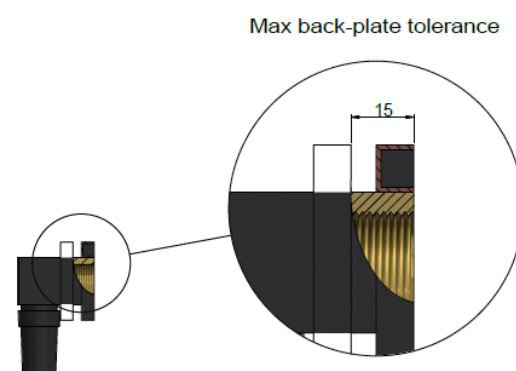

CREDENTIALS

- Watermark AS/NZS3718WMKA25013
- Wels Rated 4 Star

SPECIFICATIONS

FLOW RATE GRAPH

TOLERANCES

MZ05 HAND SHOWER

meir.®

EXPLODED VIEW

No.	Part Name
1	Hand Shower
2	Flow Controller
3	Screw
4	Wear-resistant ring
5	Shower Bracket
6	Wear-resistant ring
7	Body
8	Screw
9	Shower hose
10	Connector
11	O-ring
12	Back Plate