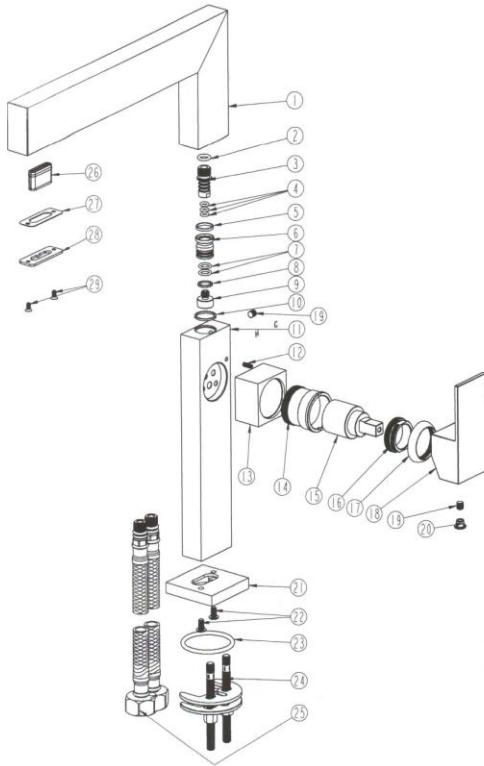

## Item Description

- 1 spout
- 2 O ring
- 3 connector
- 4 O ring
- 5 flat washer
- 6 connector
- 7 O ring
- 8 Wearing ring
- 9 connector
- 10 washer
- 11 body
- 12 screw
- 13 brass sleeve
- 14 sleeve
- 15 cartridge
- 16 nut
- 17 Decorative Cup
- 18 handle
- 19 screw
- 20 Color button
- 21 base
- 22 screw
- 23 O ring
- 24 fitting
- 25 hose
- 26 bubbler
- 27 gasket
- 28 stop
- 29 screw